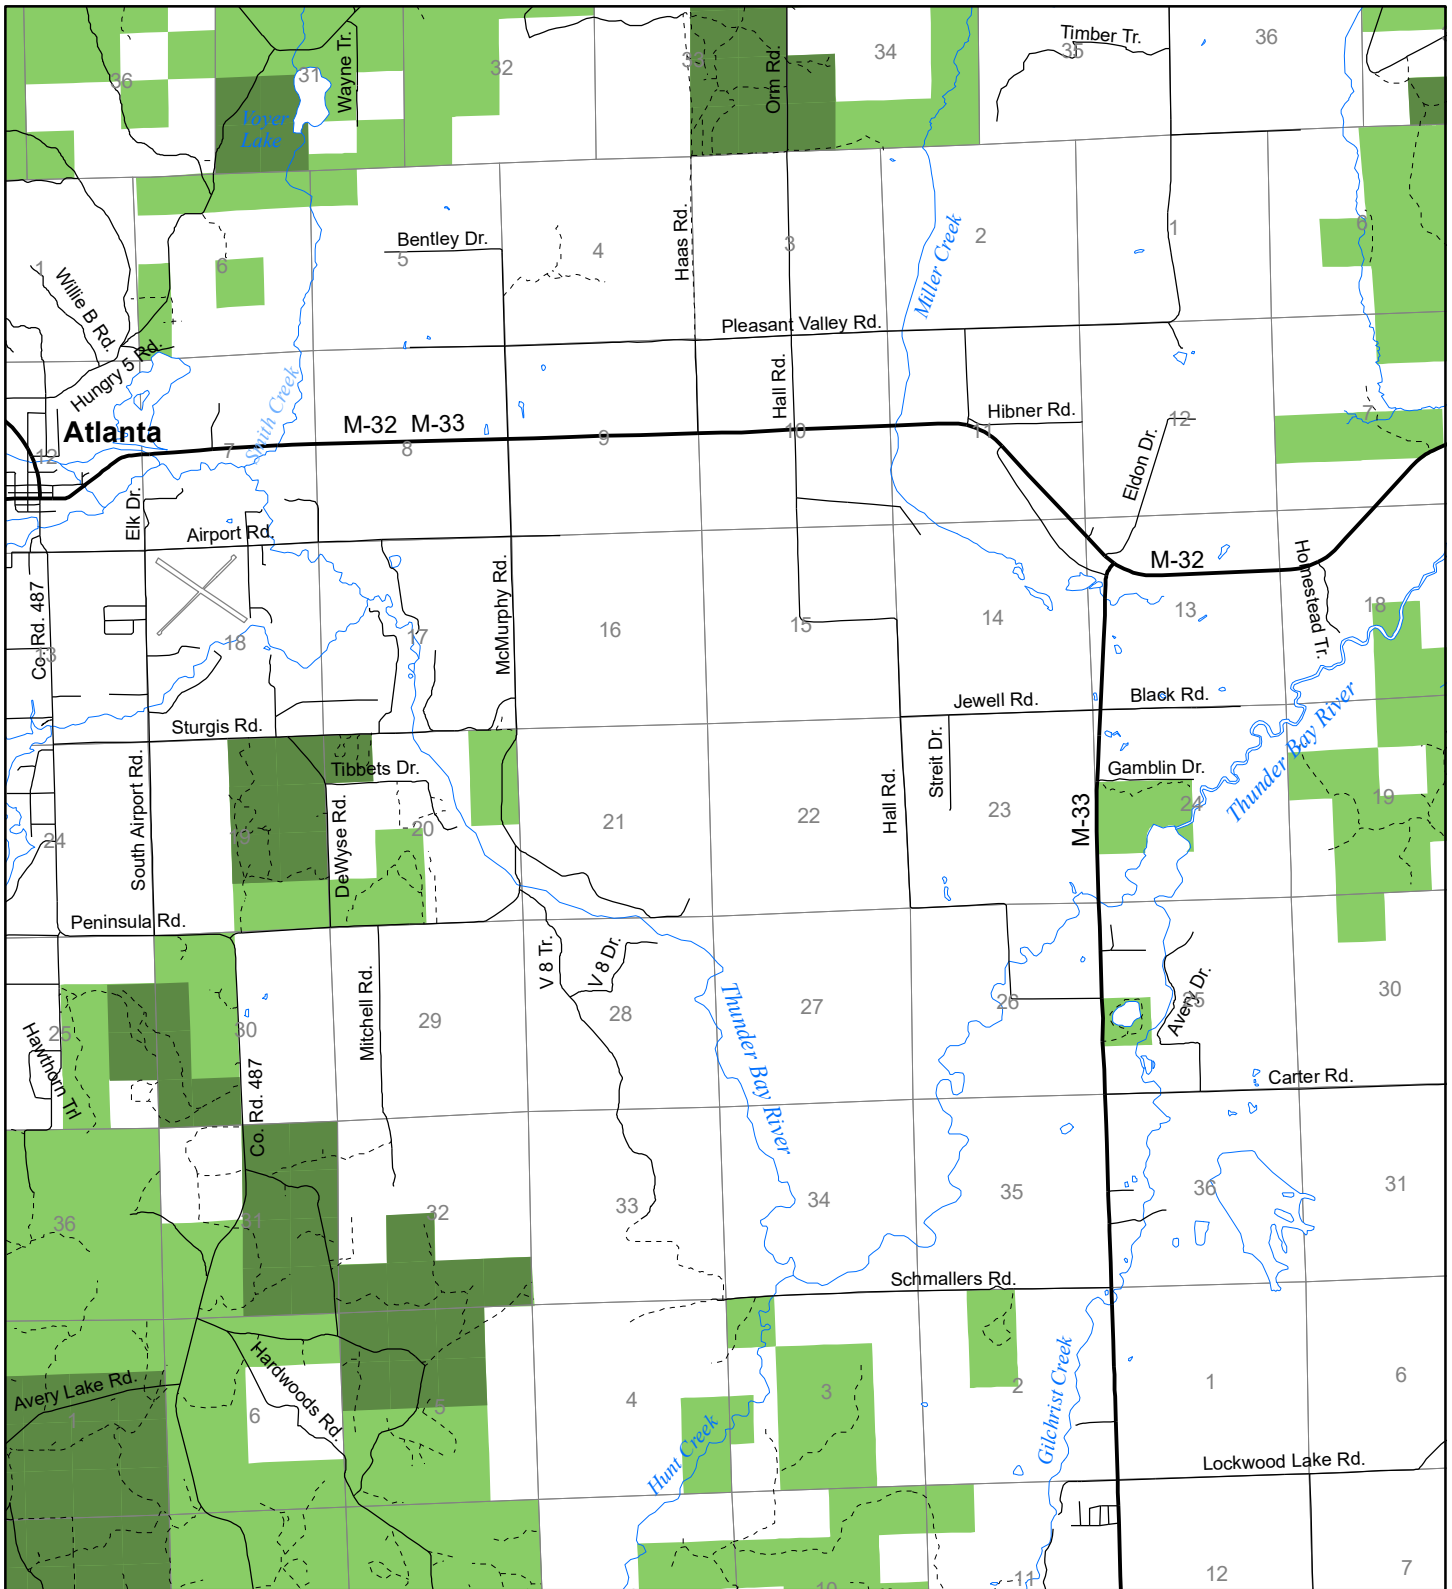

Fuelwood Collection
 Montmorency County
T30N, R03E

- State land open to fuelwood collection
- State land closed to fuelwood collection

Effective: April 1, 2017

0 N 1
 MILE
 02/16/2017