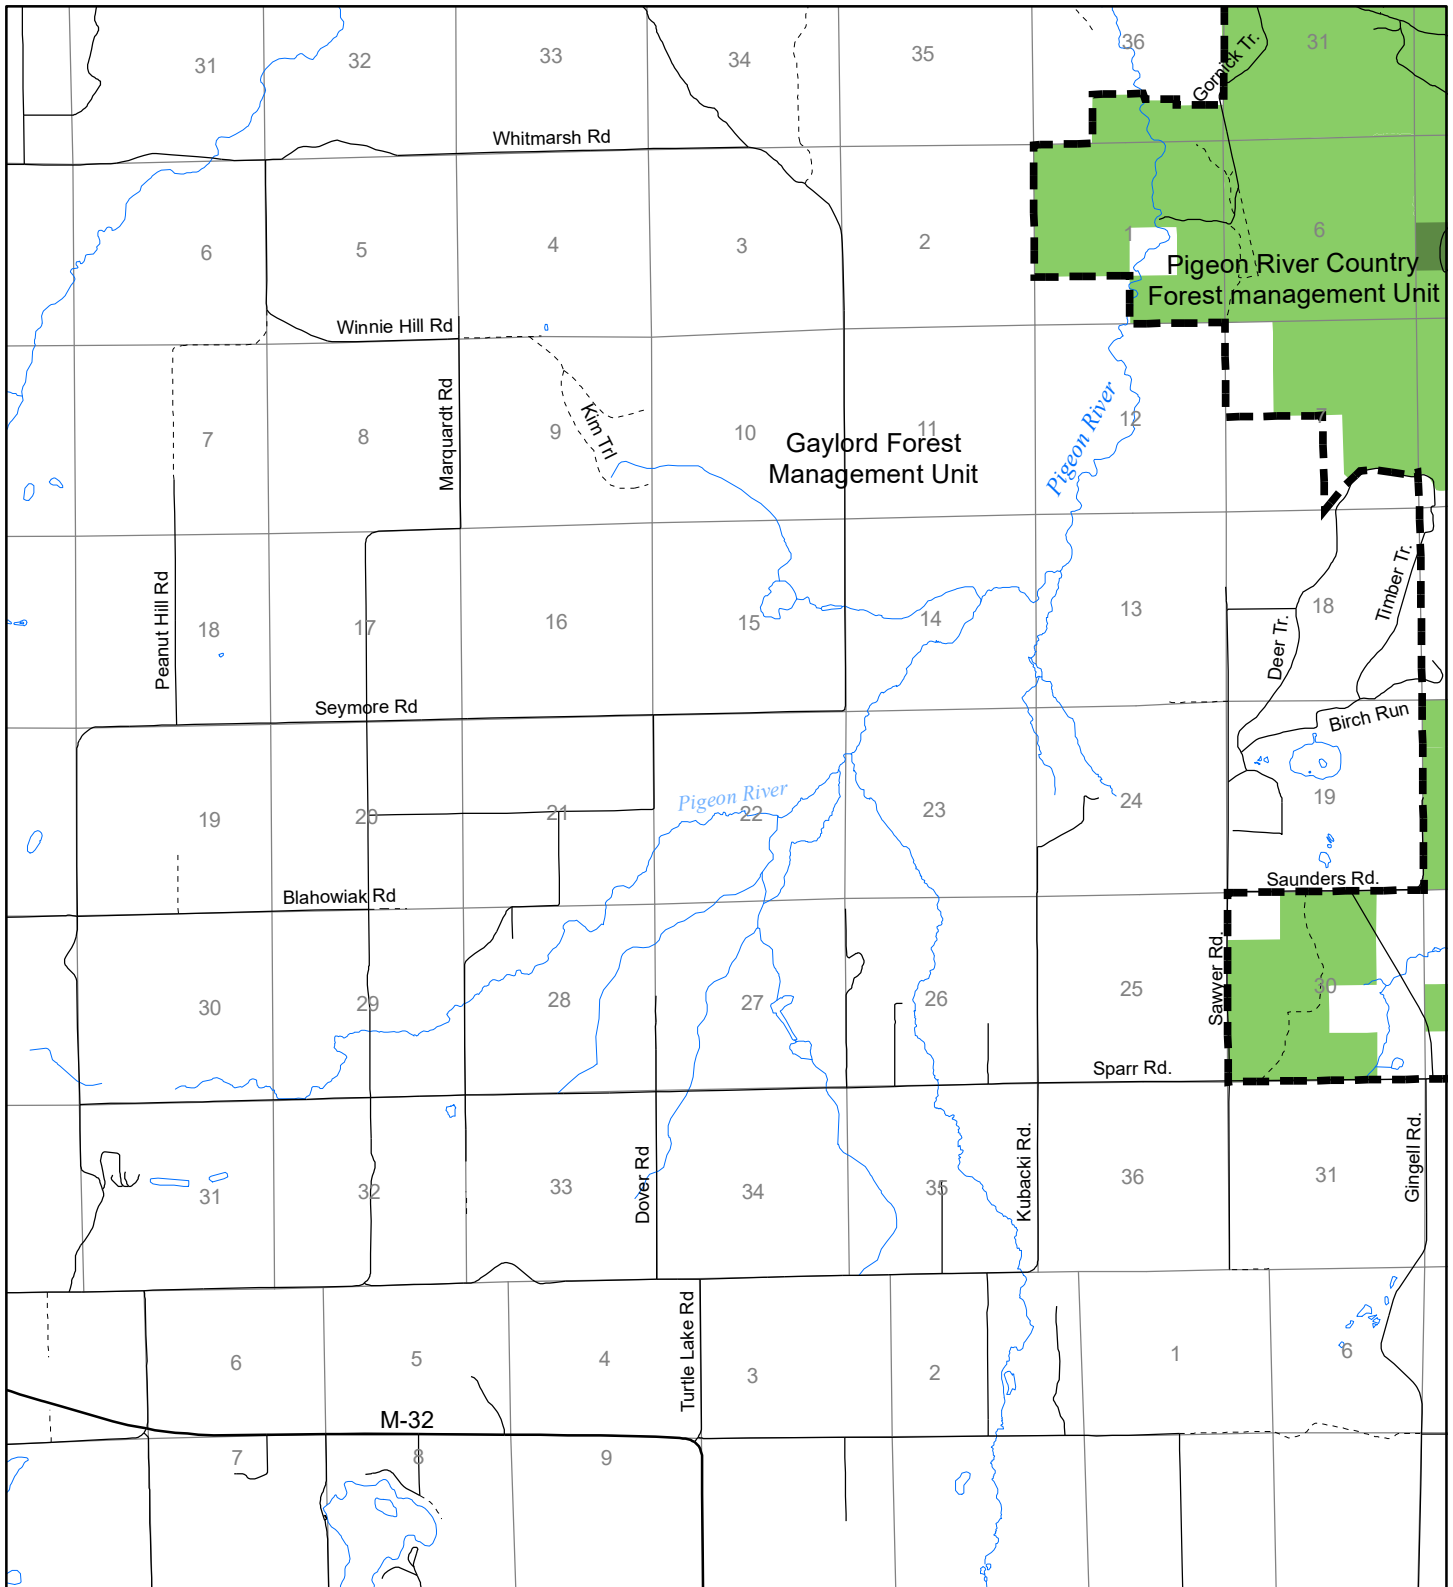

Fuelwood Collection  
 Otsego County  
**T31N, R02W**

- State land open to fuelwood collection
- State land closed to fuelwood collection

Effective: April 1, 2017