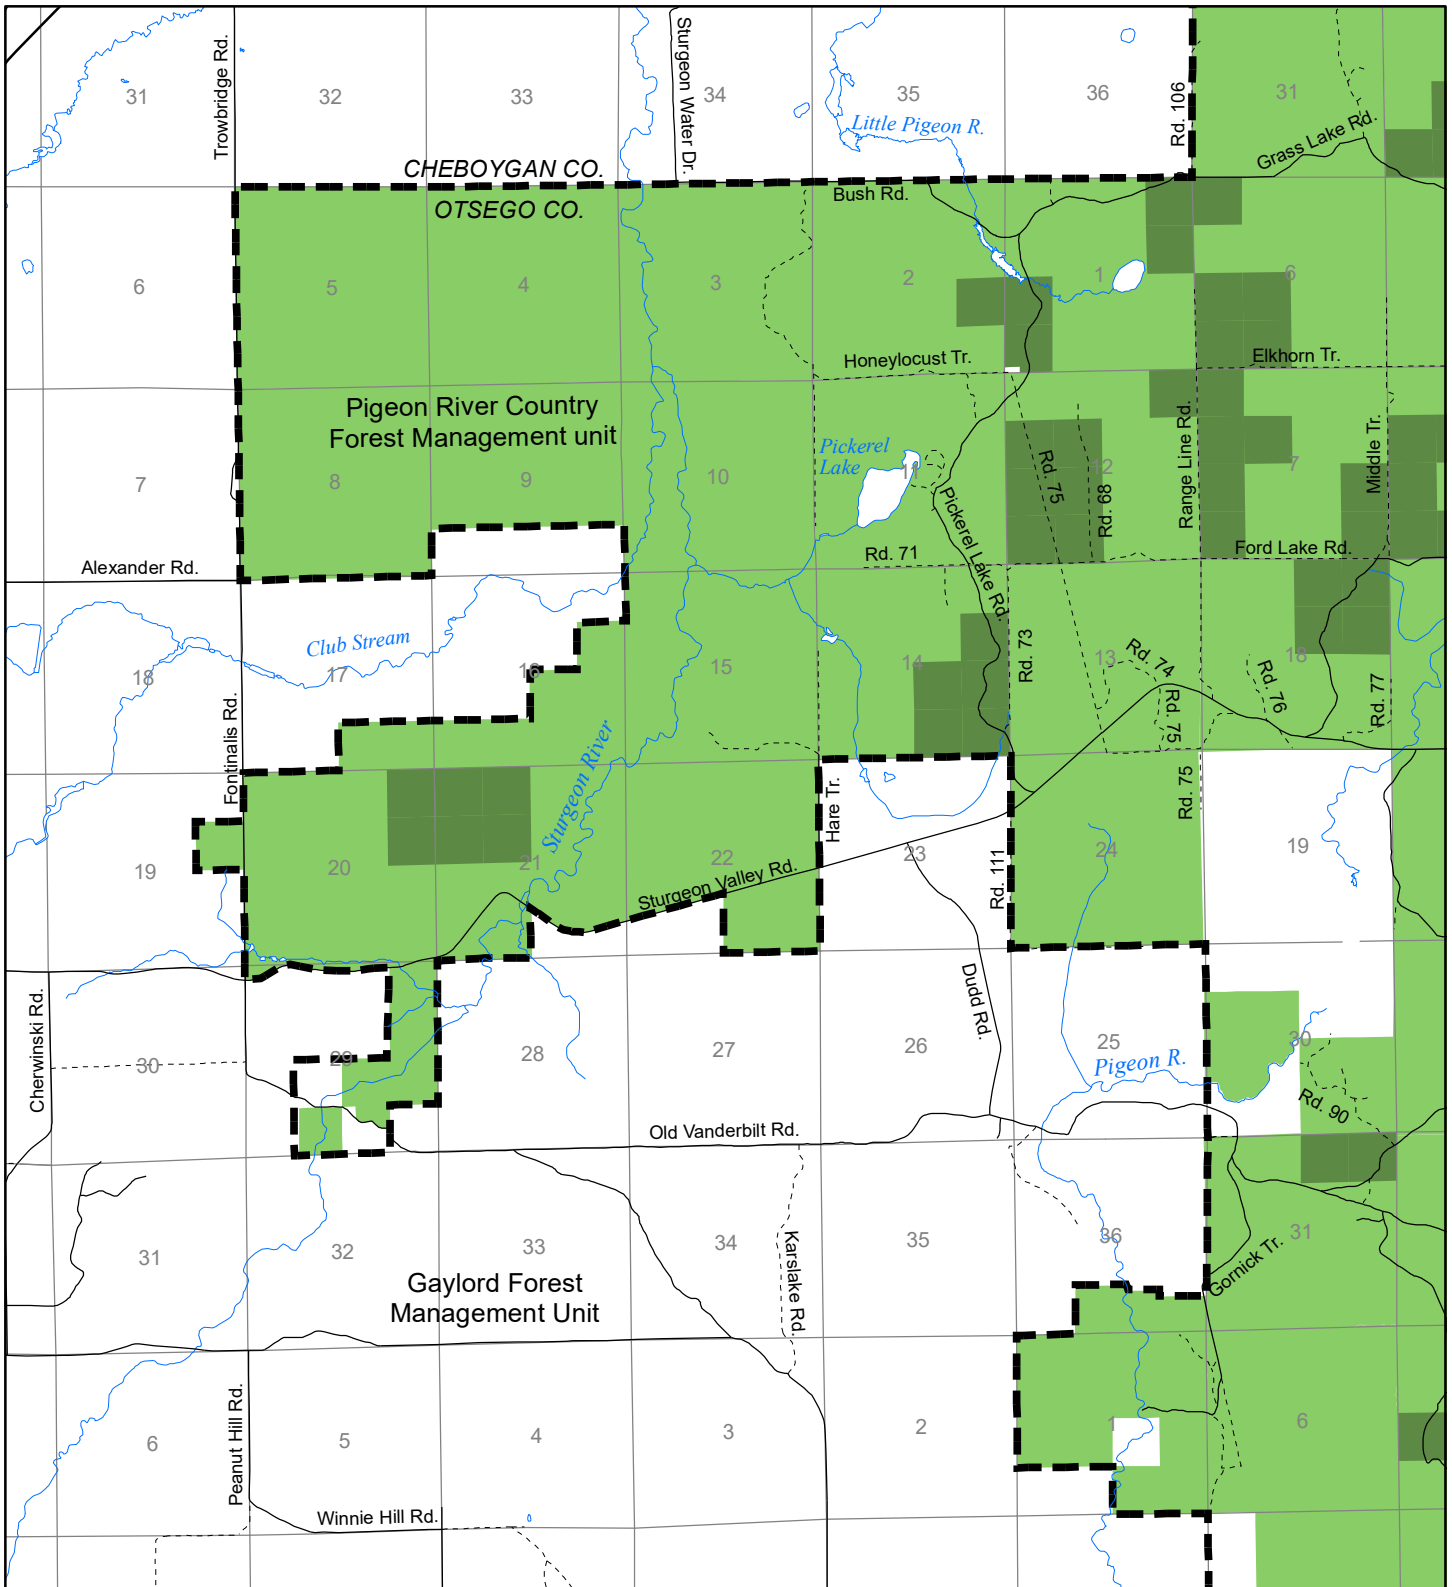

Fuelwood Collection
 Otsego County
T32N, R02W

- State land open to fuelwood collection
- State land closed to fuelwood collection

Effective: April 1, 2017

0

1

MILE

02/10/2017