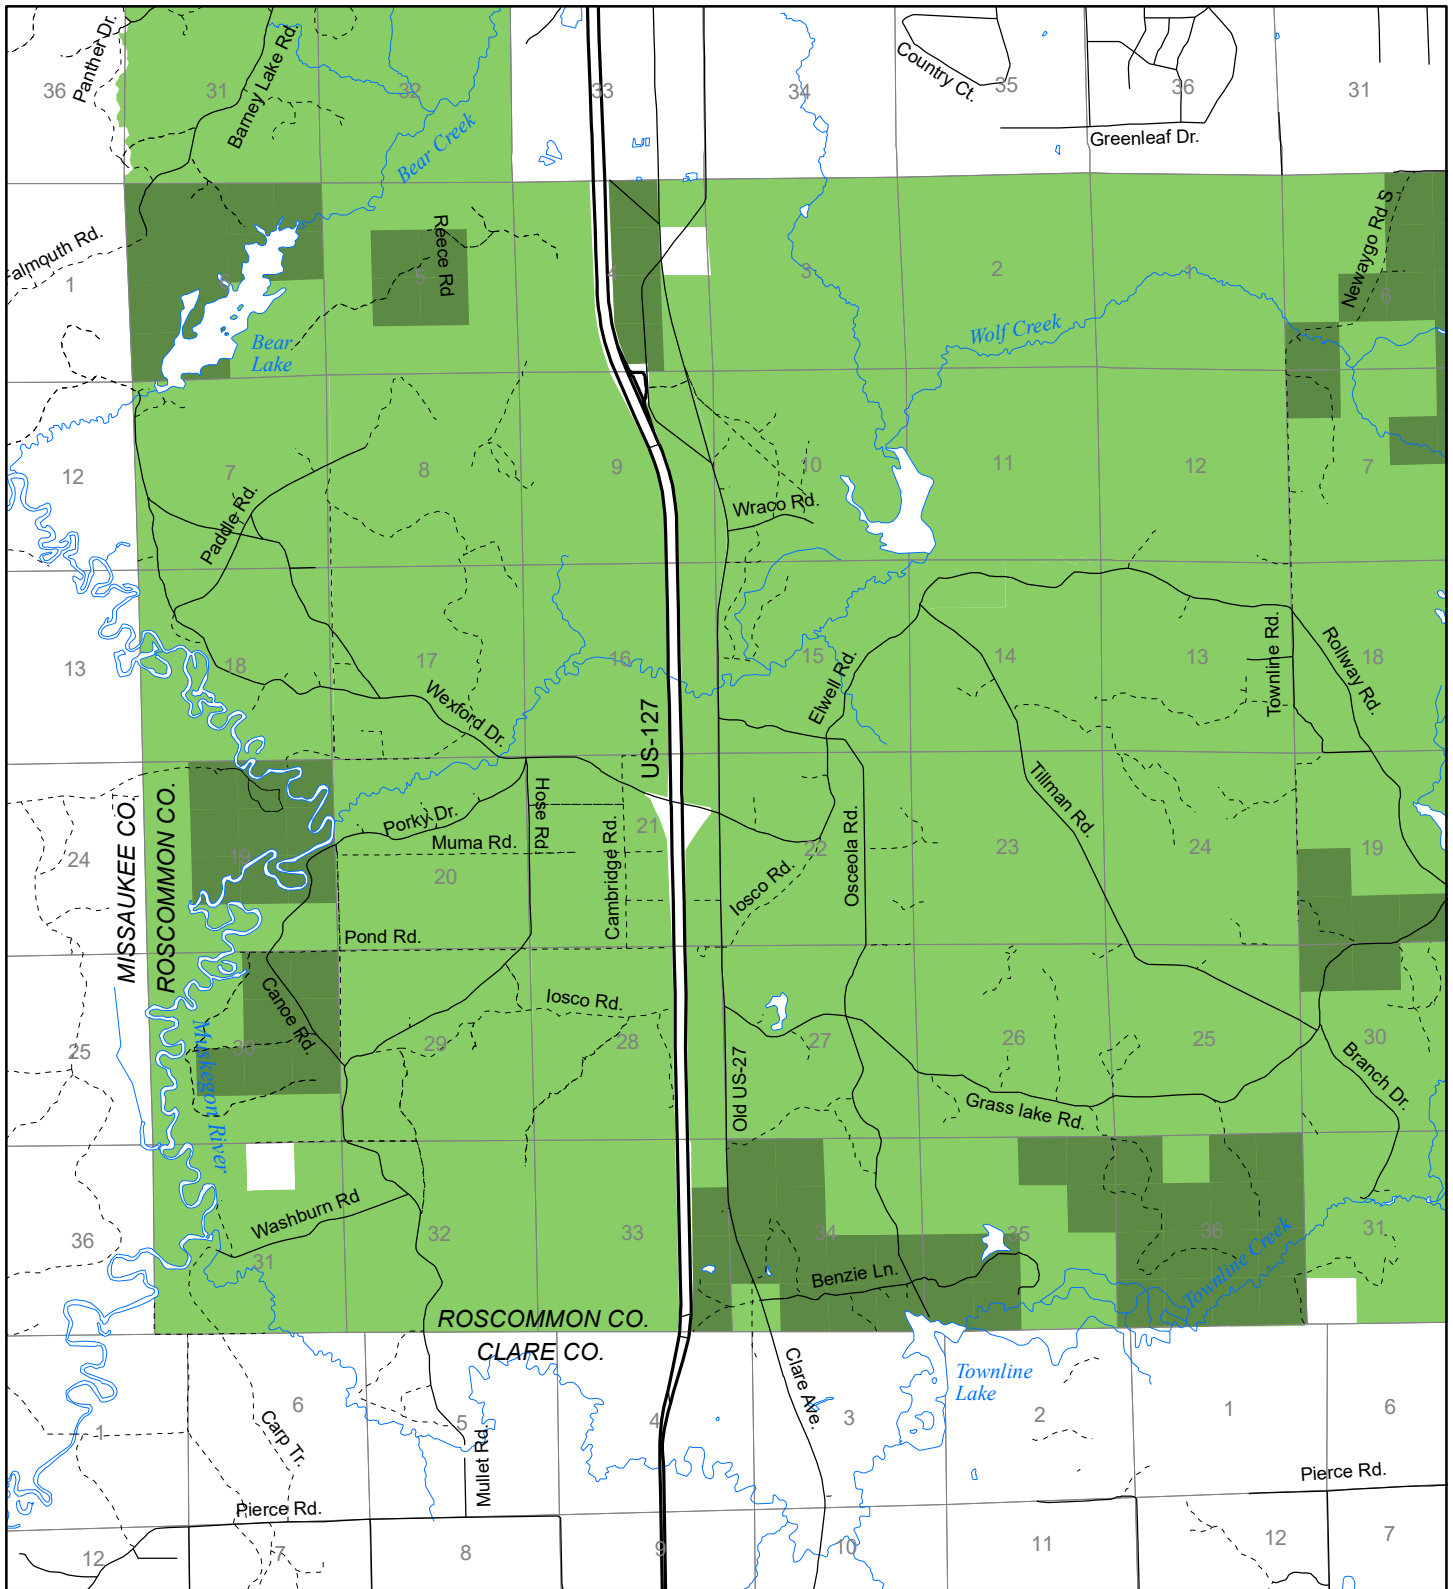

Fuelwood Collection  
Roscommon County  
**T21N, R04W**

- State land open to fuelwood collection
- State land closed to fuelwood collection

Effective: April 1, 2017

0

1

MILE

03/14/2017