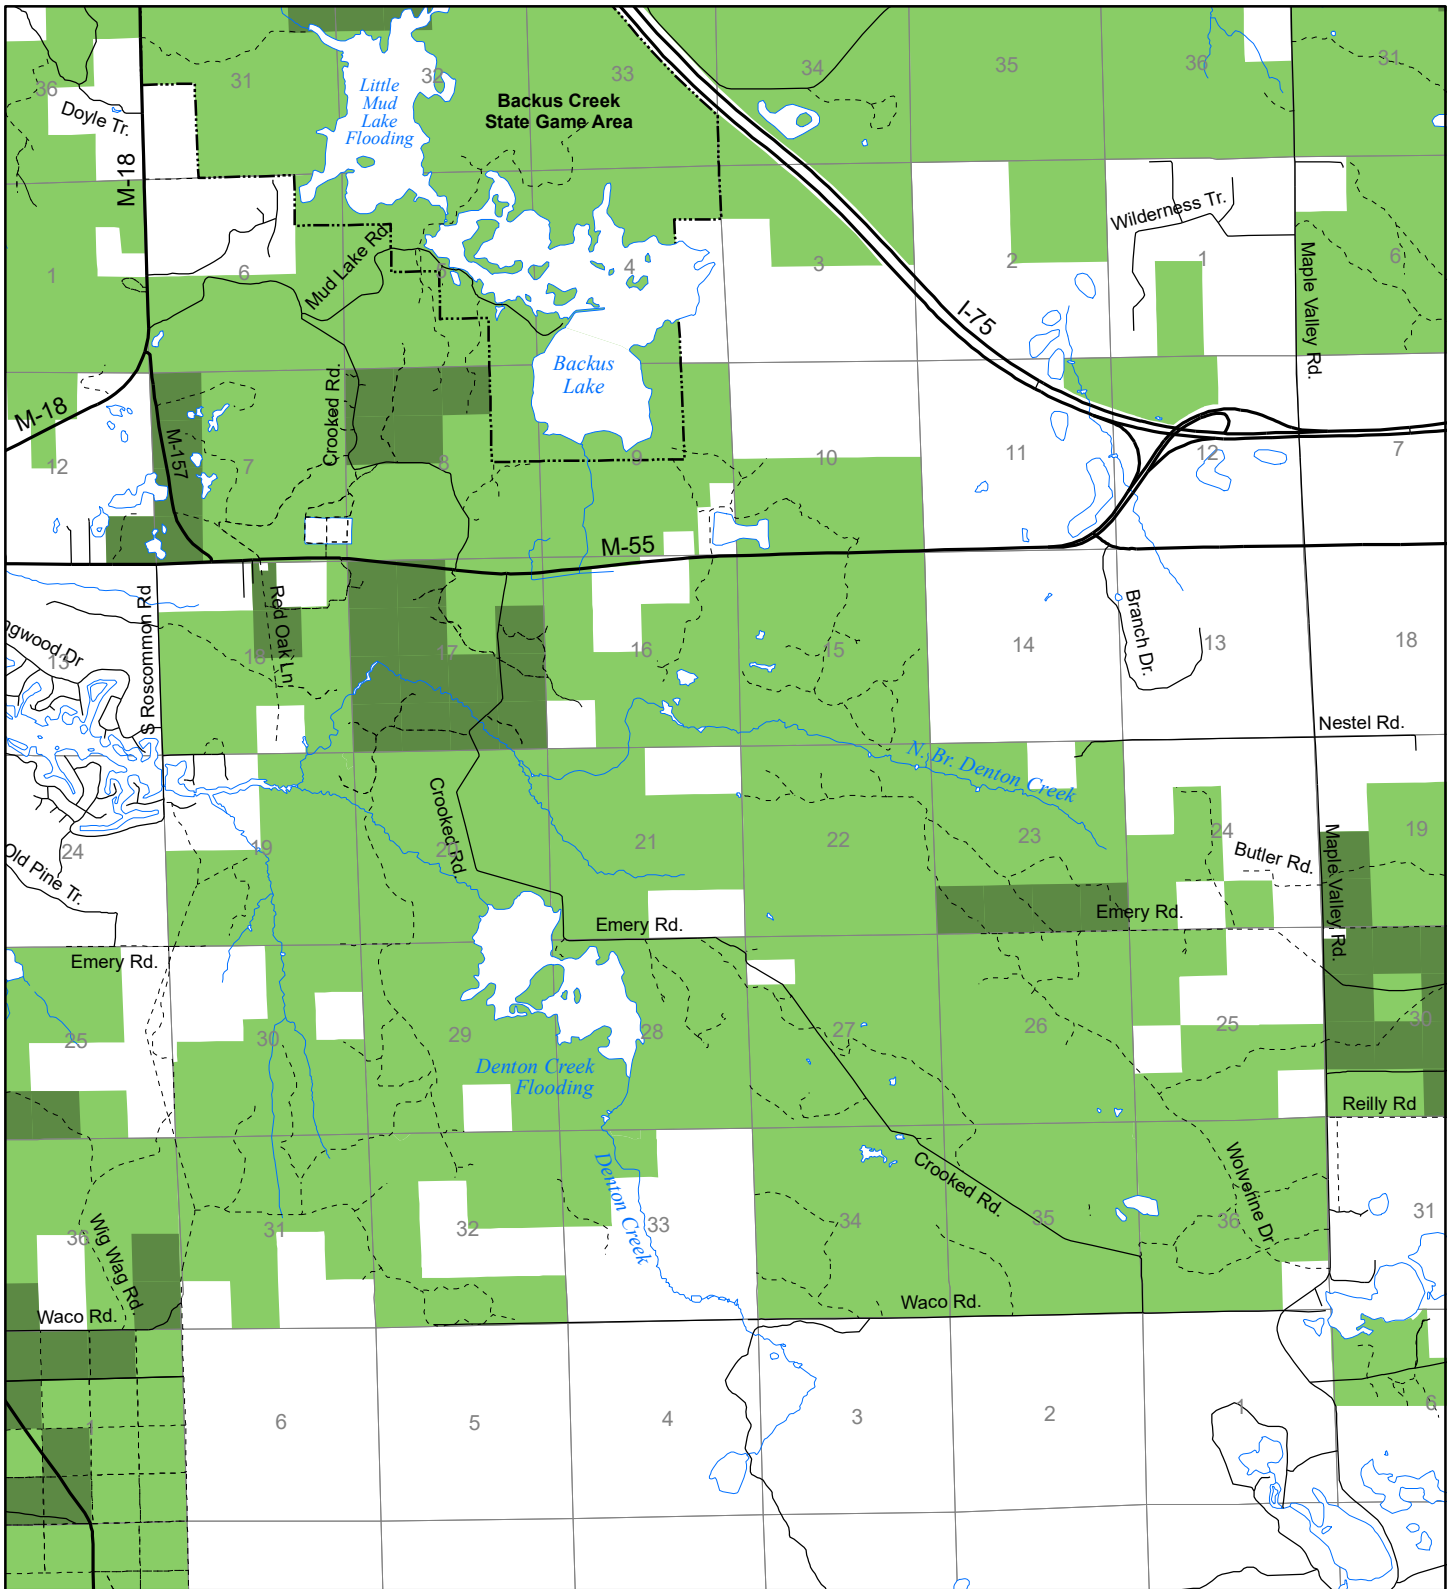

Fuelwood Collection
Roscommon County
T22N, R02W

- State land open to fuelwood collection
- State land closed to fuelwood collection

Effective: April 1, 2017

0

1

MILE

03/24/2017