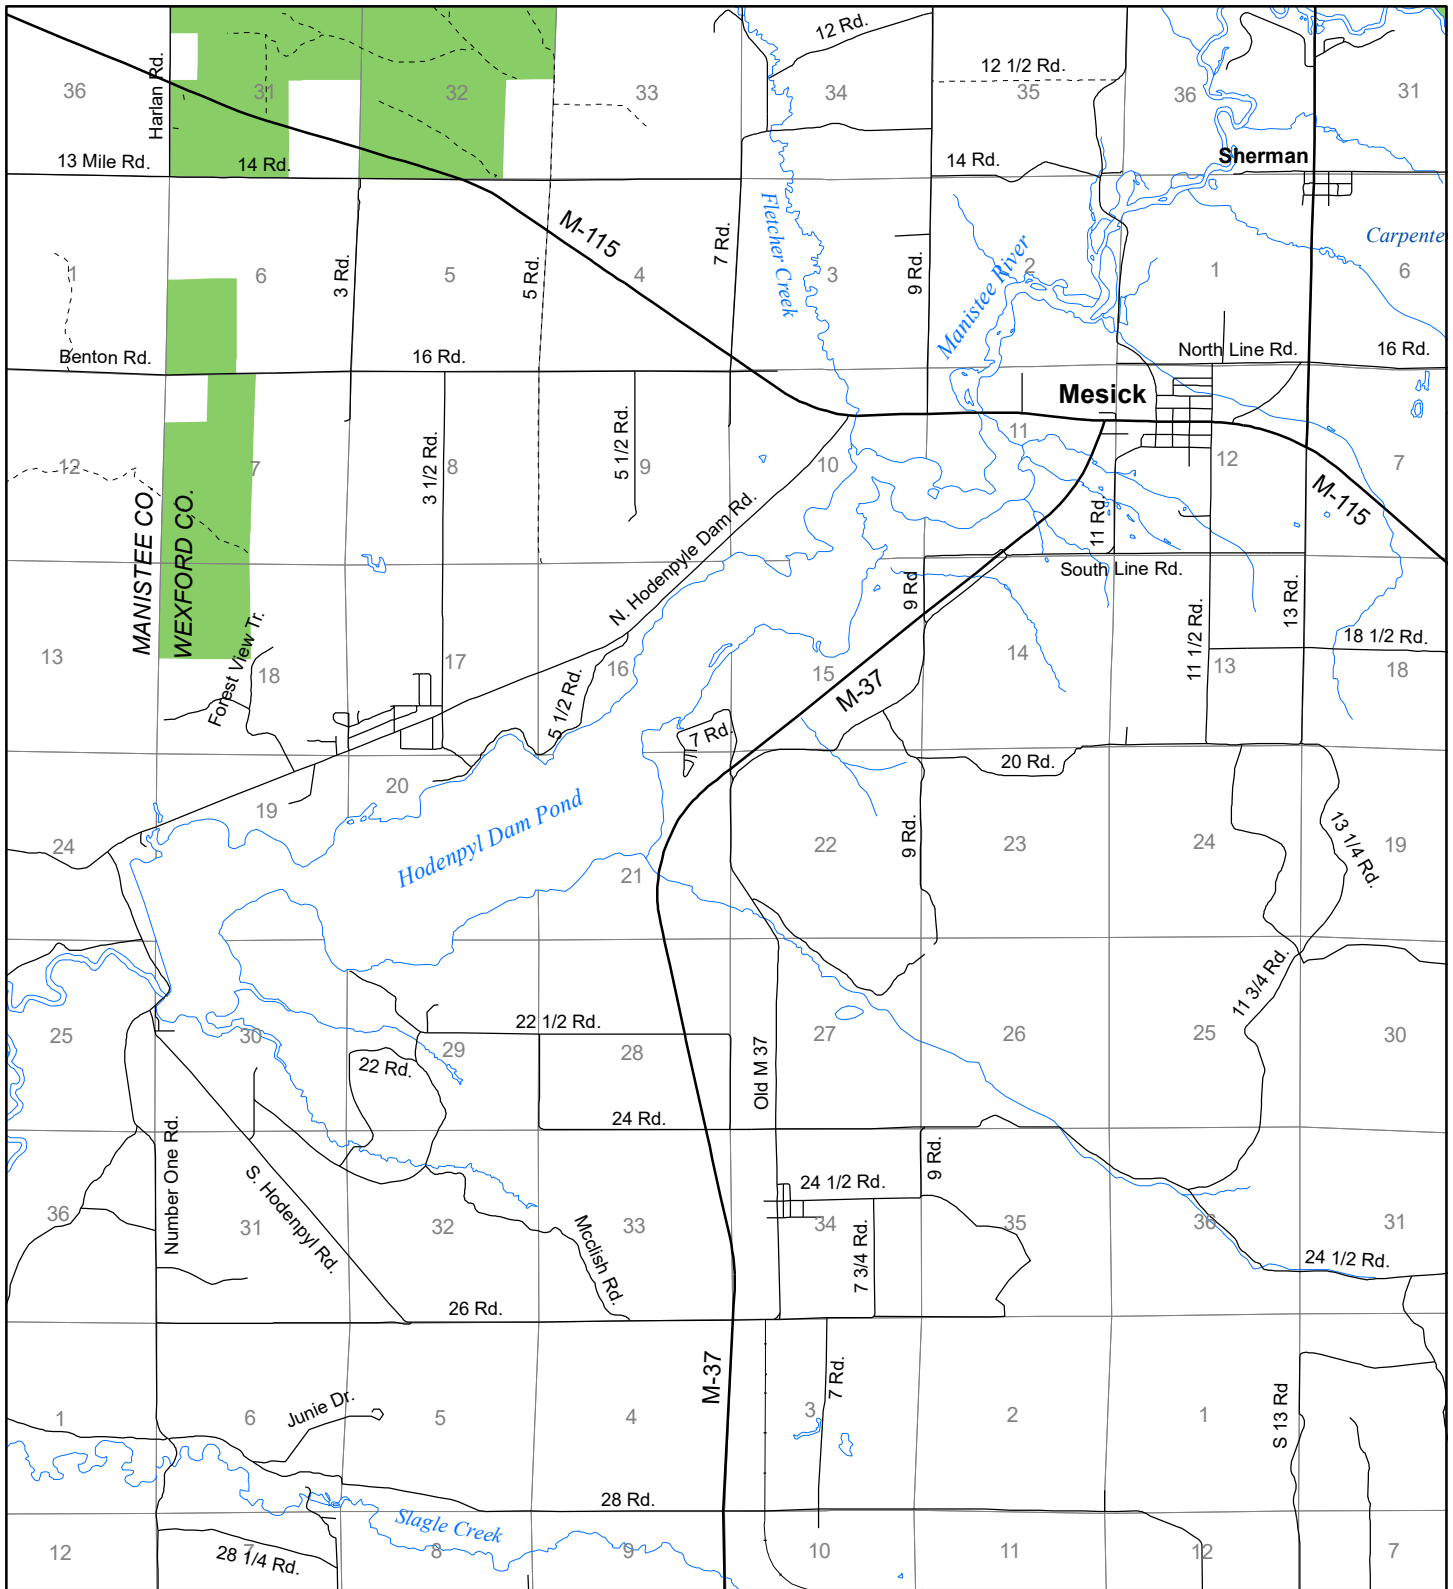

# Fuelwood Collection Wexford County T23N, R12W

- State land open to fuelwood collection
- State land closed to fuelwood collection

Effective: April 1, 2017