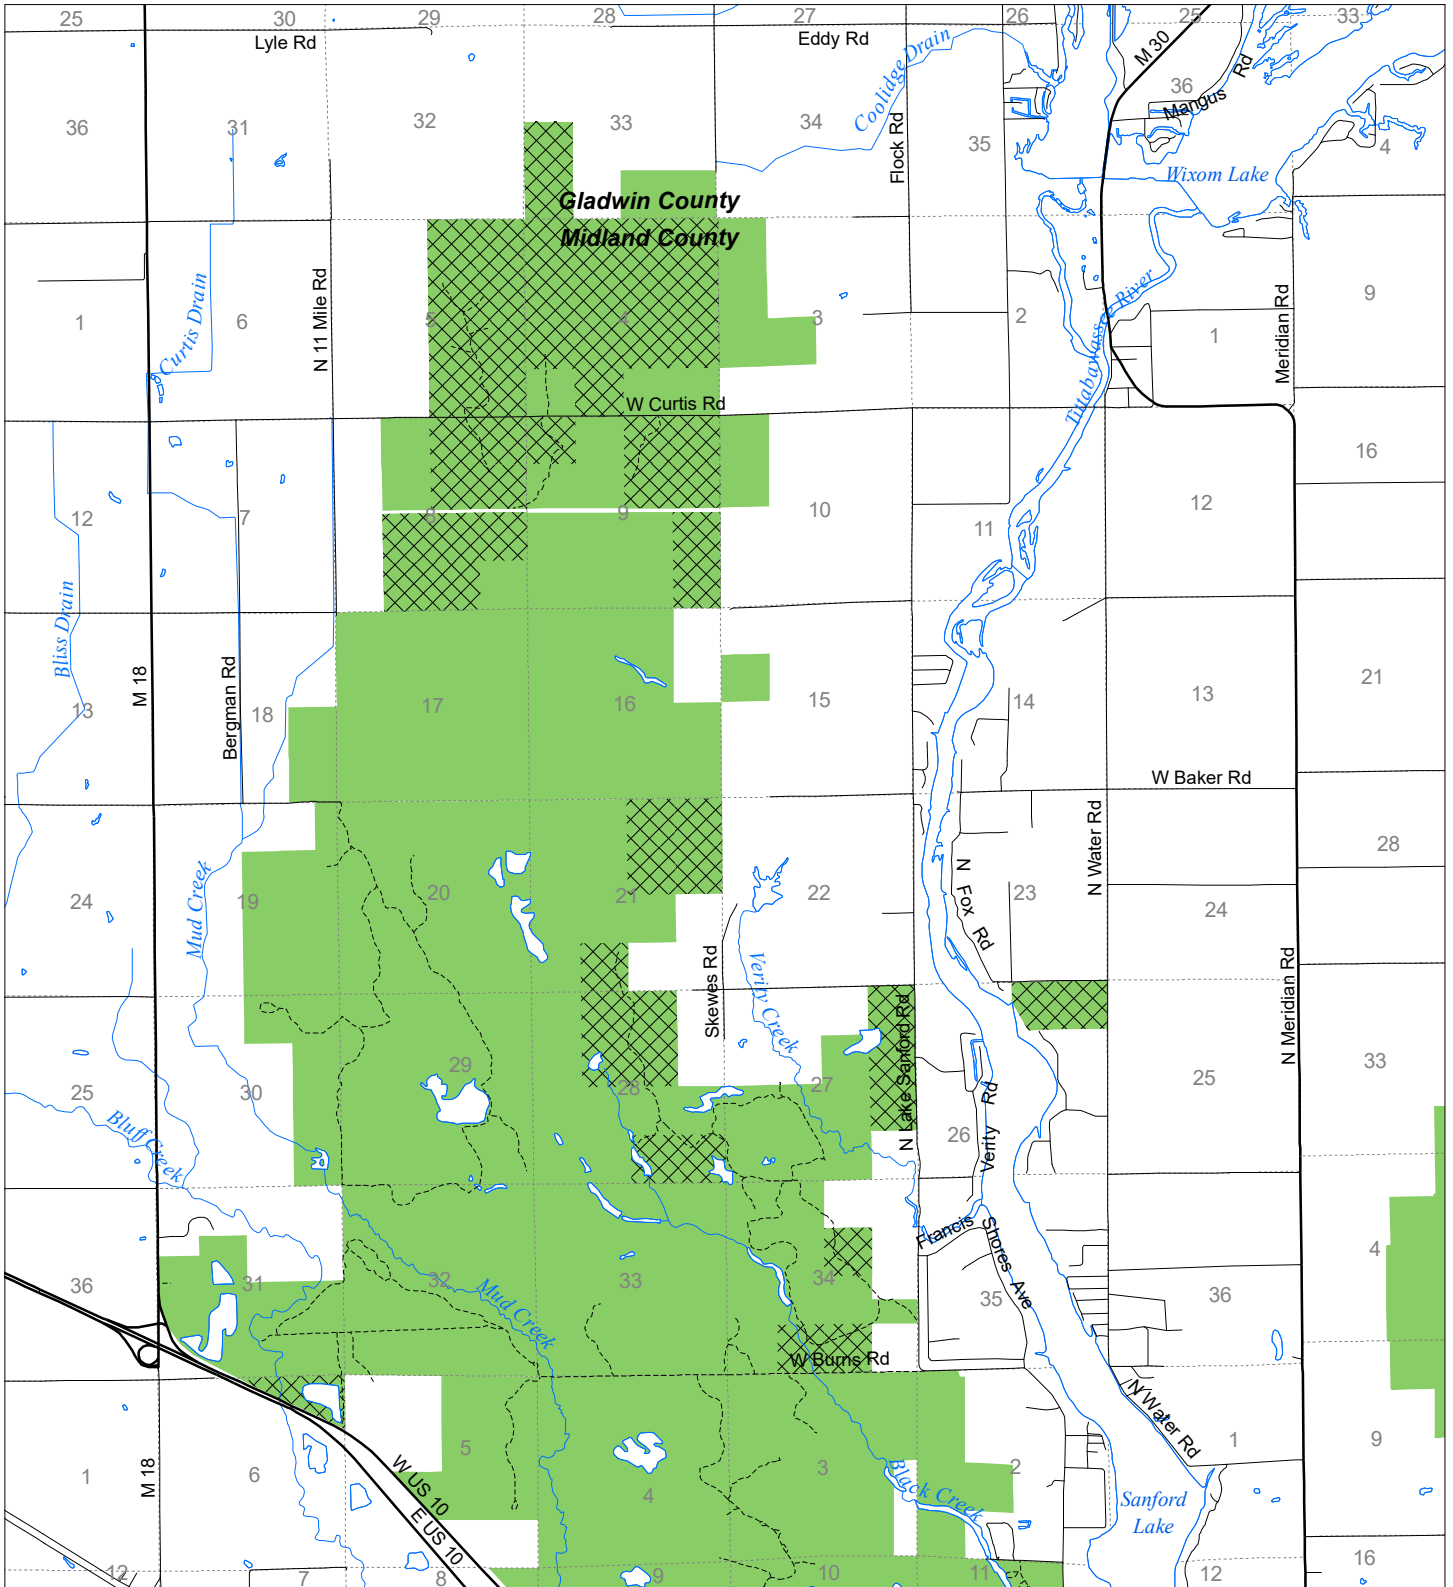

Fuelwood Collection Midland County T16N,R01W

- State land open to fuelwood collection
- State land closed to fuelwood collection

Effective: April 1, 2019

Date: 03/20/2019