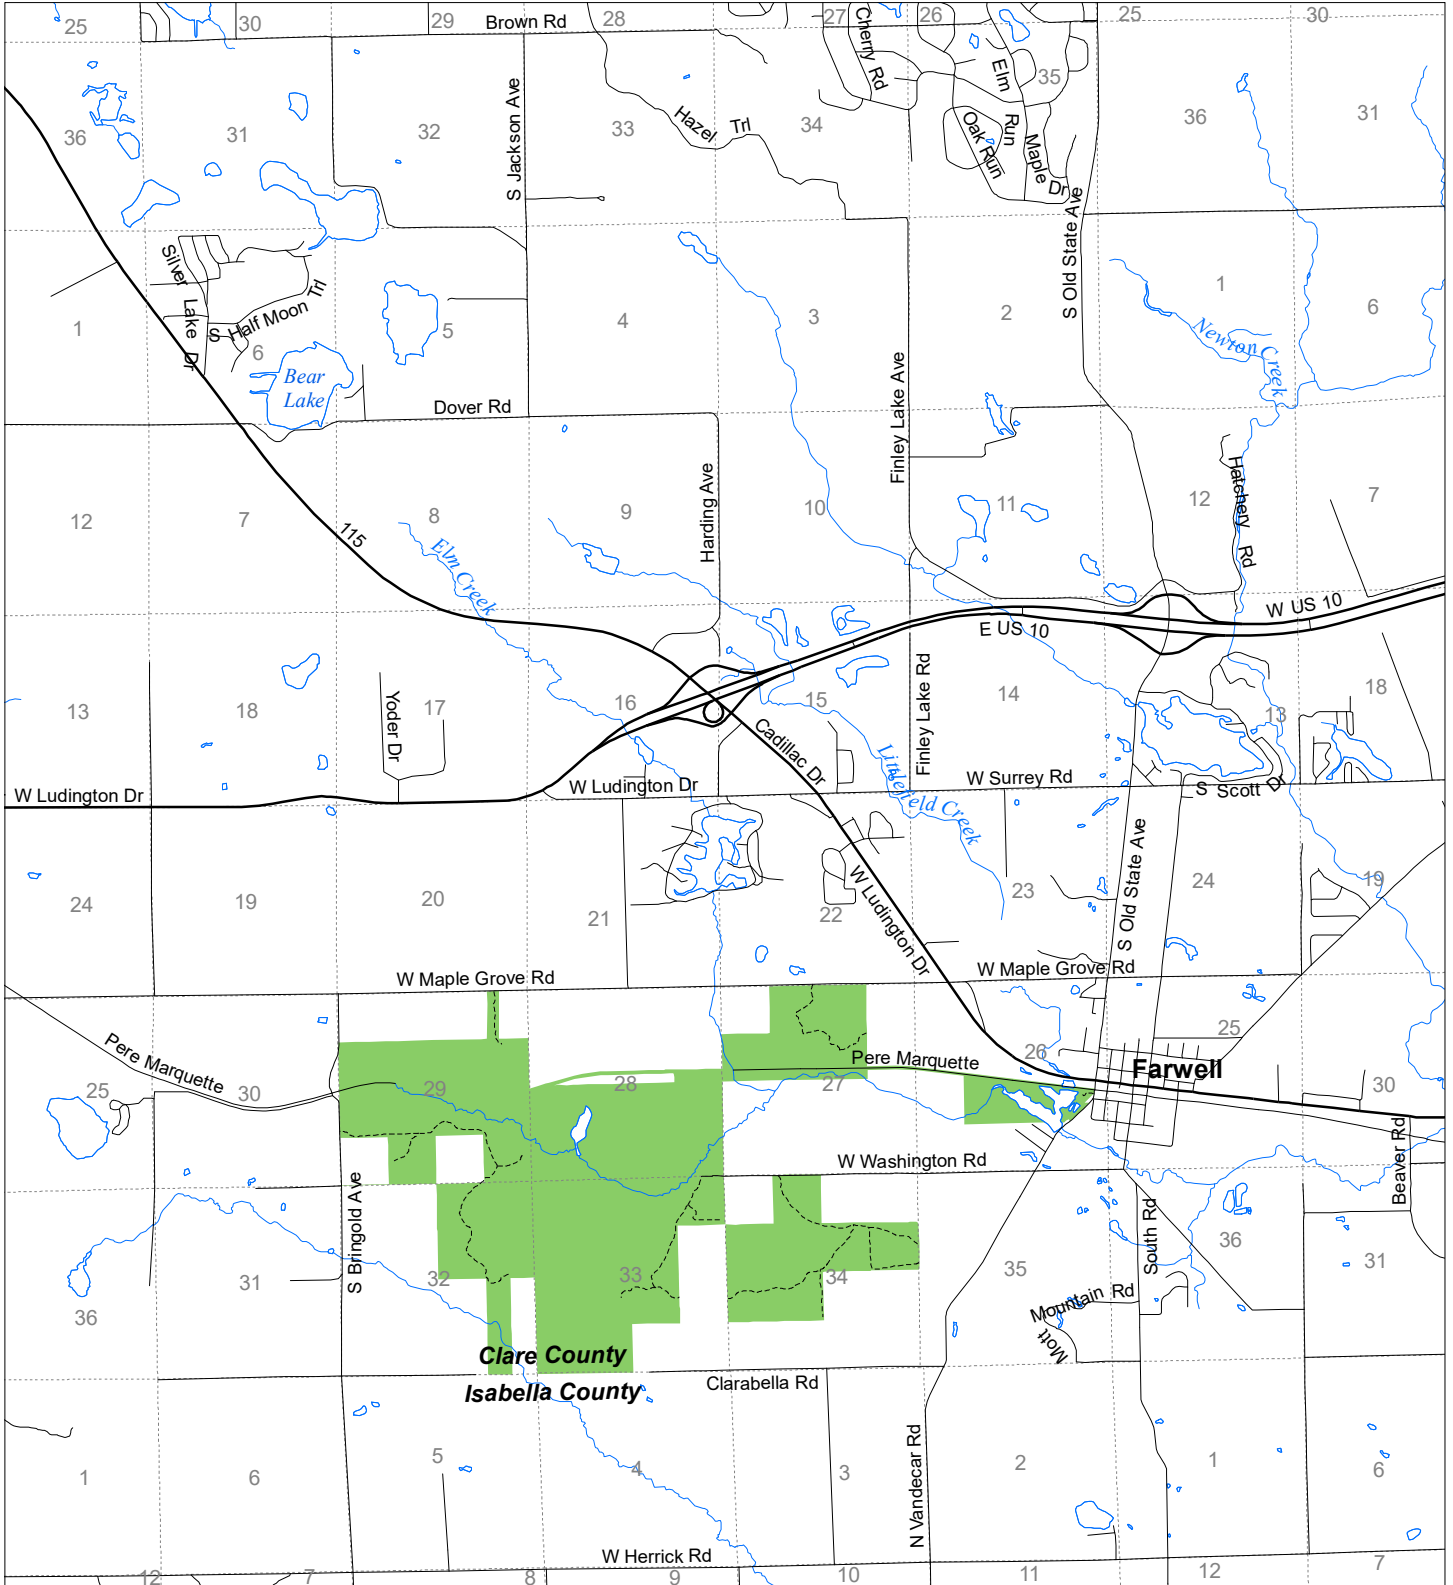

Fuelwood Collection  
 Clare County  
**T17N,R05W**

- State land open to fuelwood collection
- State land closed to fuelwood collection

Effective: April 1, 2019

Date: 03/20/2019