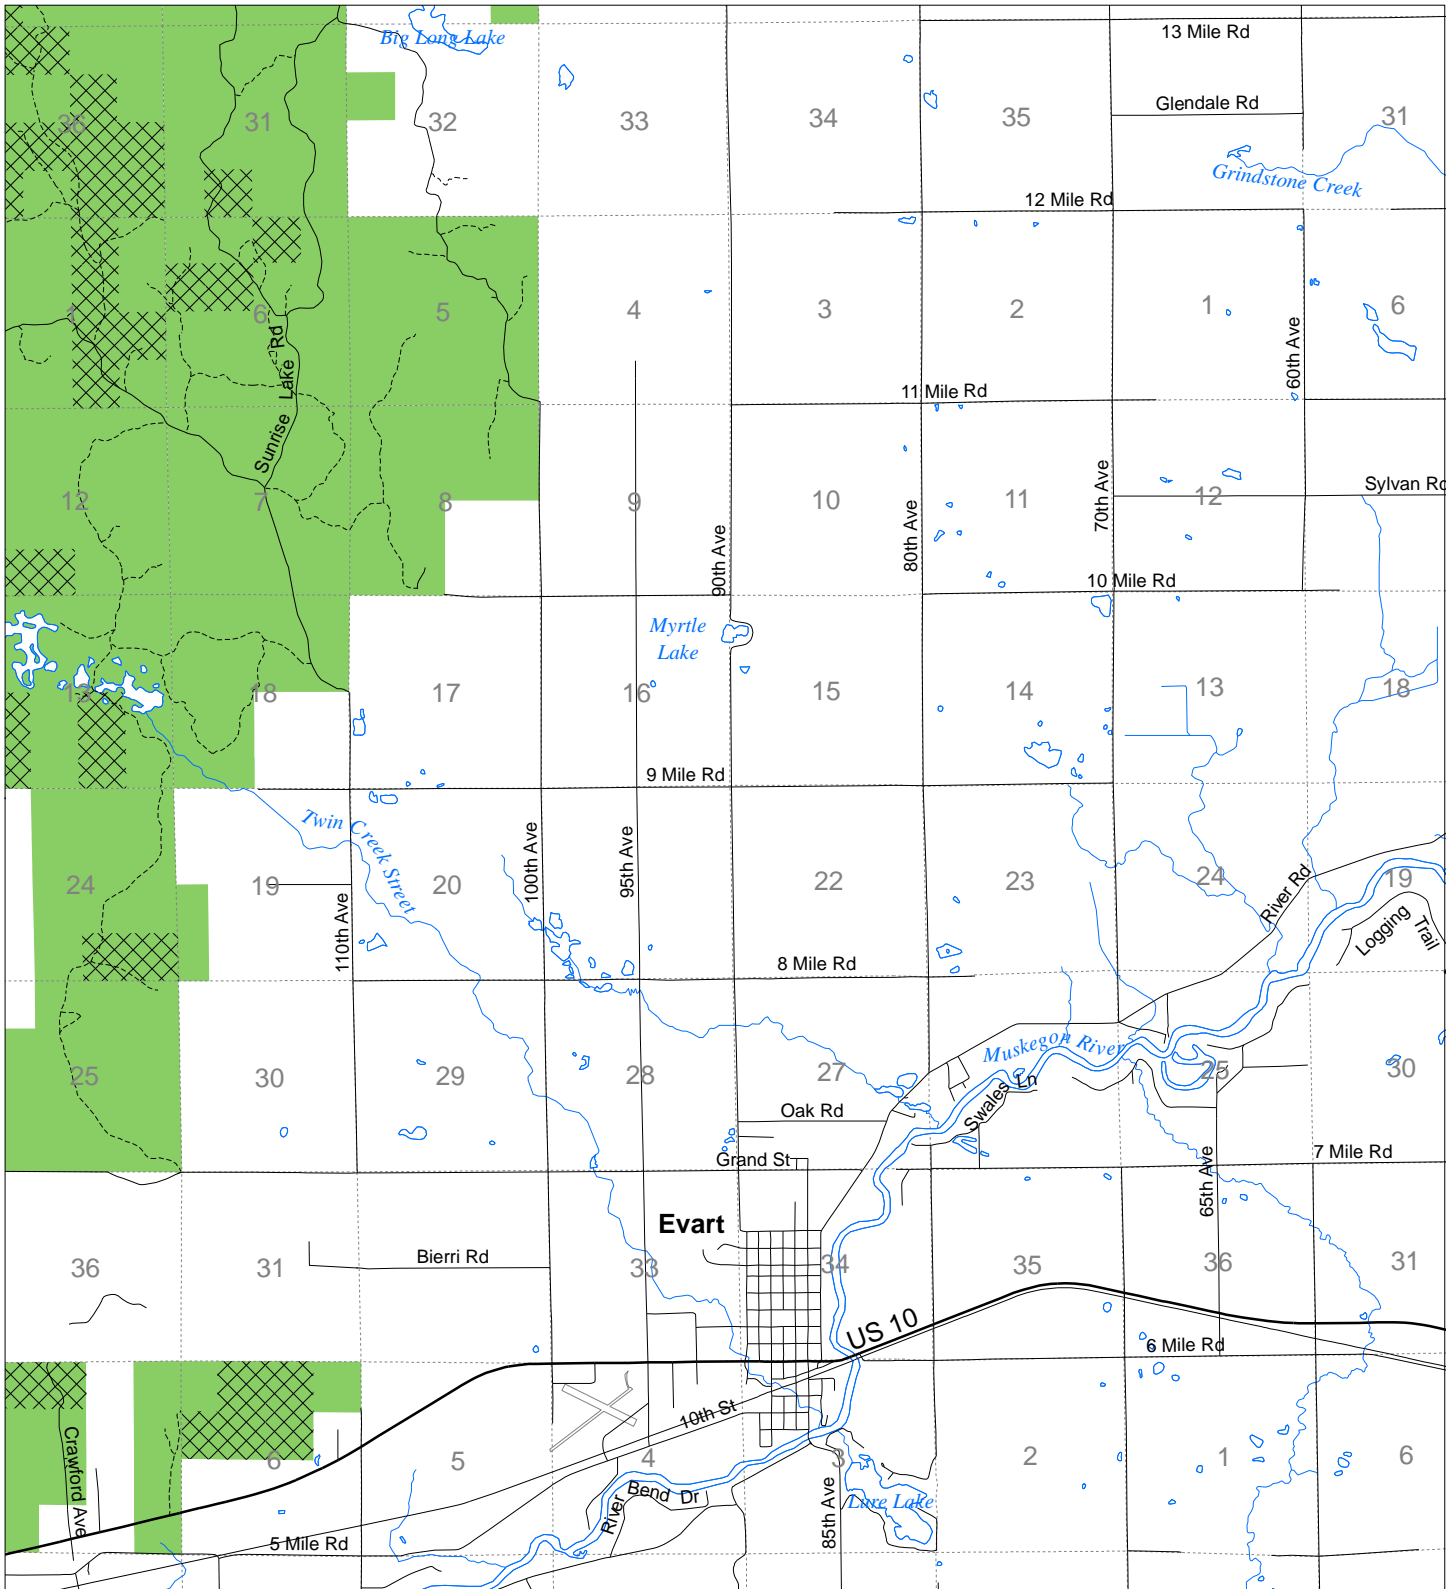

Fuelwood Collection Osceola County T18N, R08W

- State land open to fuelwood collection
- State land closed to fuelwood collection

Effective: April 1, 2019