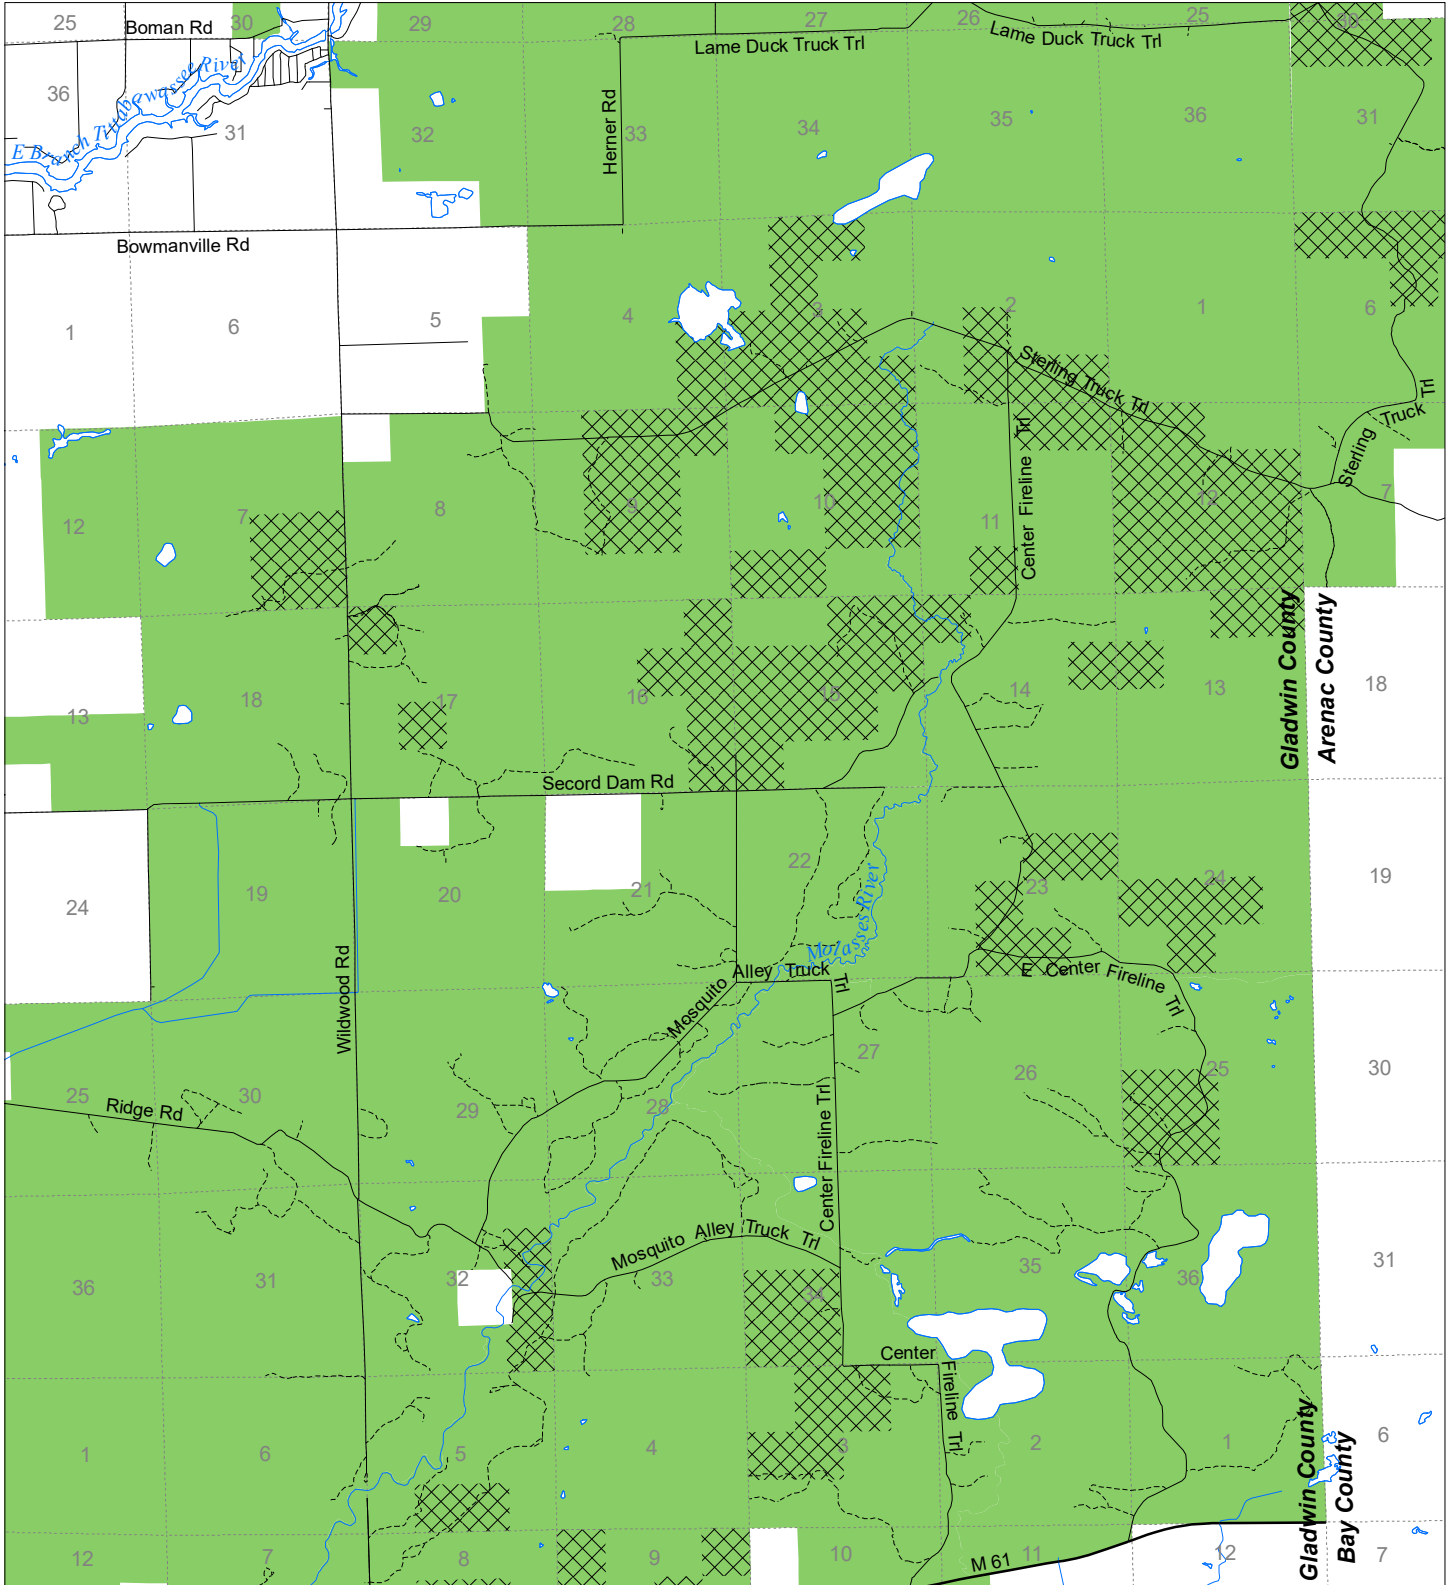

Fuelwood Collection Gladwin County T19N,R02E

- State land open to fuelwood collection
- State land closed to fuelwood collection

Effective: April 1, 2019

Date: 03/20/2019