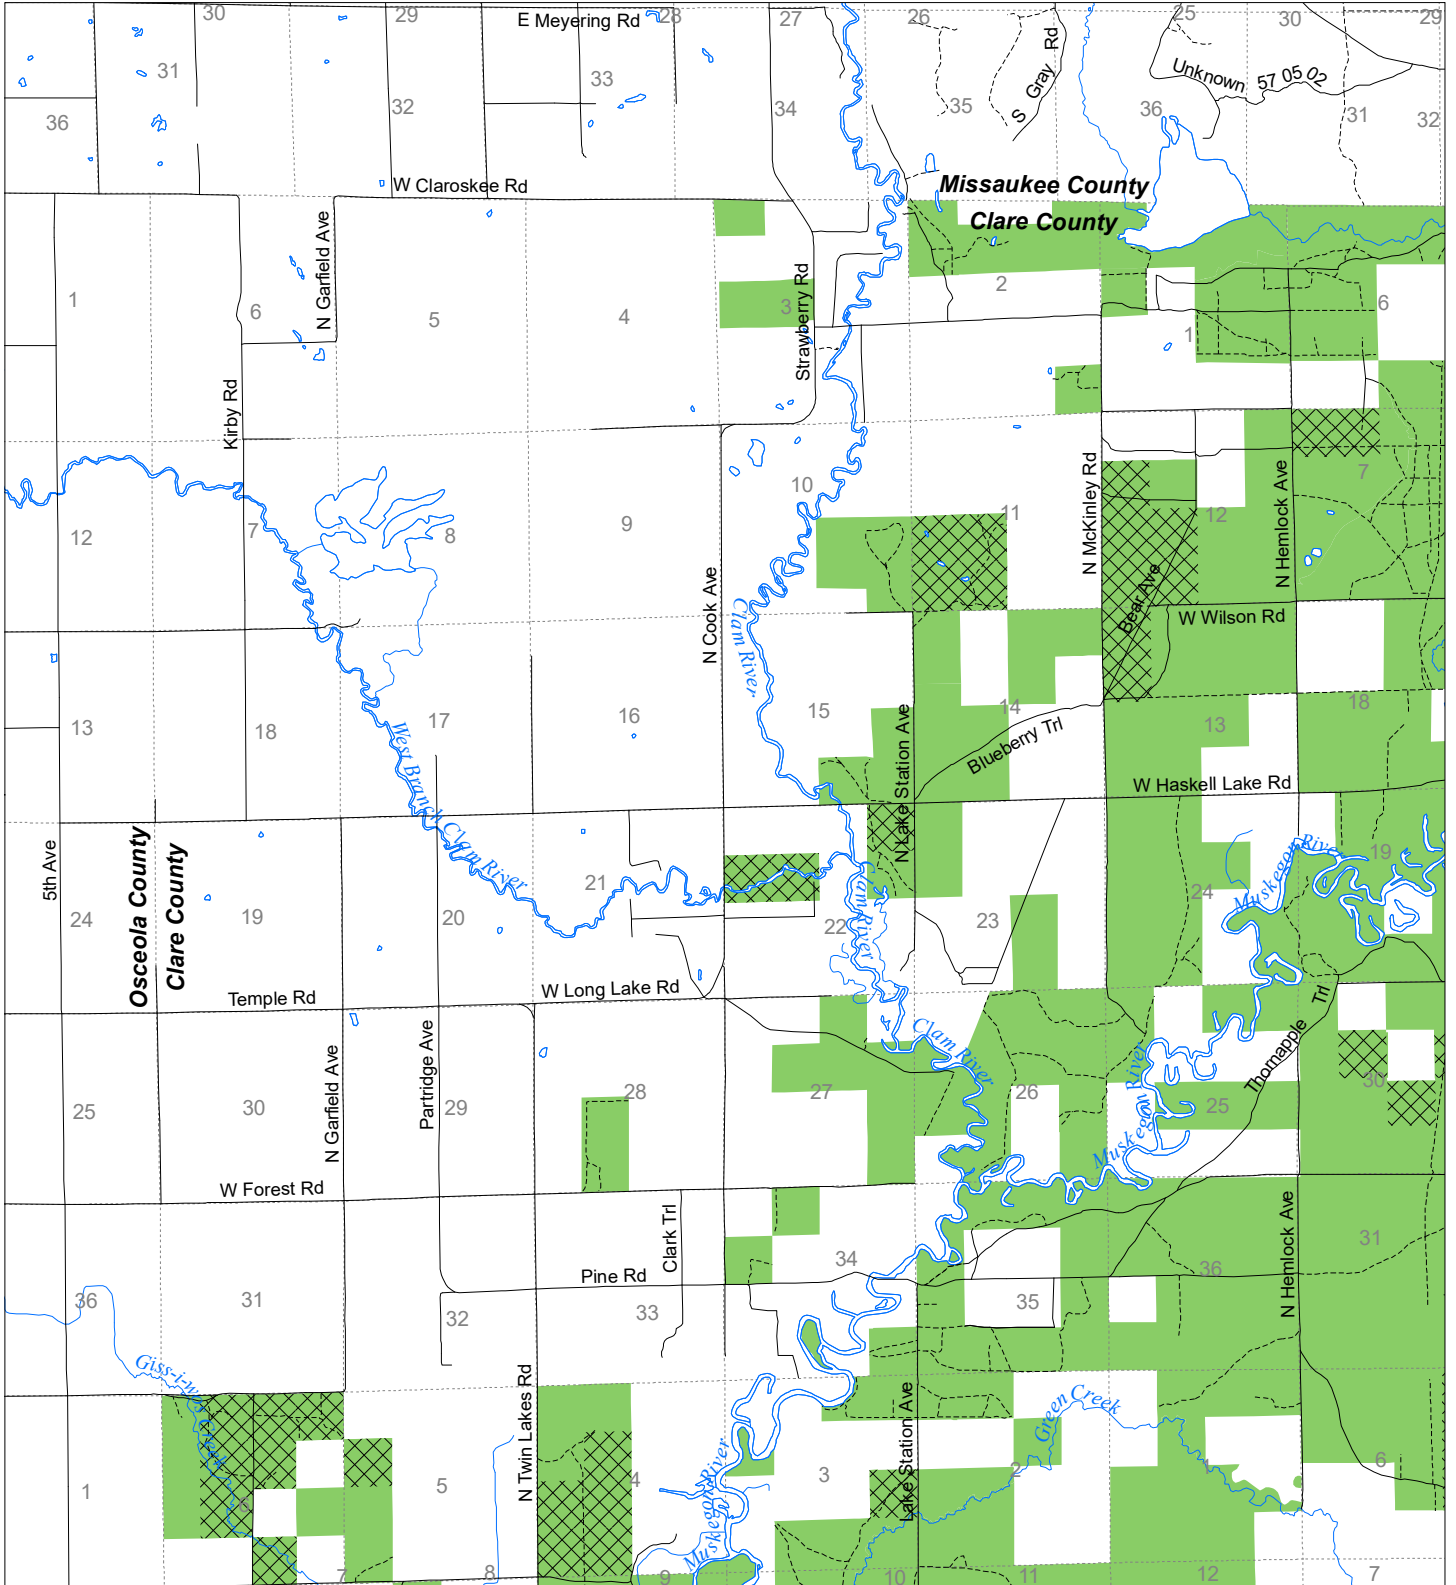

Fuelwood Collection Clare County T20N,R06W

- State land open to fuelwood collection
- State land closed to fuelwood collection

Effective: April 1, 2019

Date: 03/20/2019