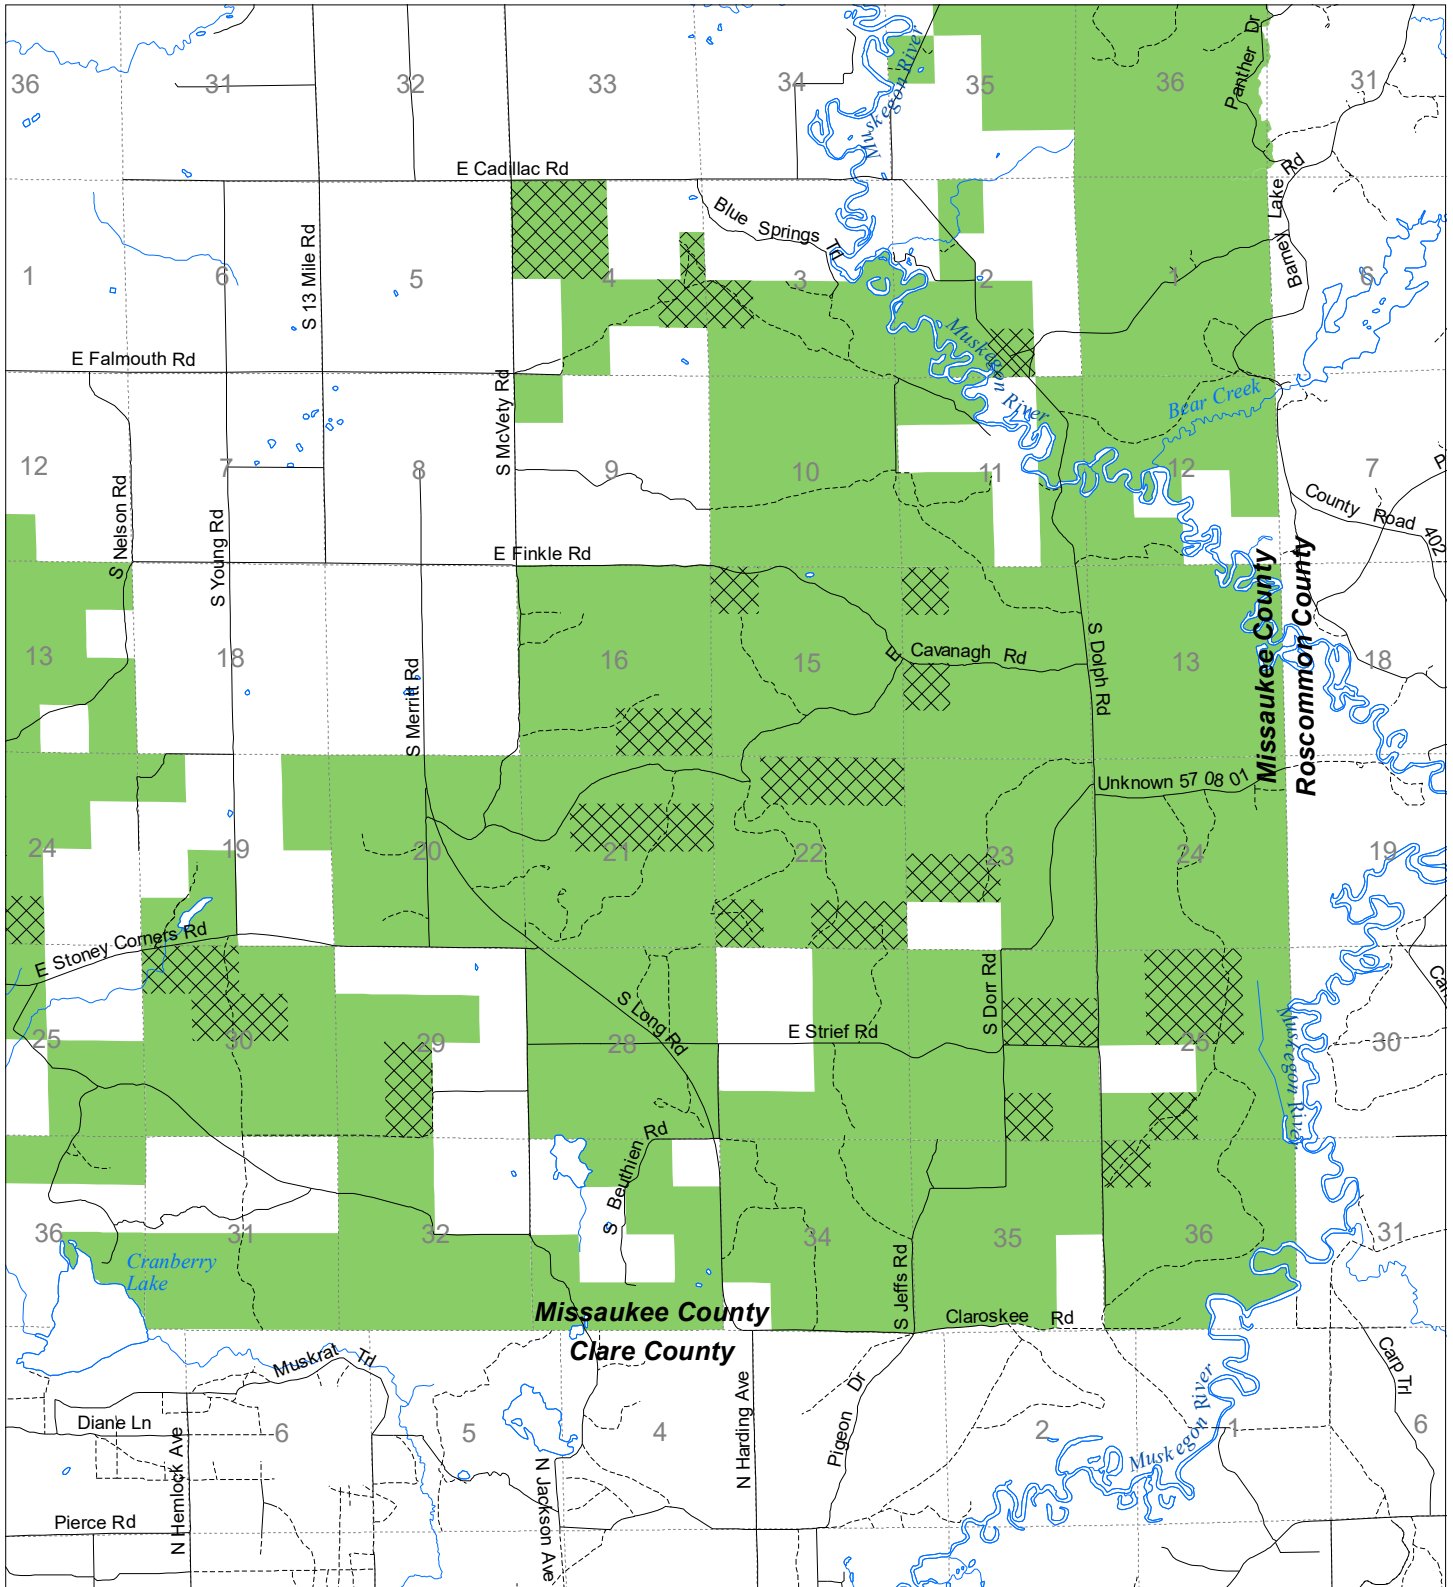

Fuelwood Collection
Missaukee County
T21N, R05W

- State land open to fuelwood collection
- State land closed to fuelwood collection

Effective: April 1, 2019