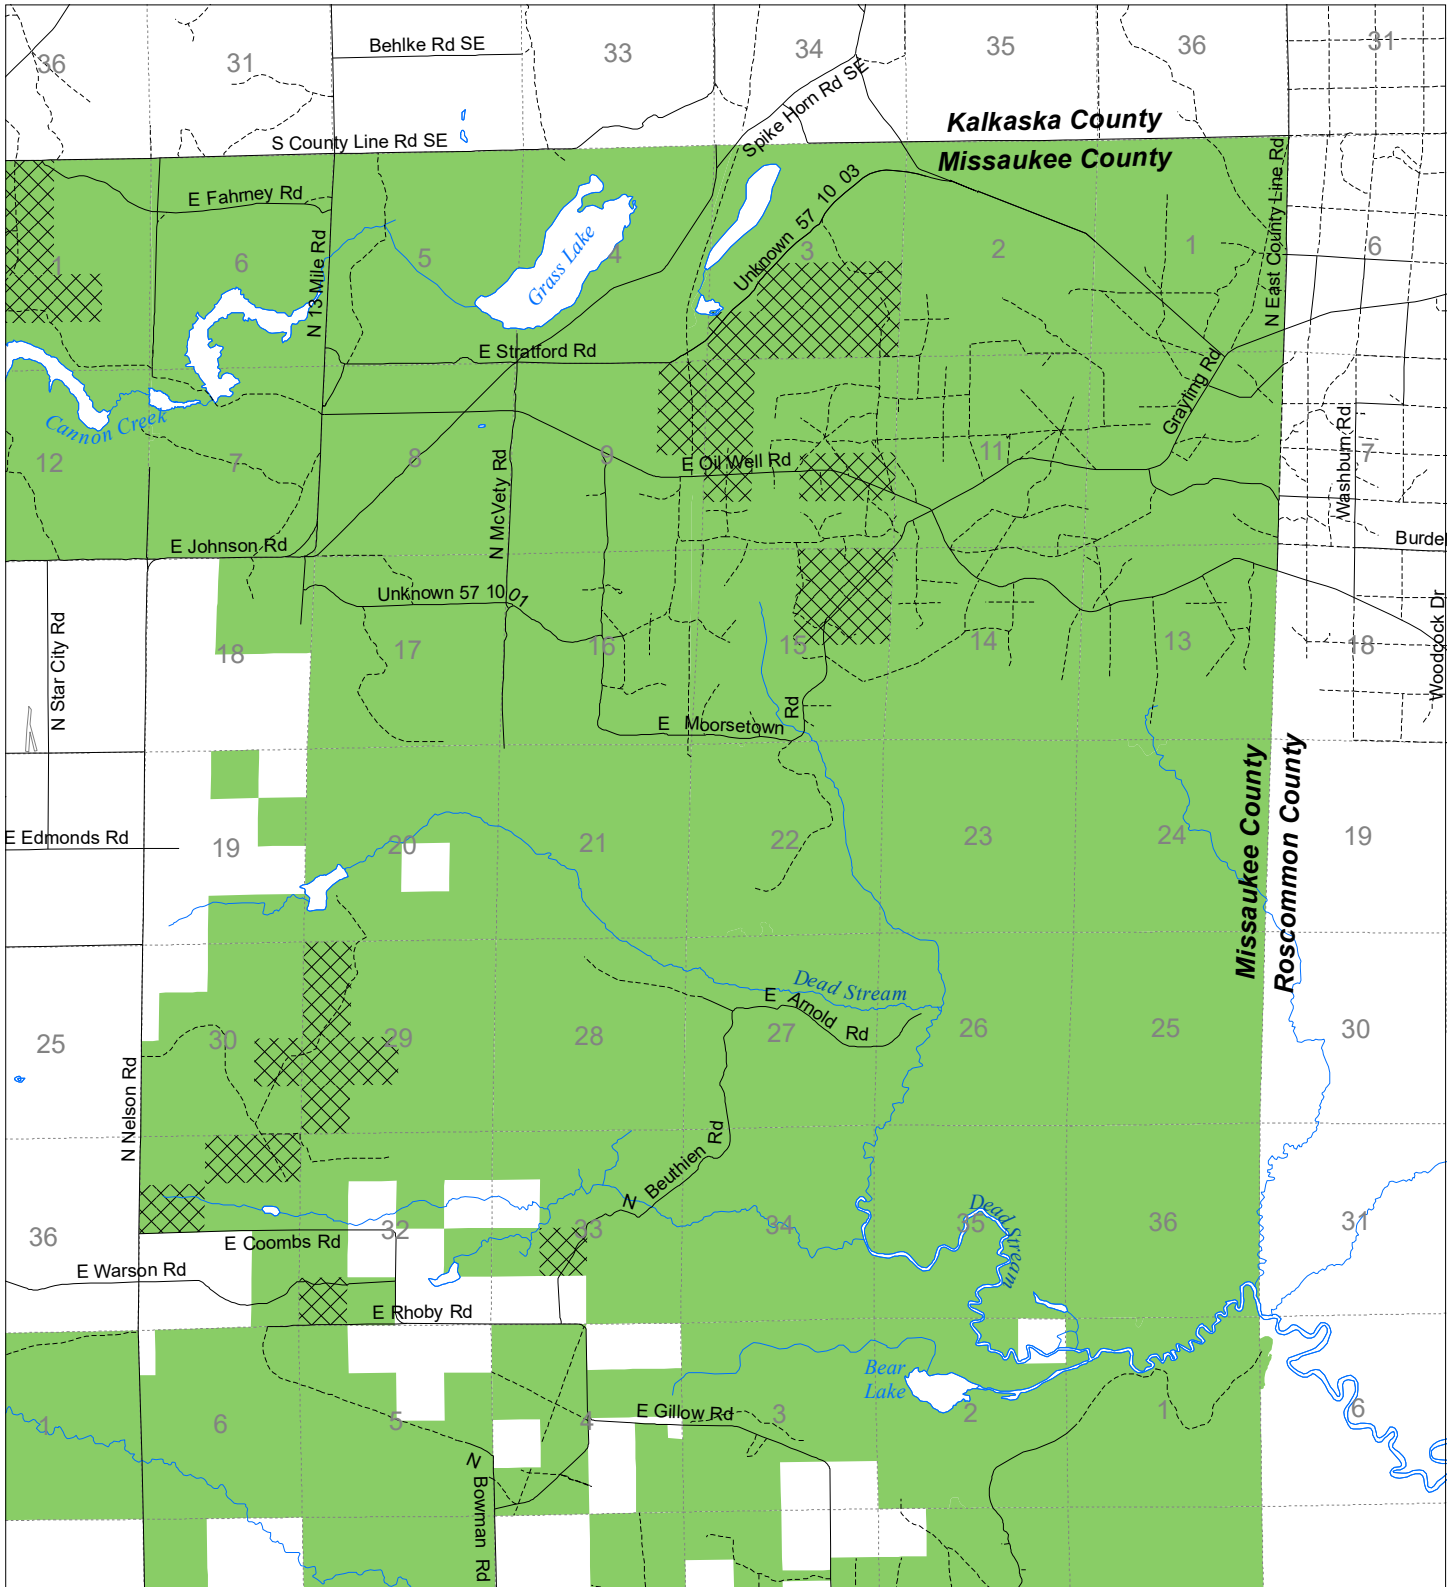

Fuelwood Collection  
Missaukee County  
**T24N, R05W**

- State land open to fuelwood collection
- State land closed to fuelwood collection

Effective: April 1, 2019