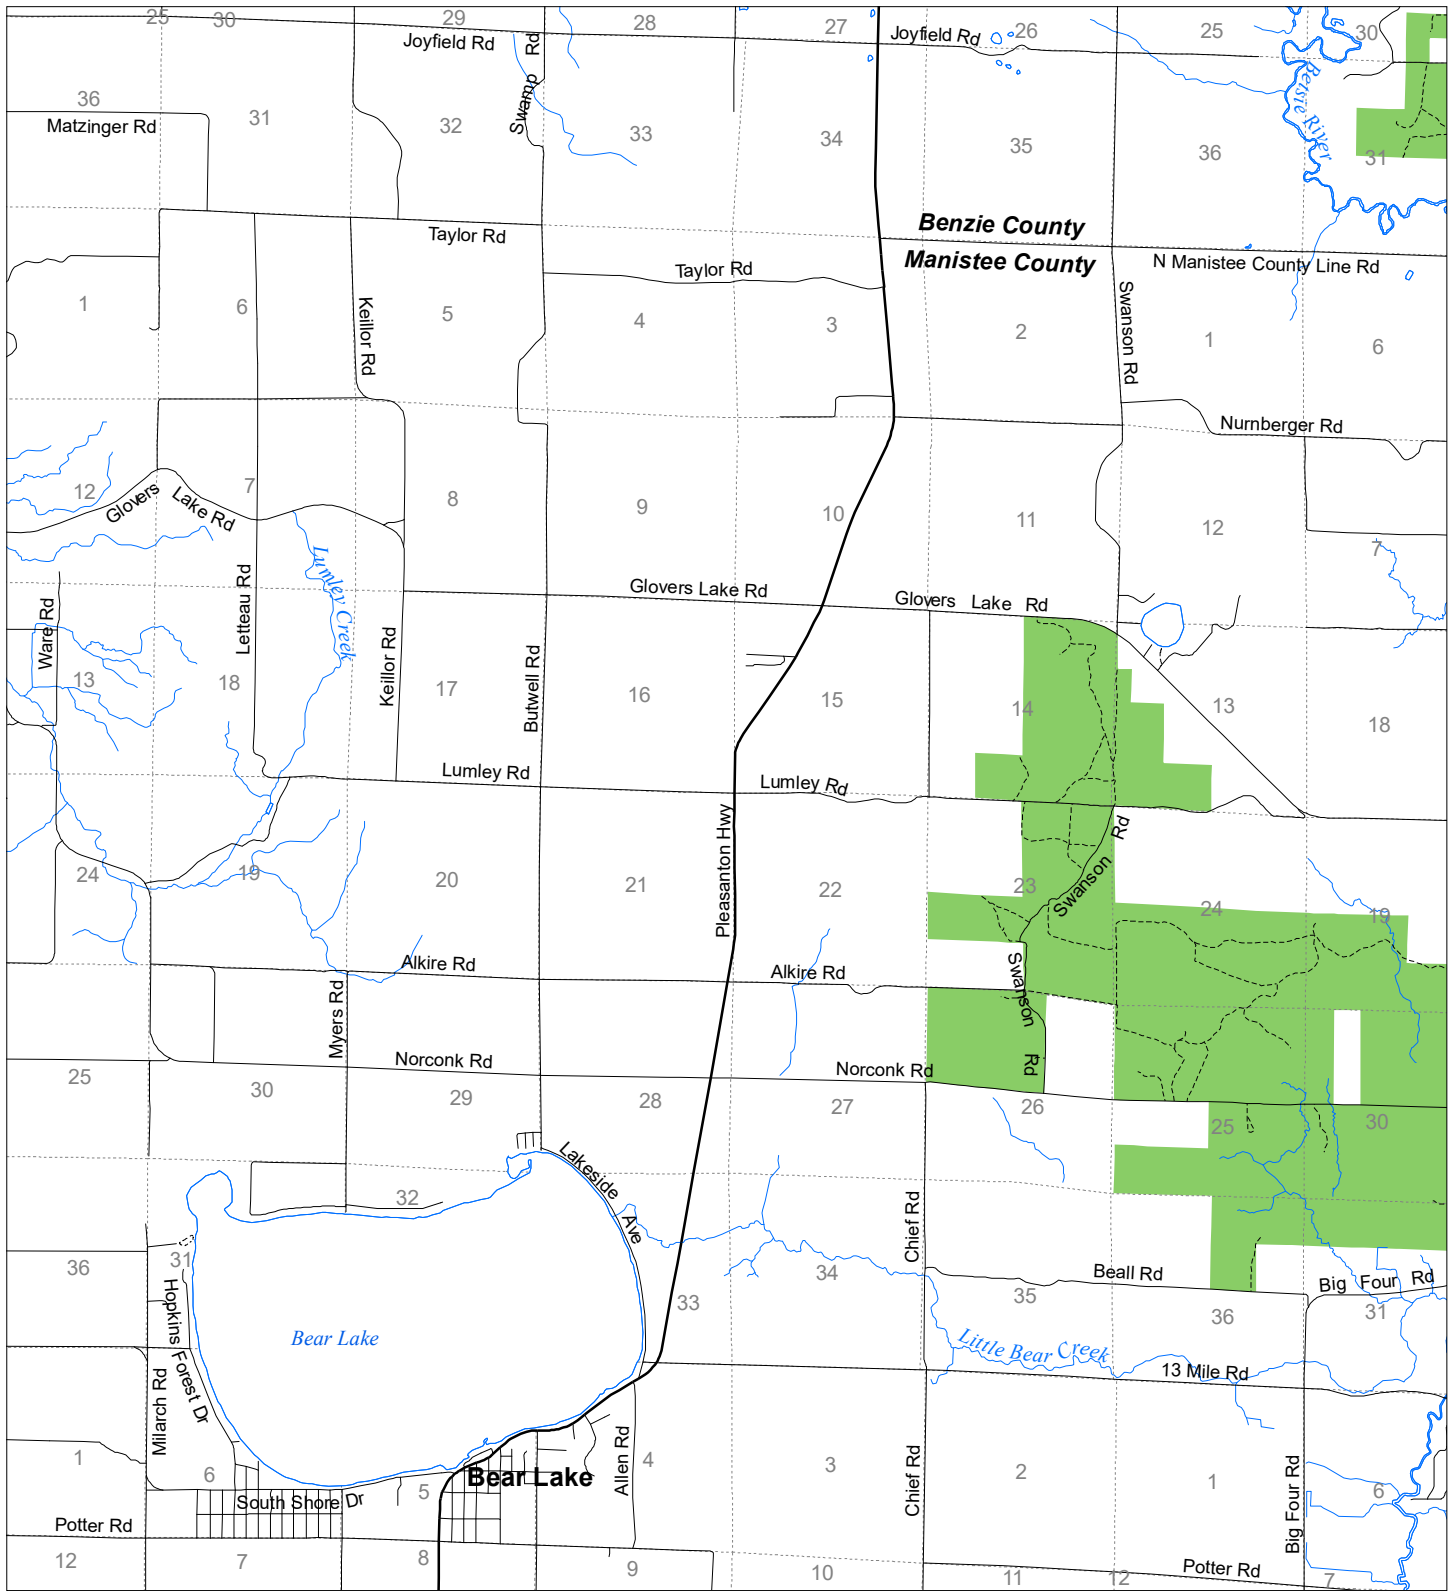

Fuelwood Collection
 Manistee County
T24N,R15W

- State land open to fuelwood collection
- State land closed to fuelwood collection

Effective: April 1, 2019