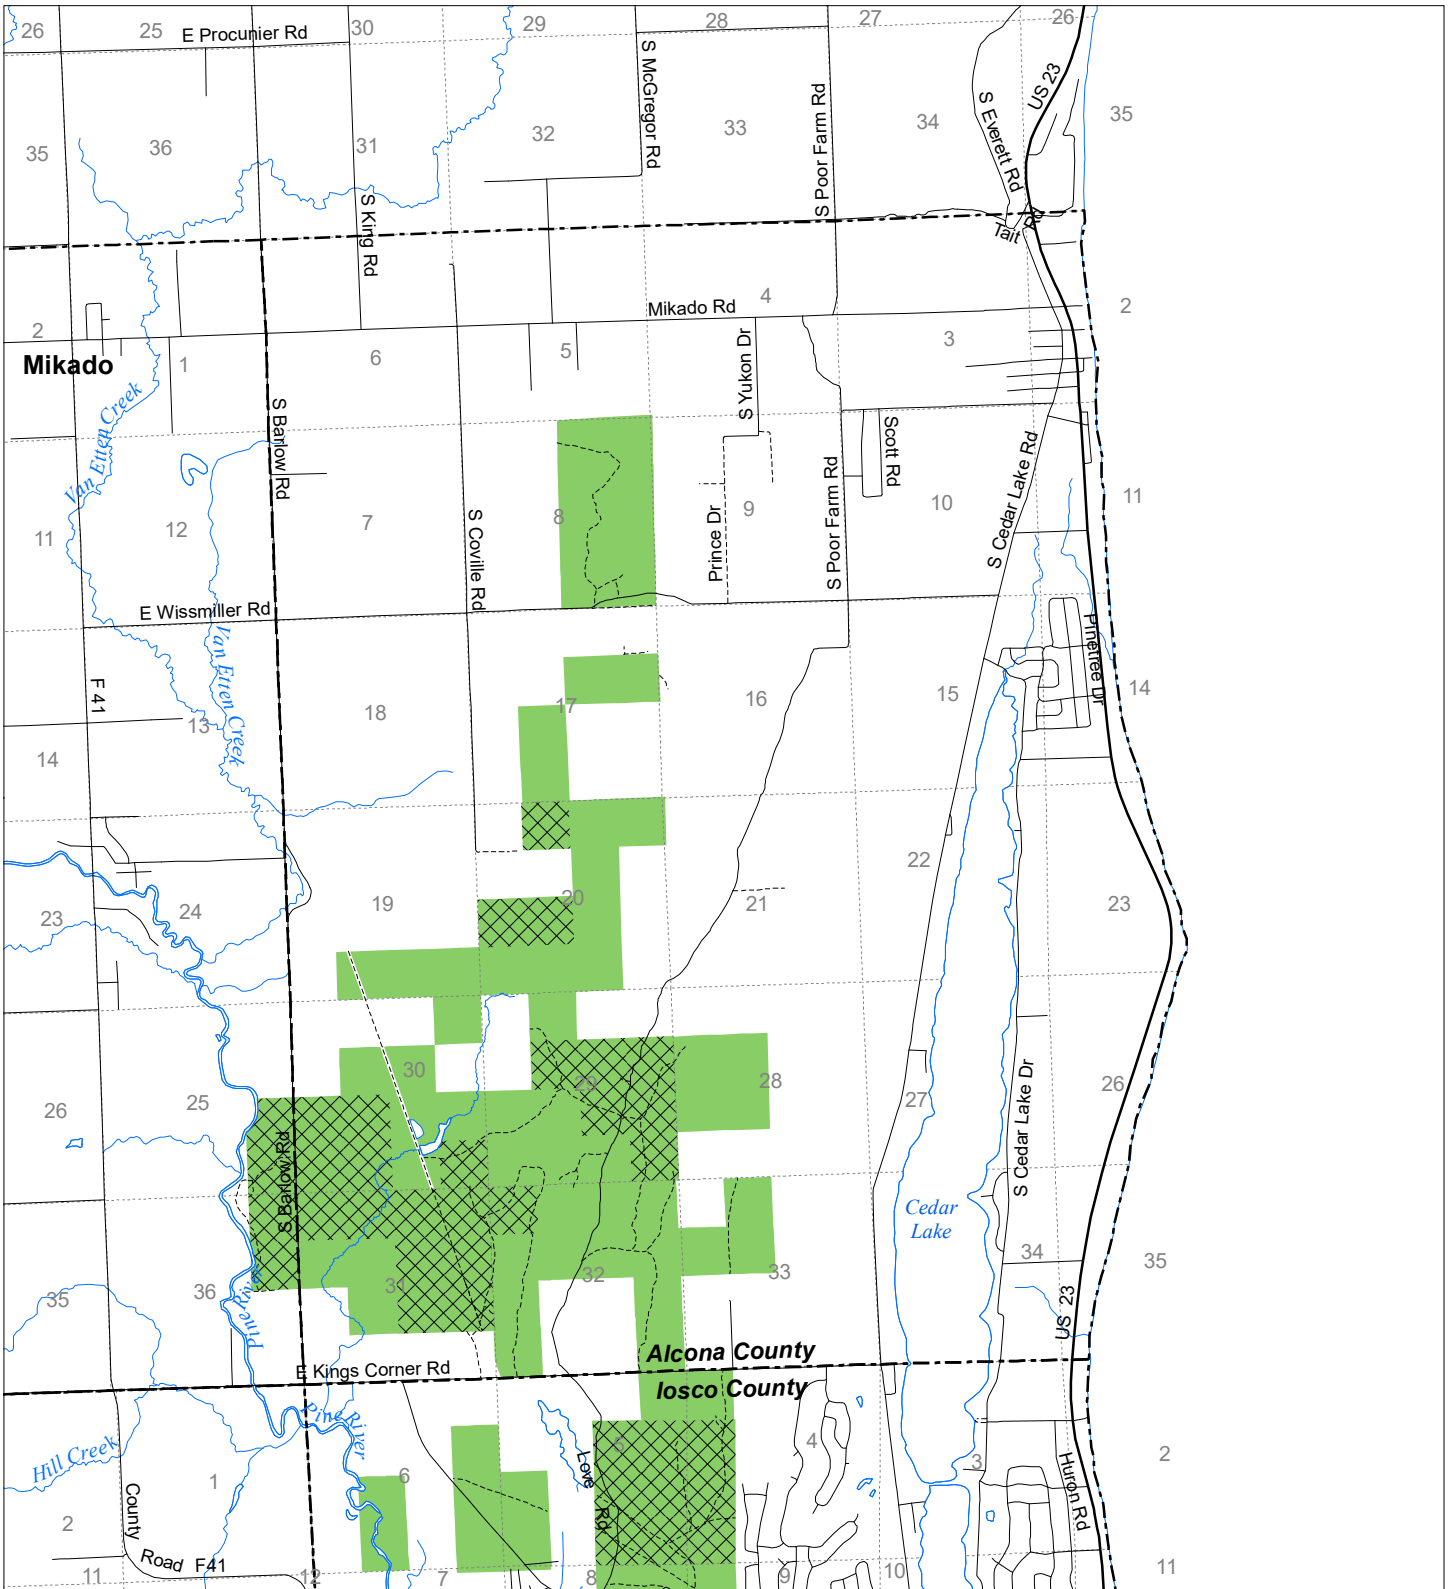

# Fuelwood Collection Alcona County T25N,R09E

- State land open to fuelwood collection
- State land closed to fuelwood collection

Effective: April 1, 2019

Date: 03/19/2019