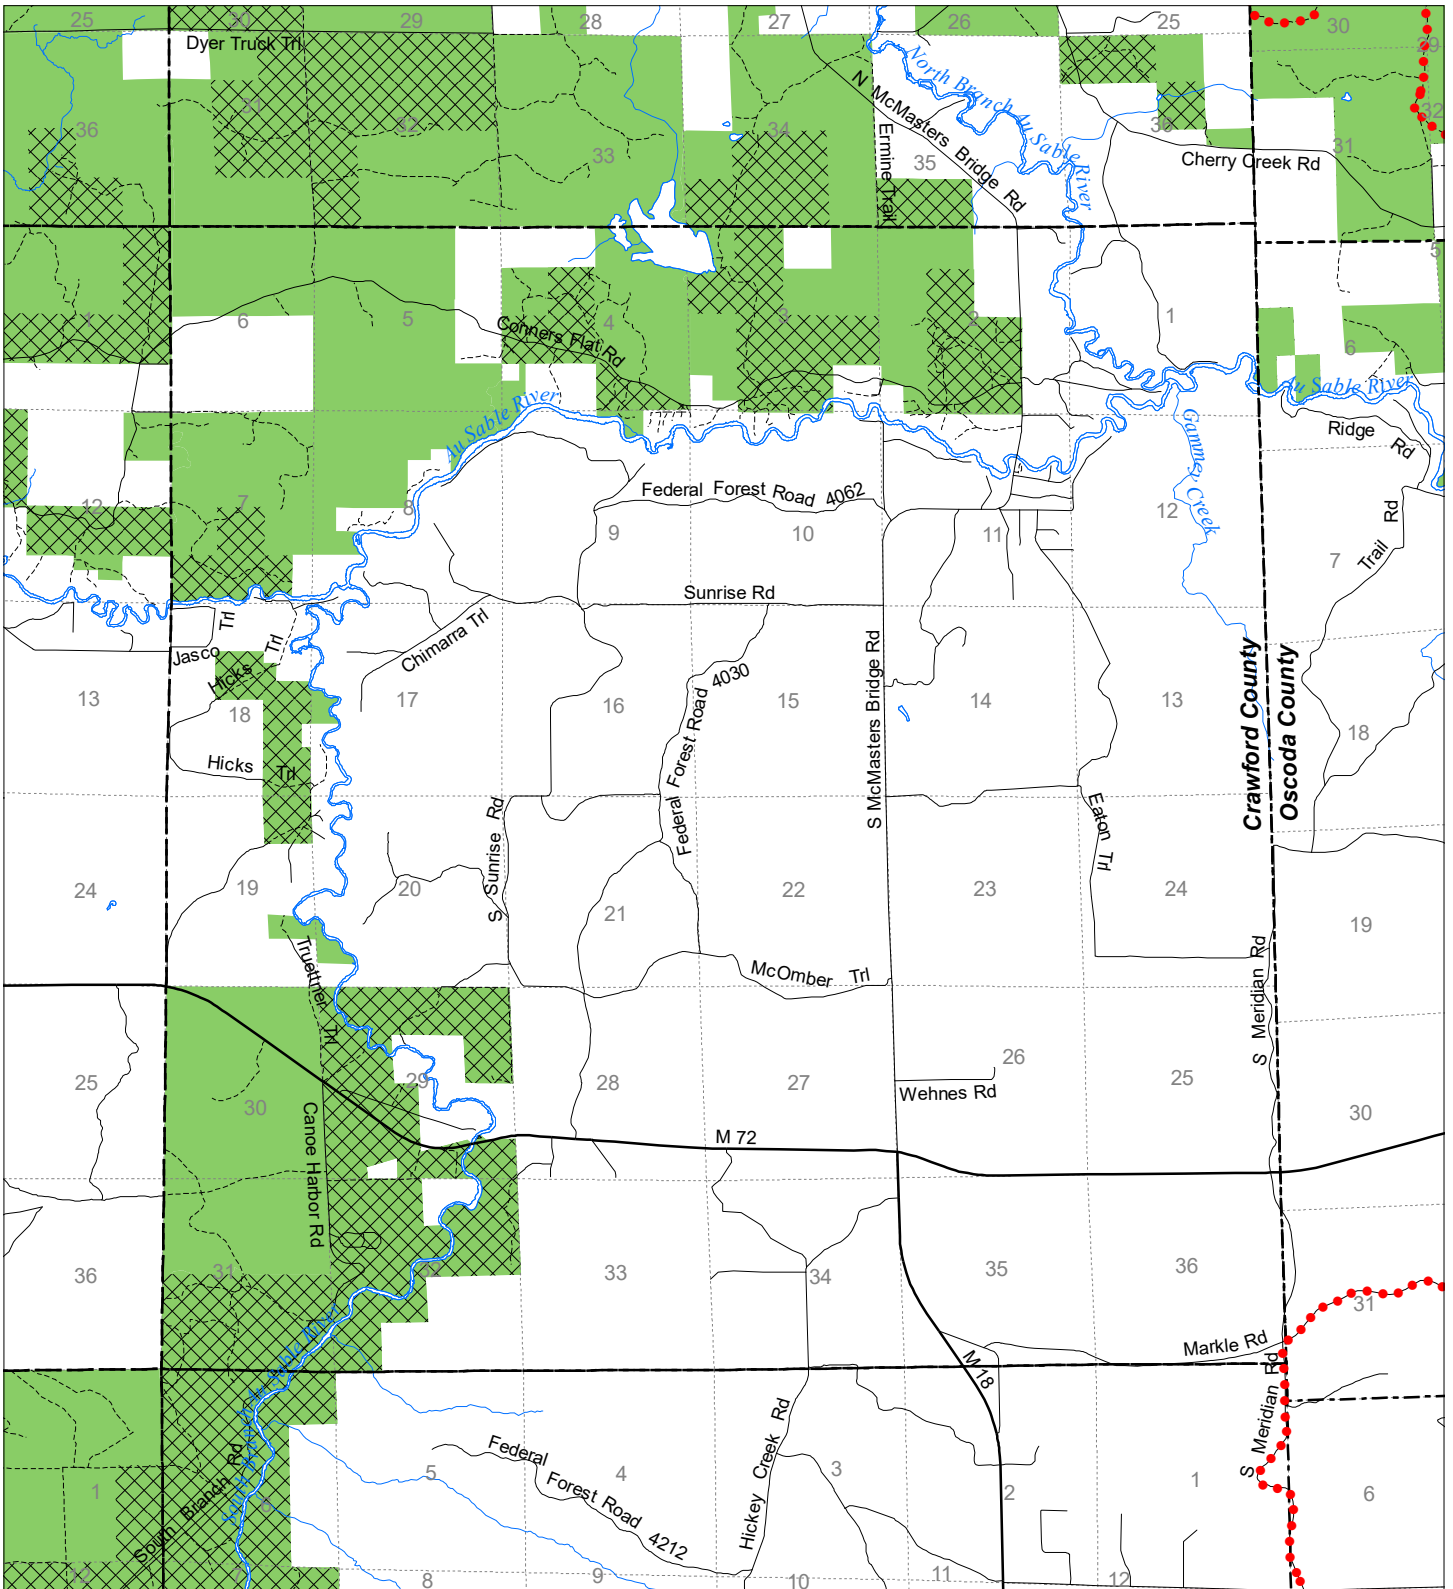

Fuelwood Collection Crawford County T26N,R01W

- State land open to fuelwood collection
- State land closed to fuelwood collection

Effective: April 1, 2019

Date: 03/19/2019