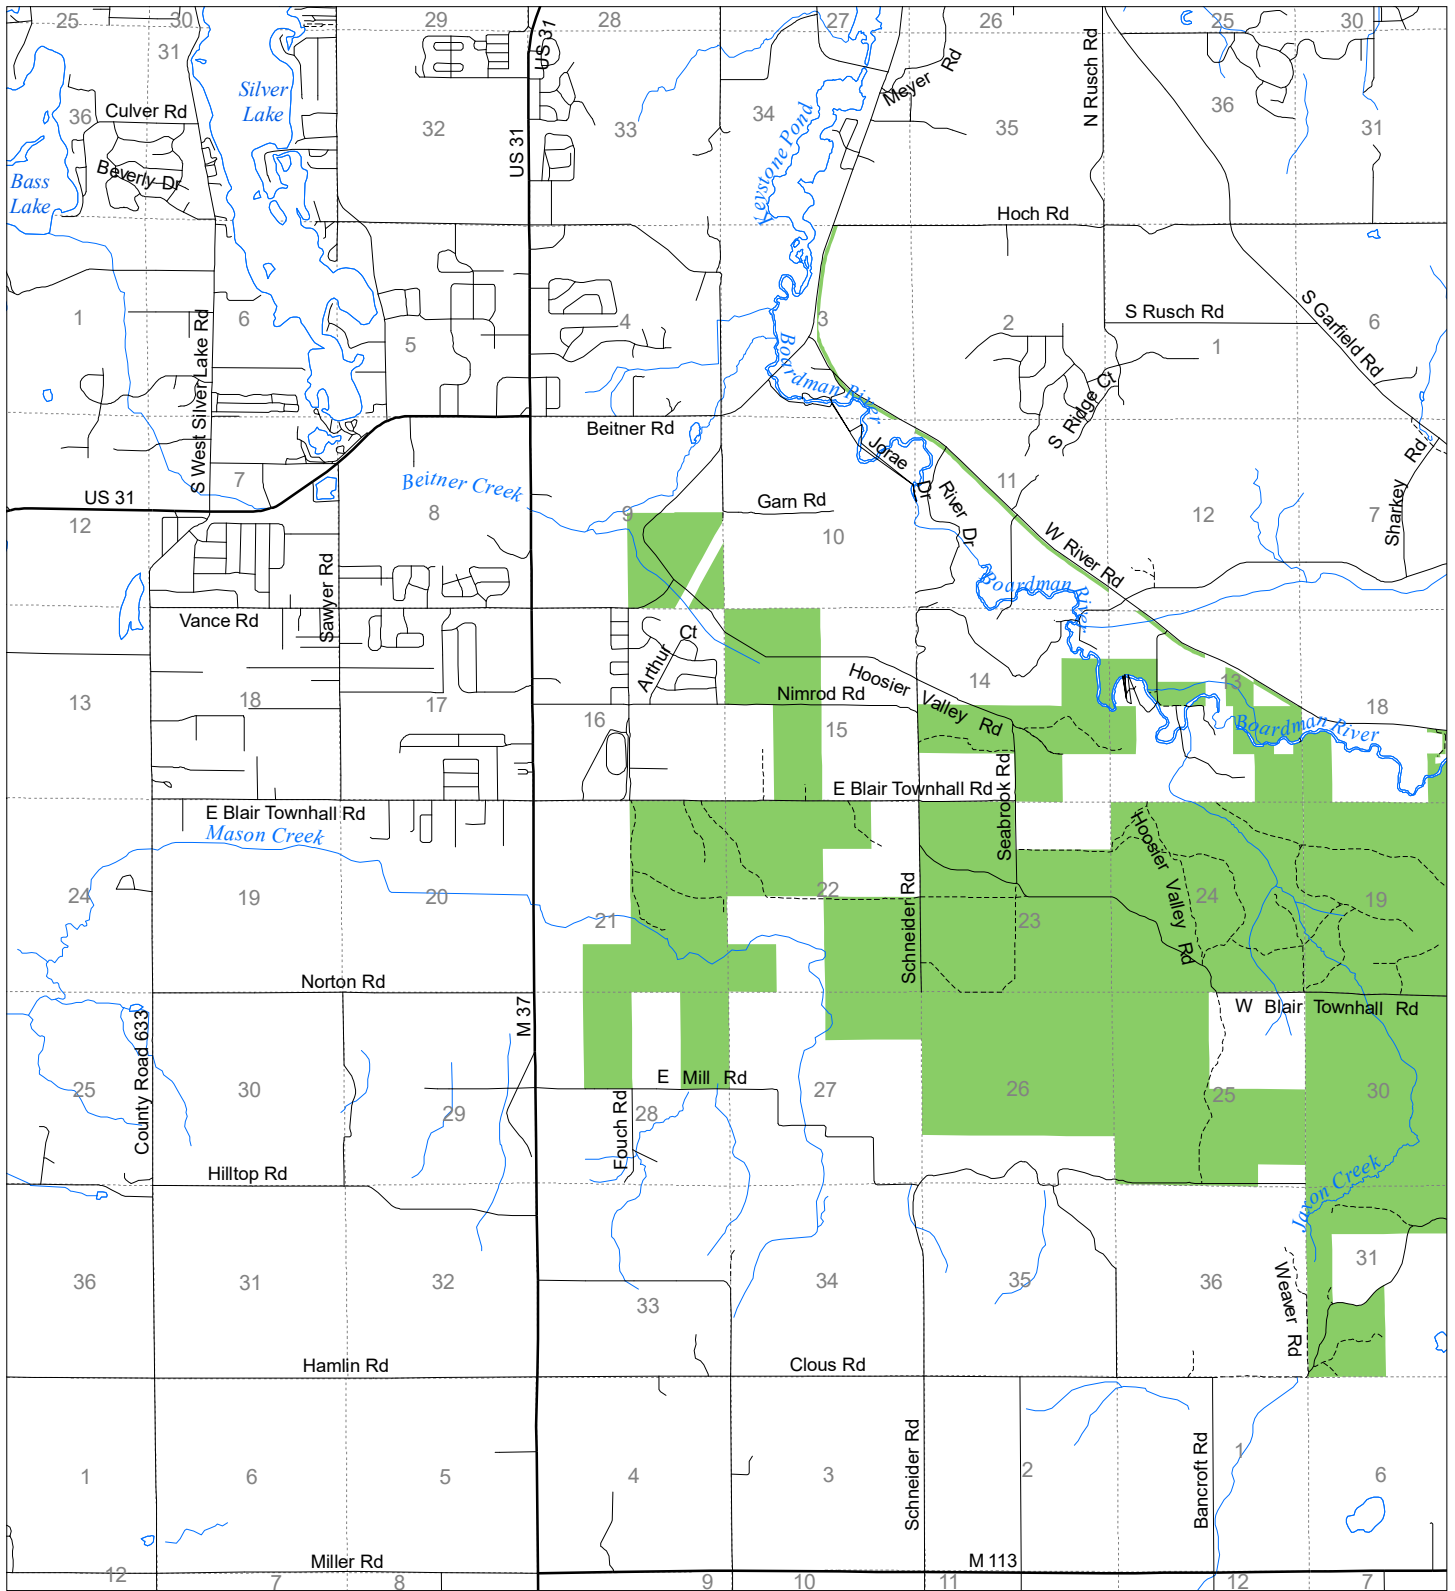

Fuelwood Collection Grand Traverse County T26N,R11W

- State land open to fuelwood collection
- State land closed to fuelwood collection

Effective: April 1, 2019

Date: 03/20/2019