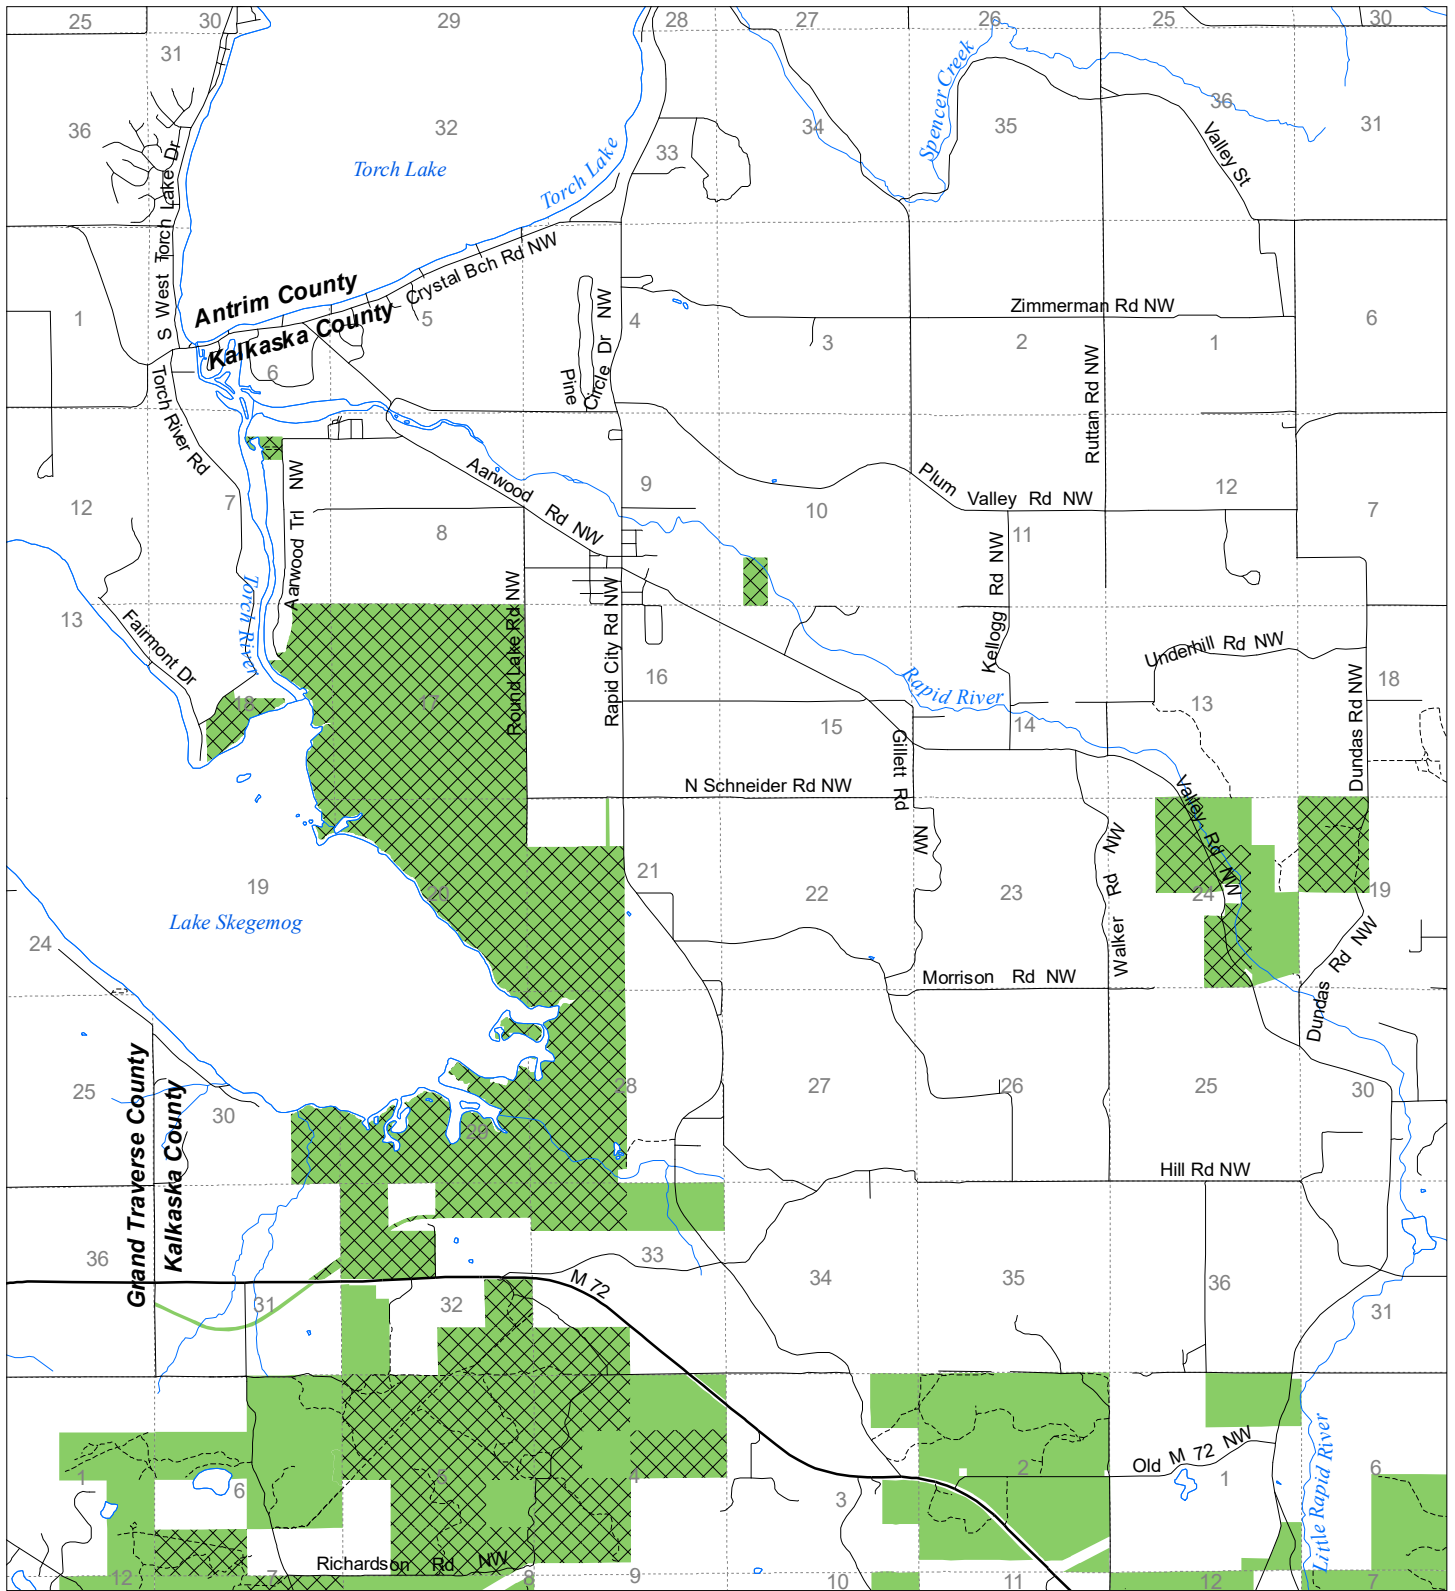

# Fuelwood Collection Kalkaska County T28N,R08W

- State land open to fuelwood collection
- State land closed to fuelwood collection

Effective: April 1, 2019

Date: 03/20/2019