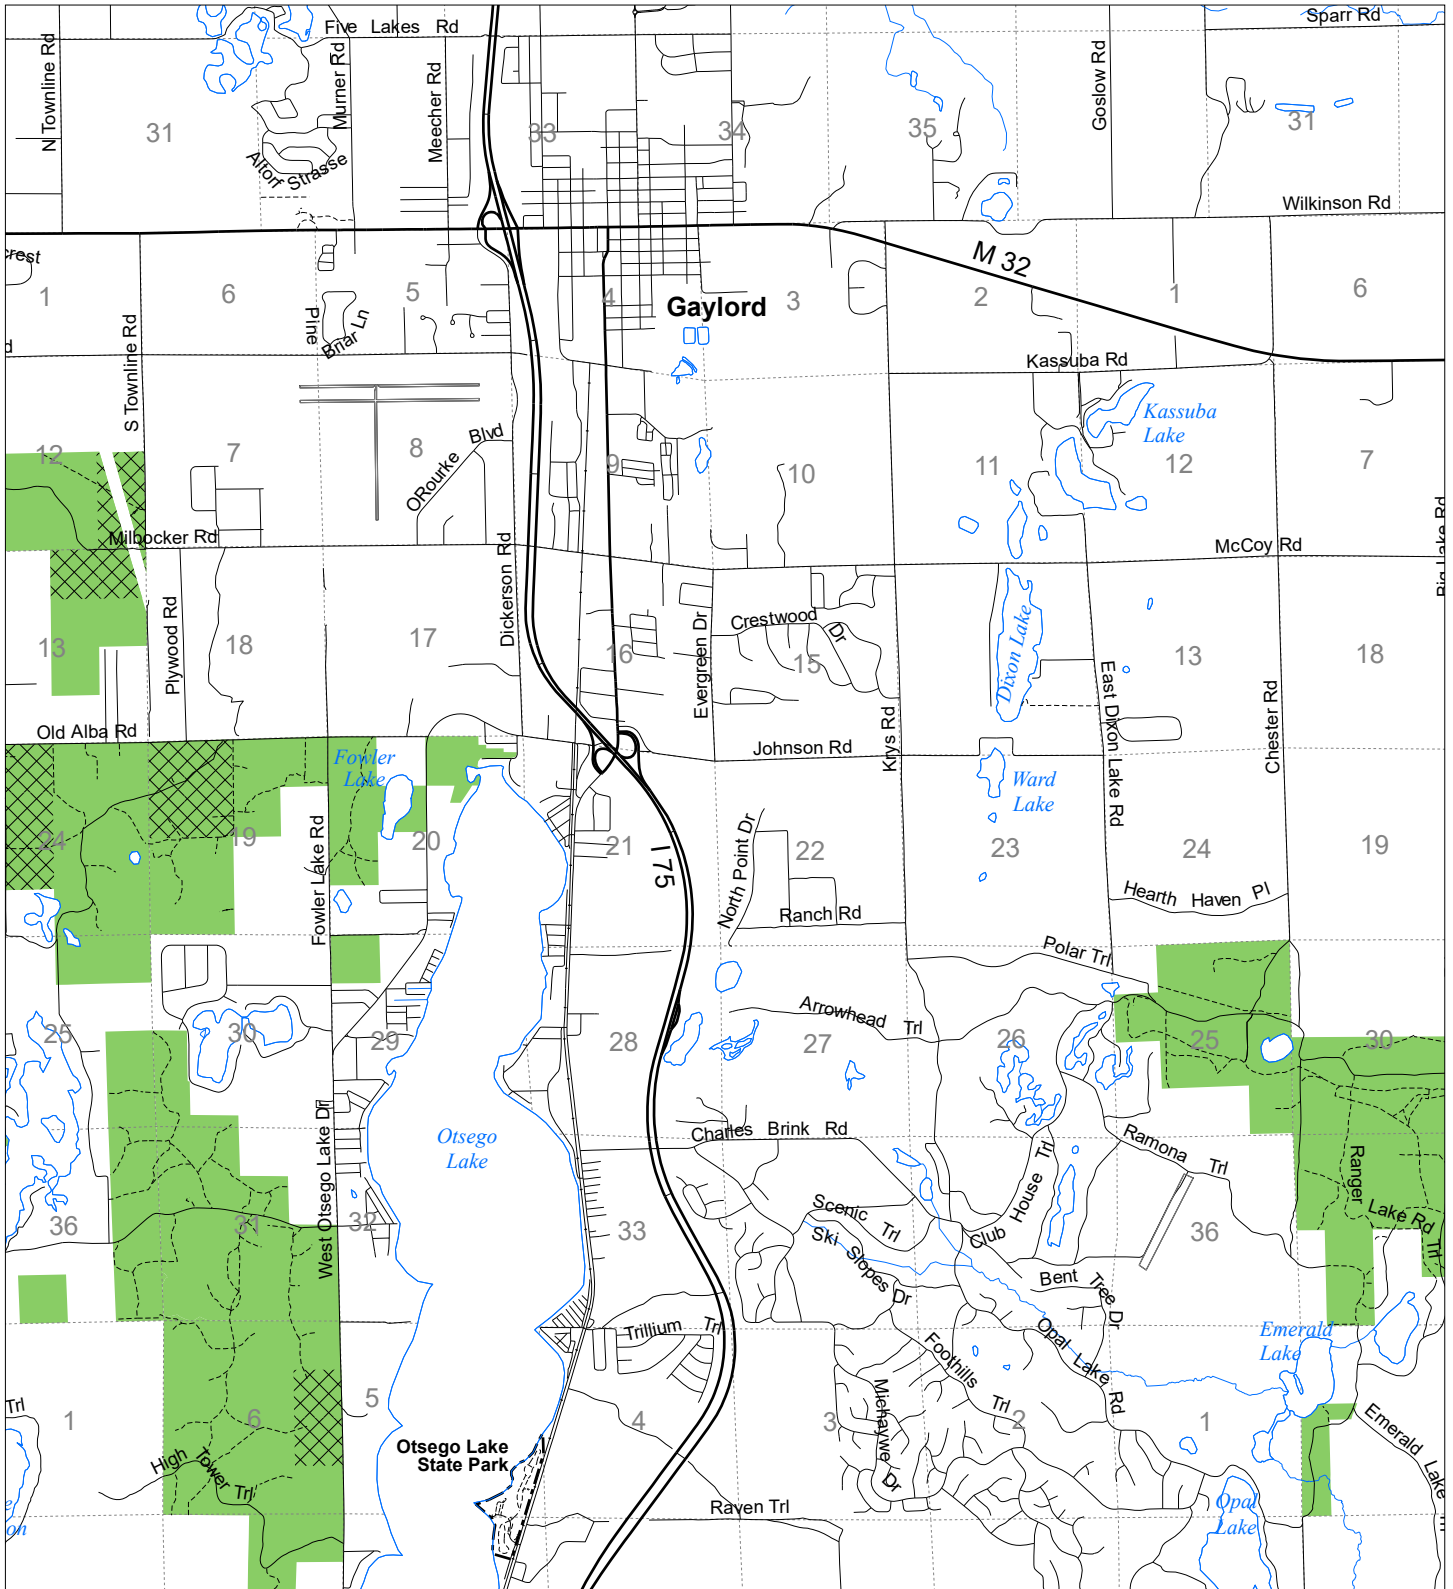

# Fuelwood Collection Otsego County T30N, R03W

- State land open to fuelwood collection
- State land closed to fuelwood collection

Effective: April 1, 2019