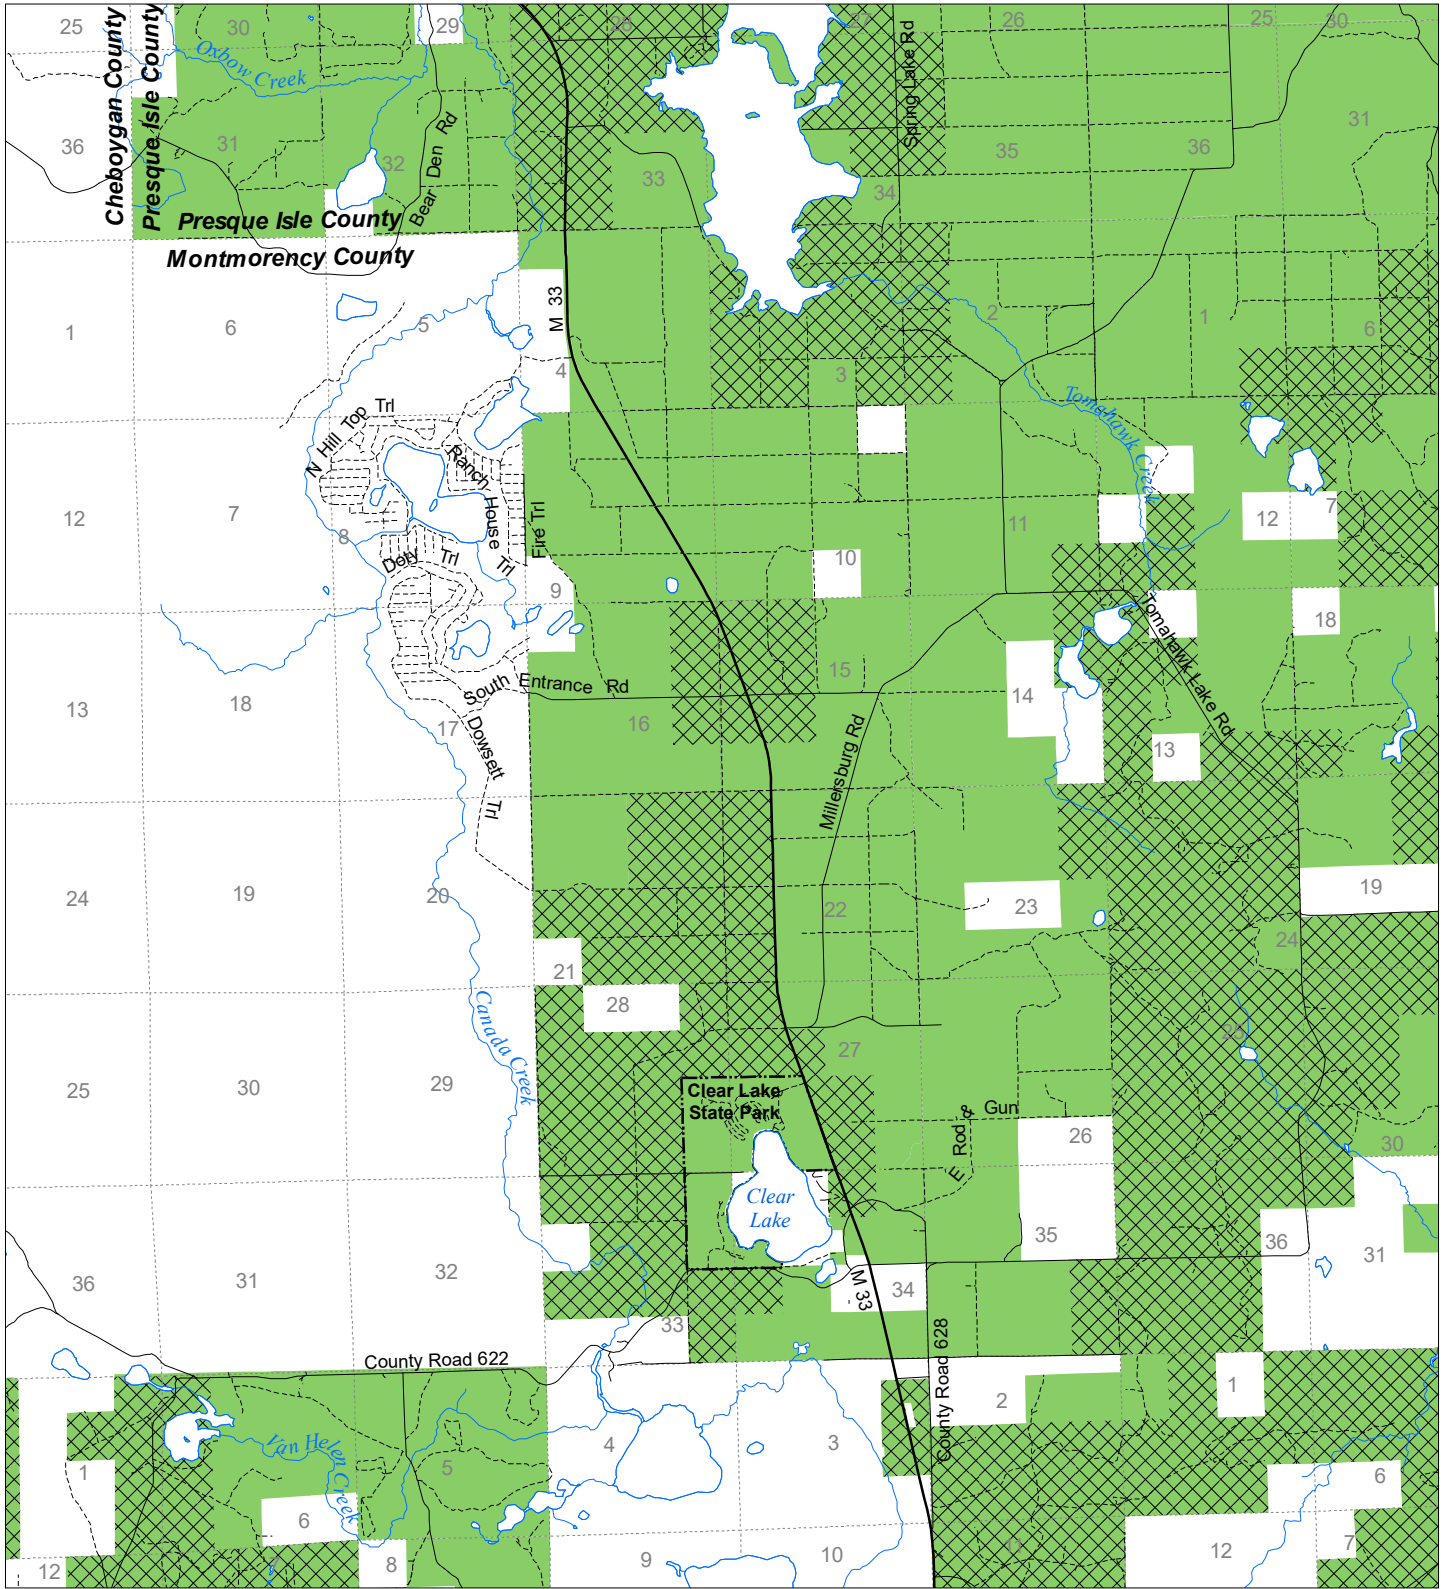

Fuelwood Collection
 Montmorency County
T32N,R02E

- State land open to fuelwood collection
- State land closed to fuelwood collection

Effective: April 1, 2019

Date: 03/20/2019