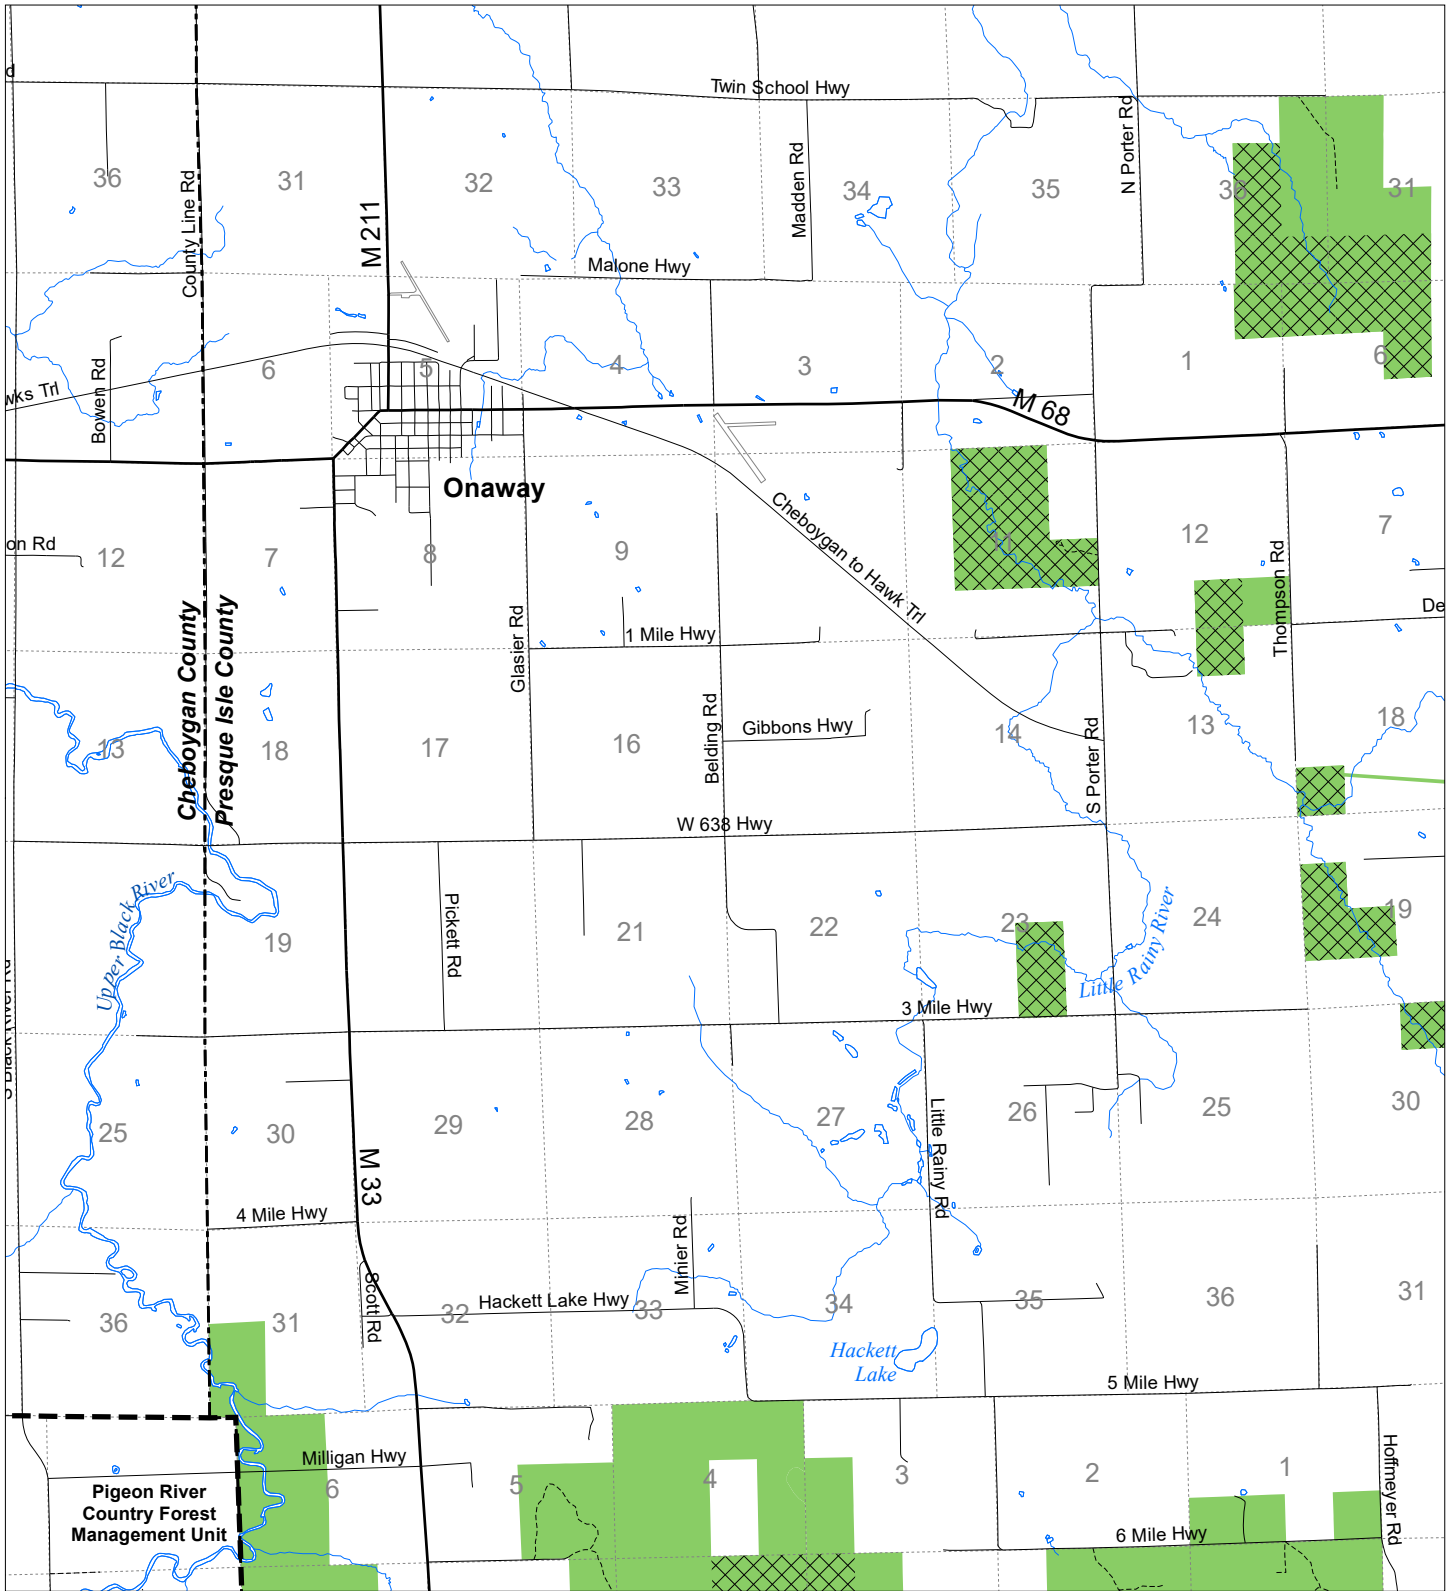

Fuelwood Collection Presque Isle County T34N, R02E

- State land open to fuelwood collection
- State land closed to fuelwood collection

Effective: April 1, 2019