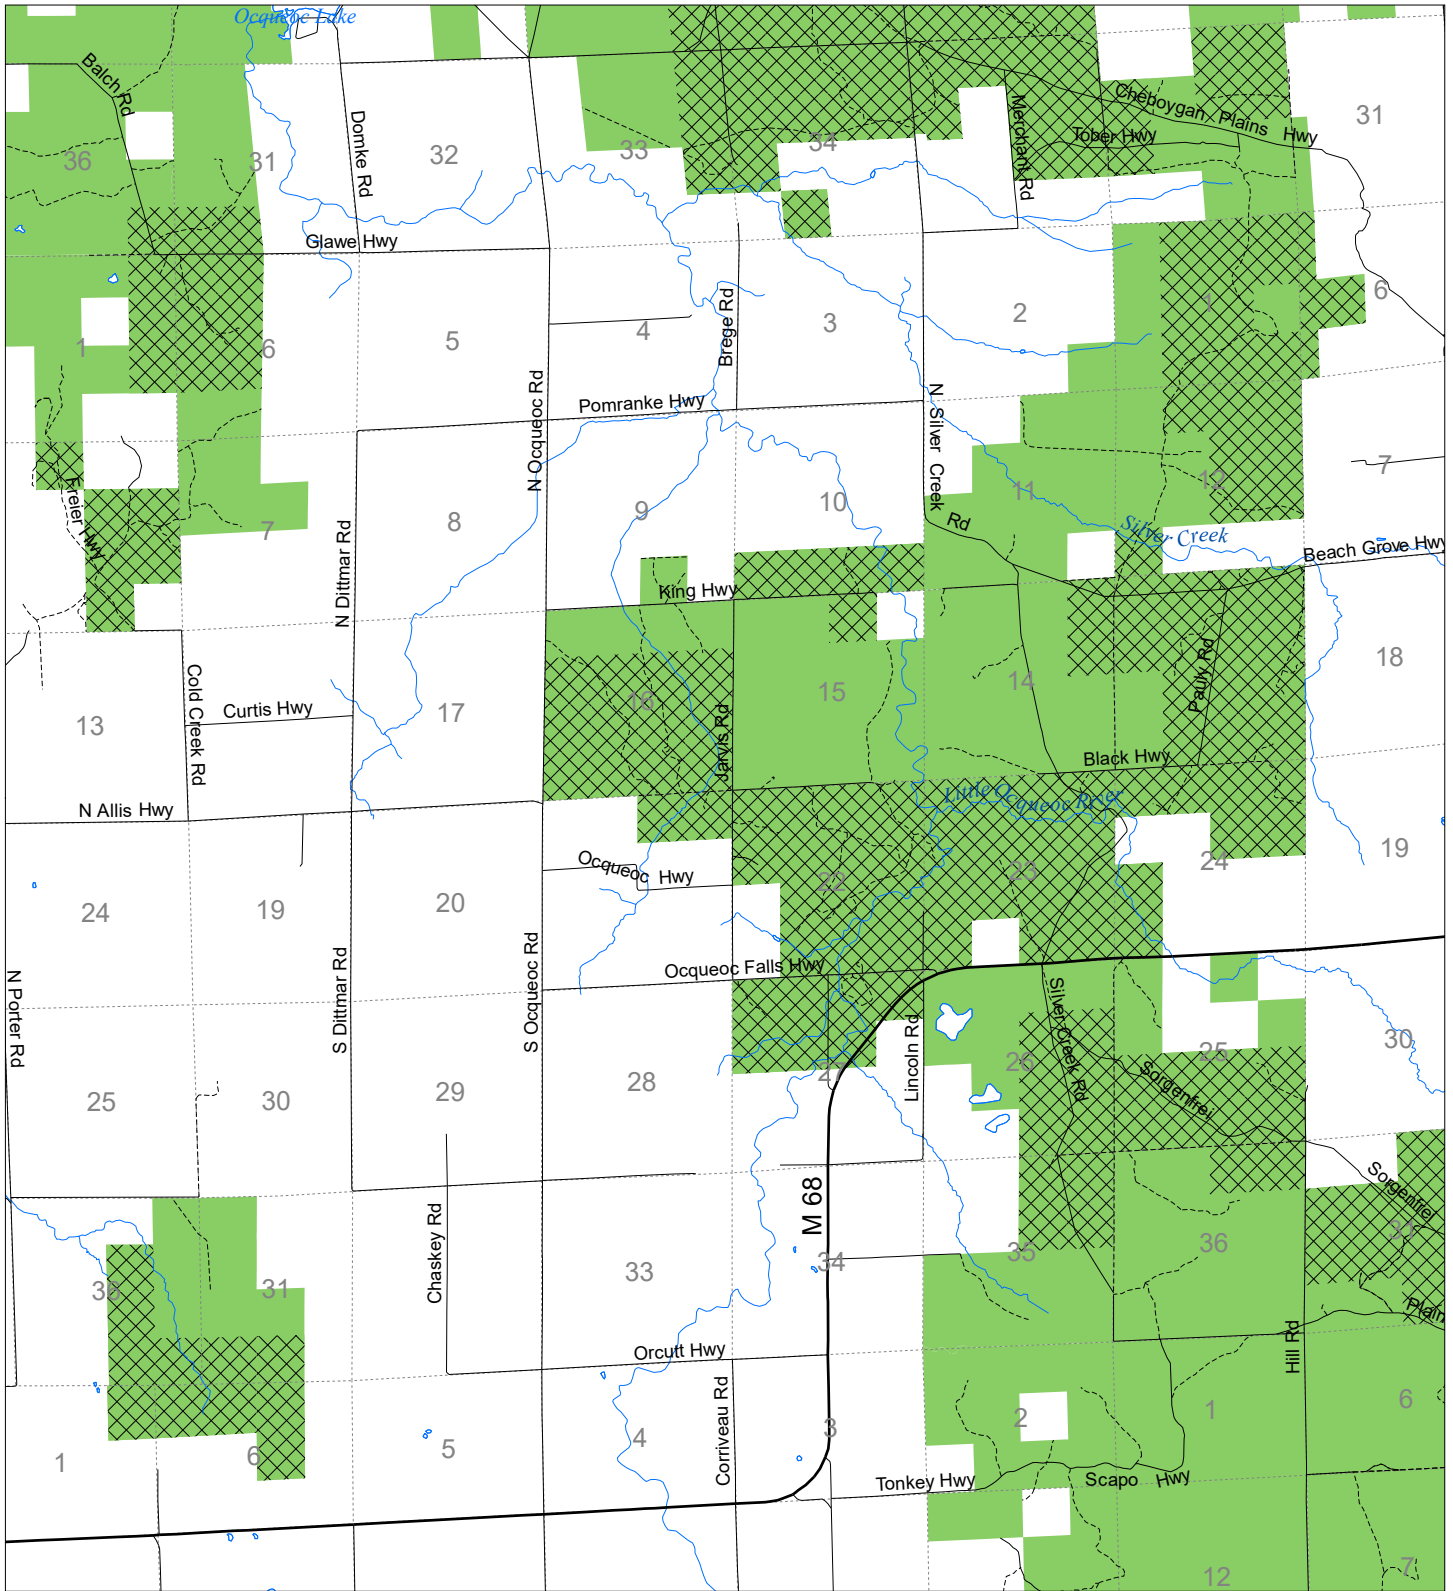

Fuelwood Collection Presque Isle County T35N, R03E

- State land open to fuelwood collection
- State land closed to fuelwood collection

Effective: April 1, 2019