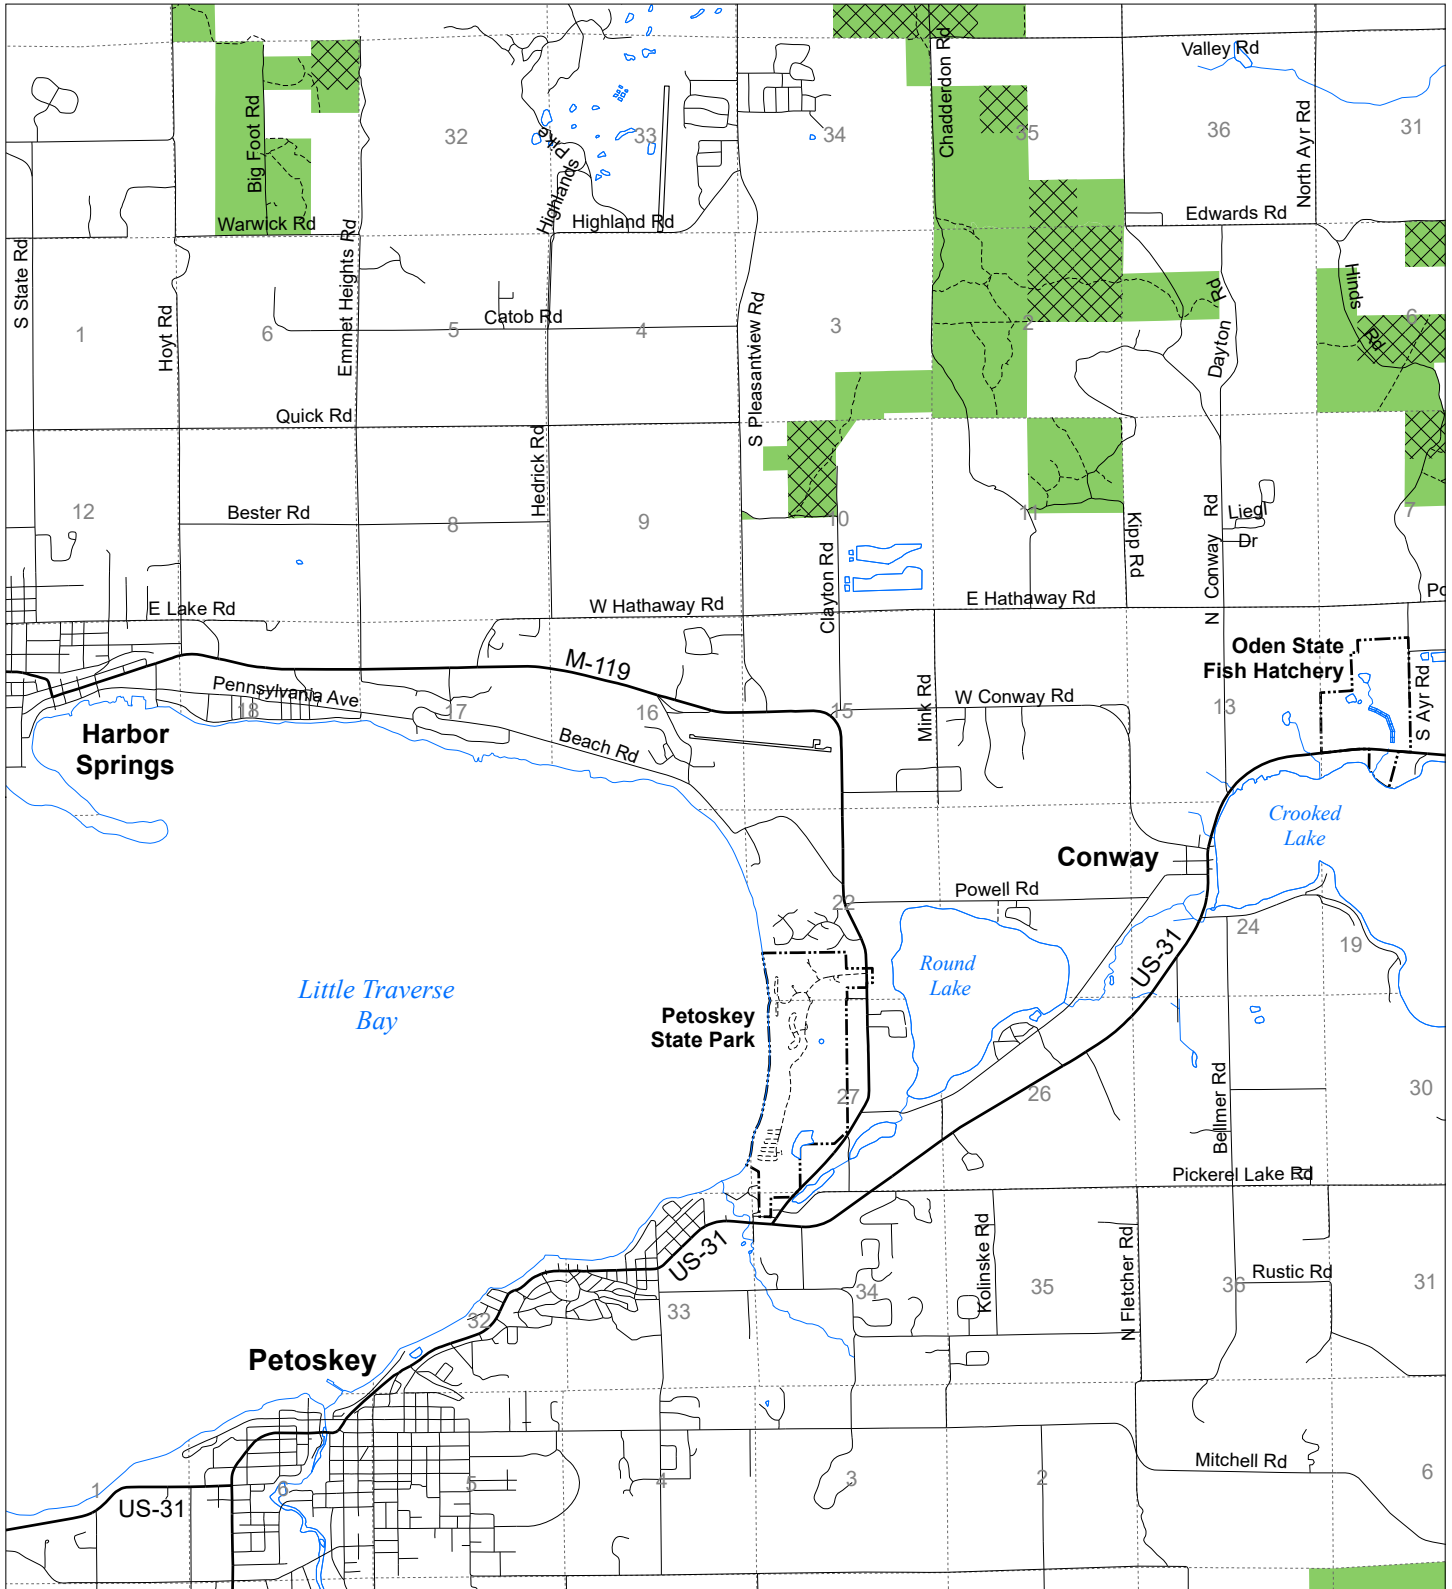

Fuelwood Collection  
 Emmet County  
 T35N, R05W

- State land open to fuelwood collection
- State land closed to fuelwood collection

Effective: April 1, 2019

Date: 03/07/2019