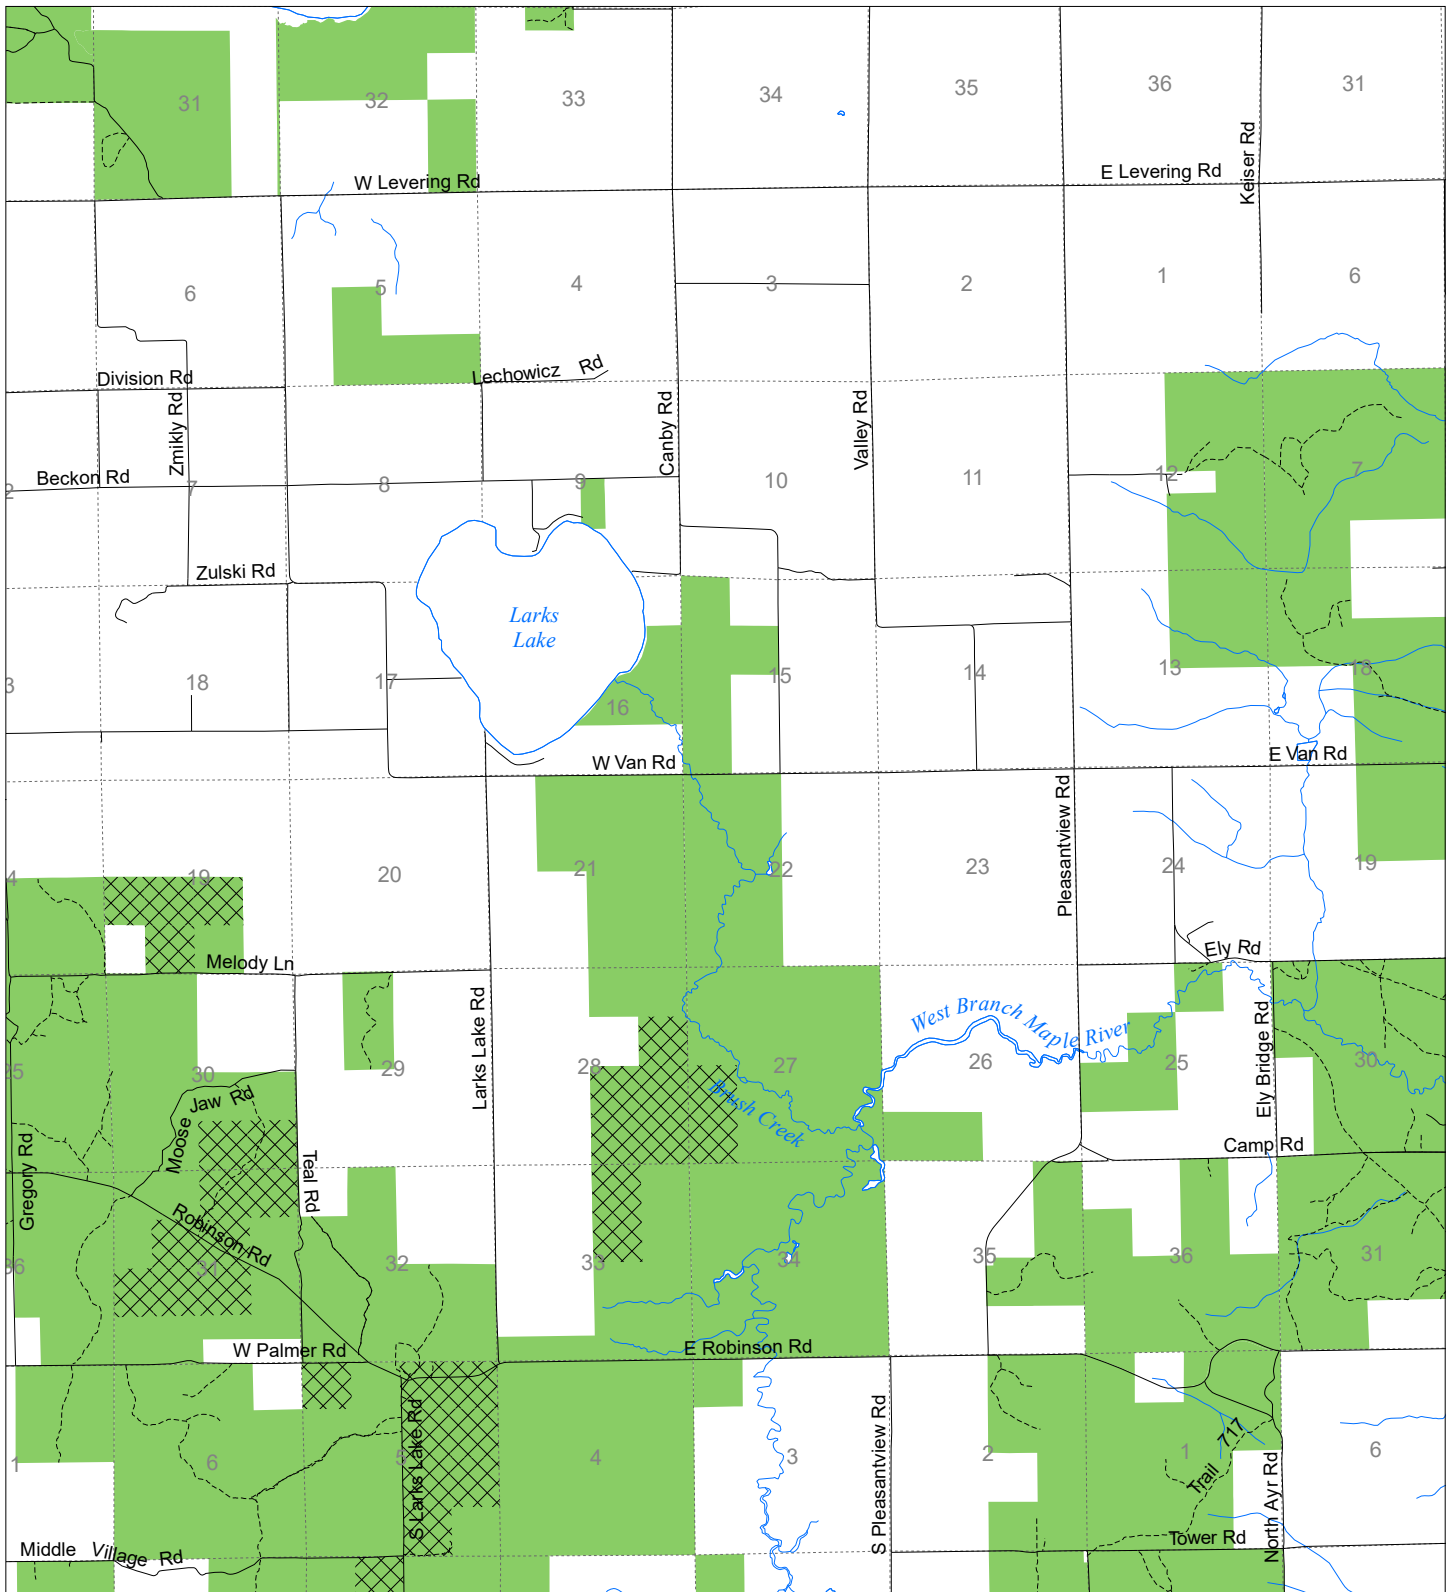

Fuelwood Collection Emmet County T37N, R05W

- State land open to fuelwood collection
- State land closed to fuelwood collection

Effective: April 1, 2019

Date: 03/07/2019