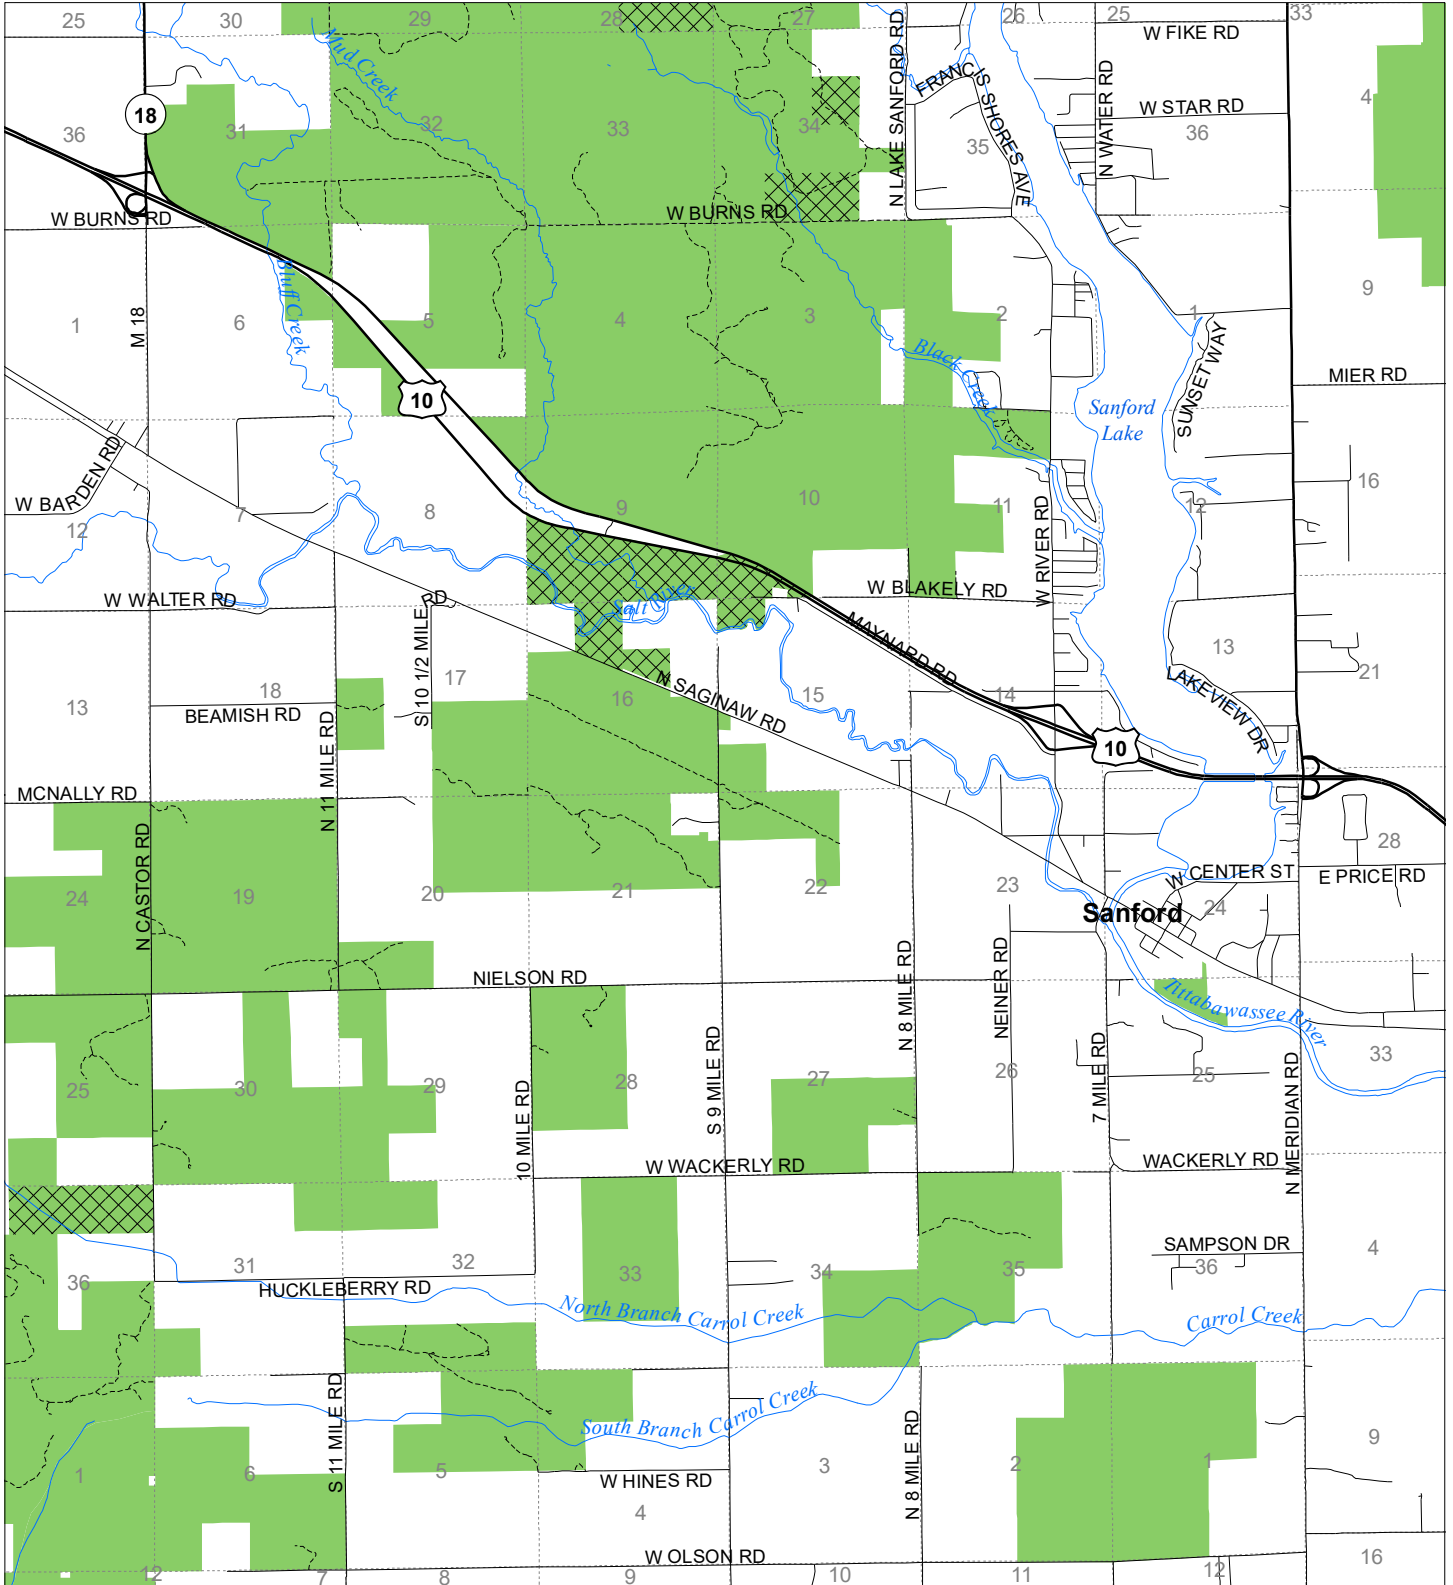

Fuelwood Collection Midland County T15N,R01W

- State land open to fuelwood collection
- State land closed to fuelwood collection

Effective: April 1, 2020

Date: 03/20/2020