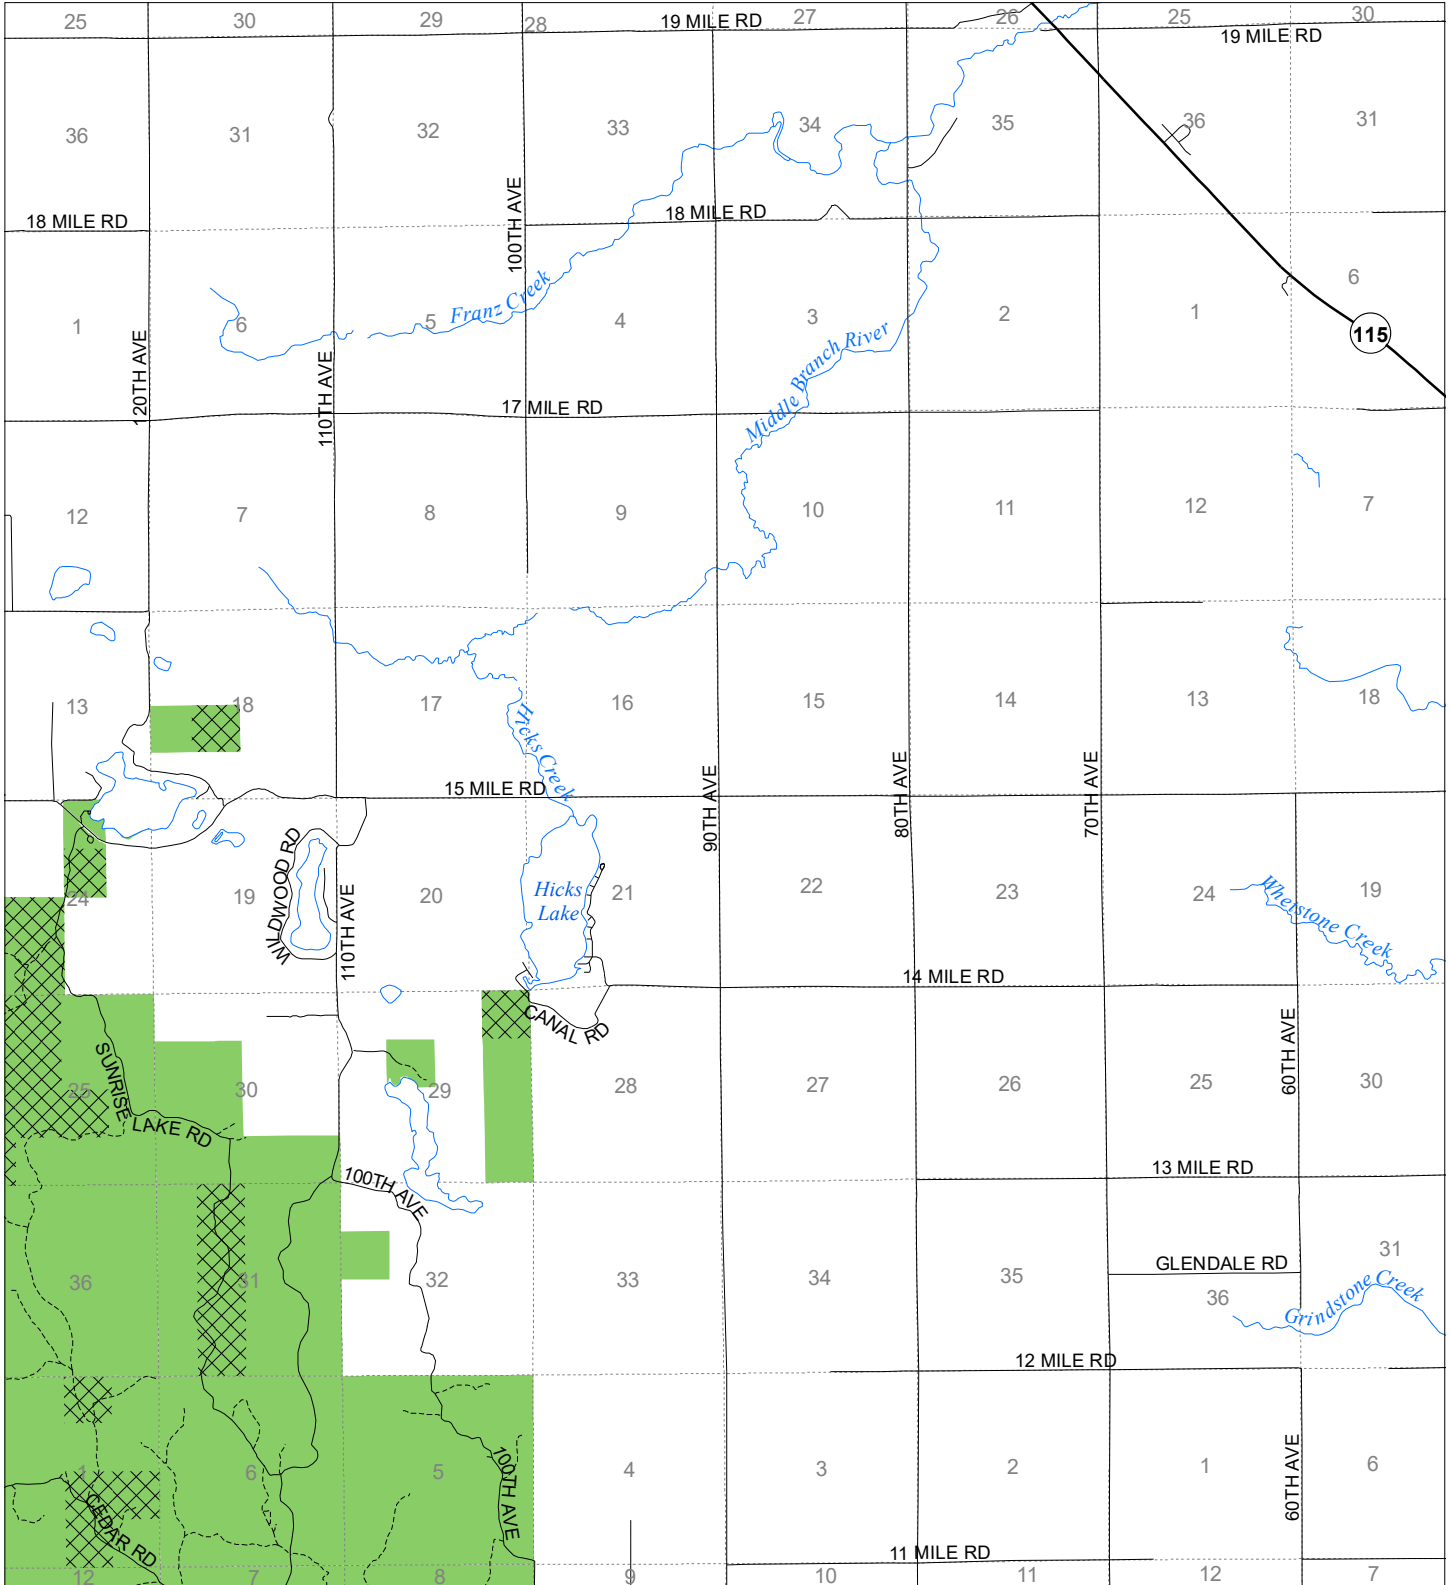

# Fuelwood Collection Osceola County T19N,R08W

- State land open to fuelwood collection
- State land closed to fuelwood collection

Effective: April 1, 2020