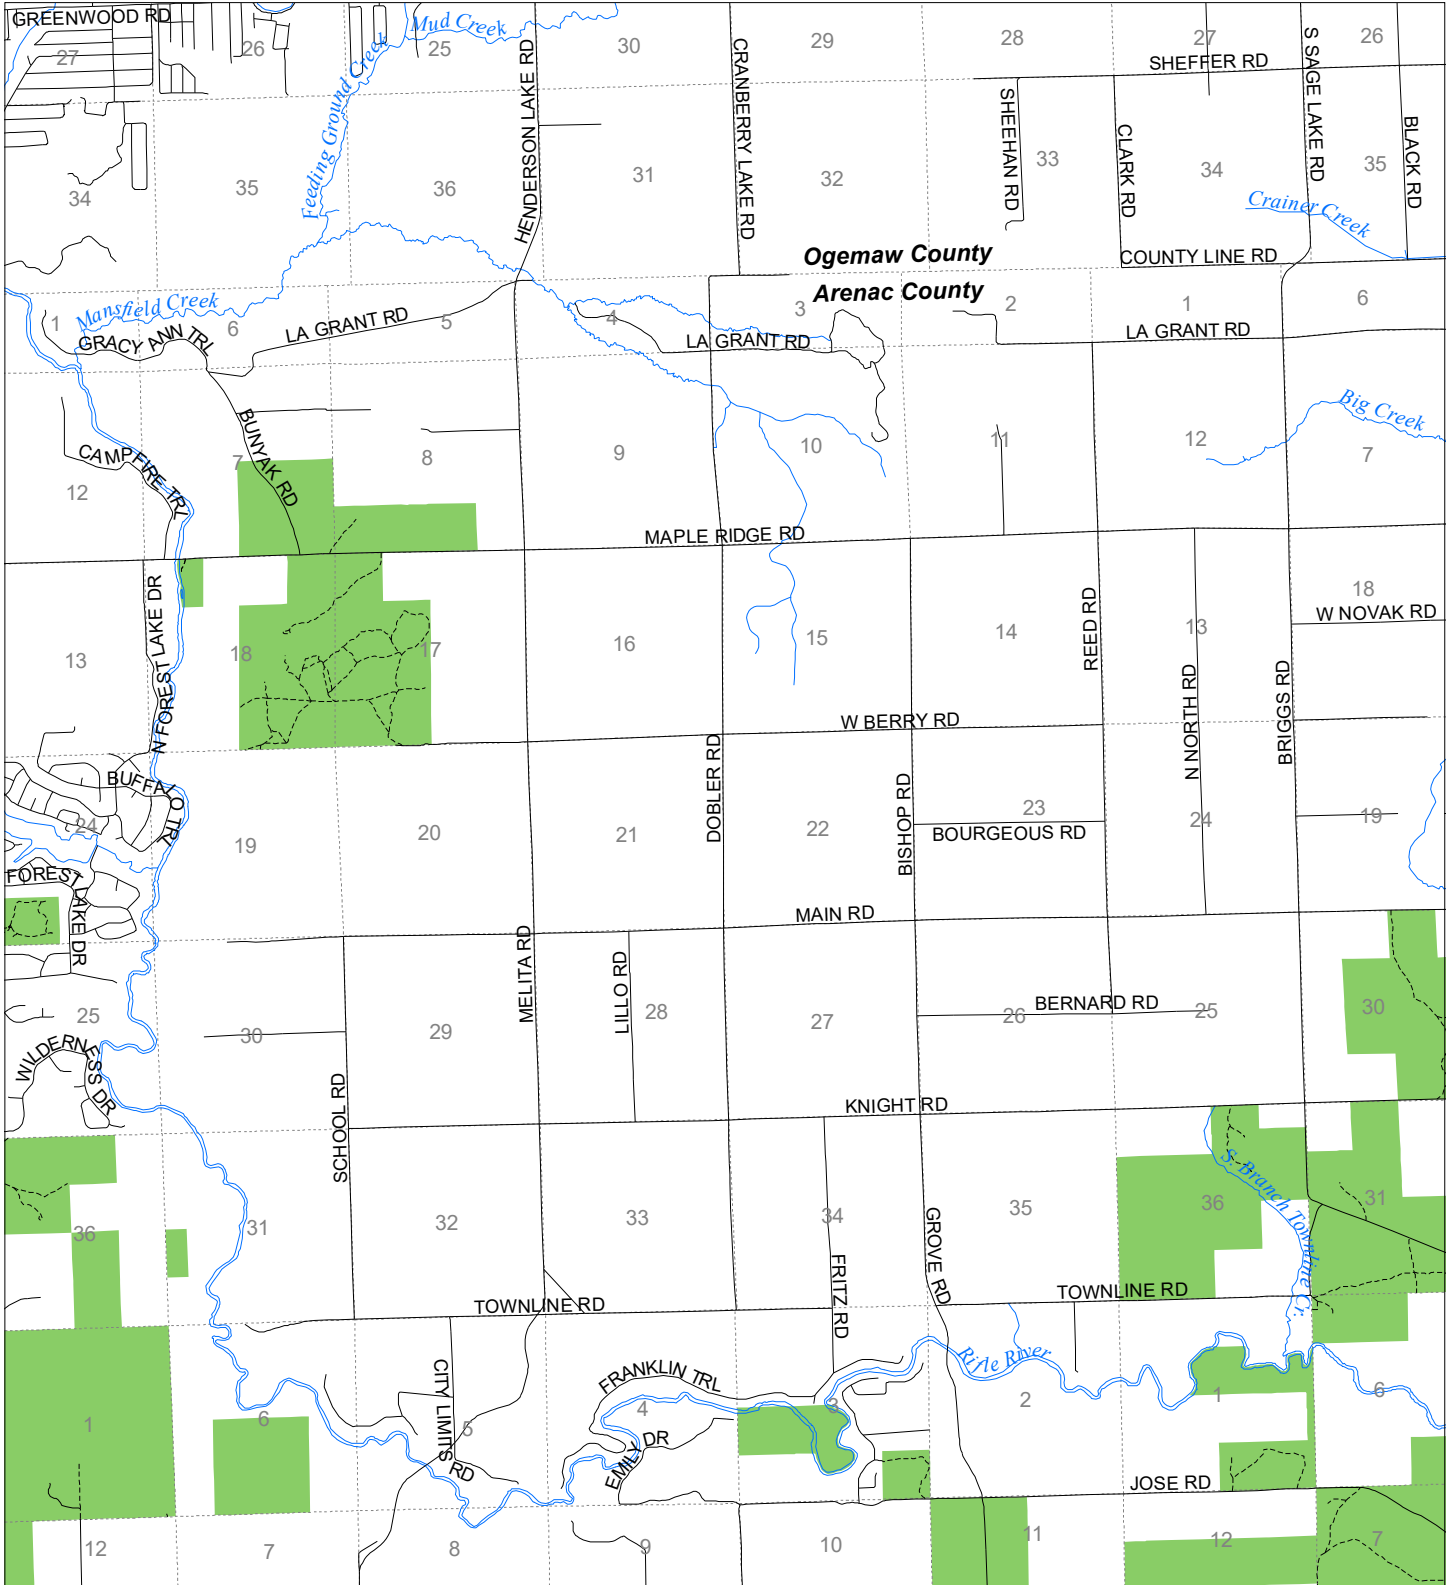

# Fuelwood Collection Arenac County T20N,R04E

- State land open to fuelwood collection
- State land closed to fuelwood collection

Effective: April 1, 2020