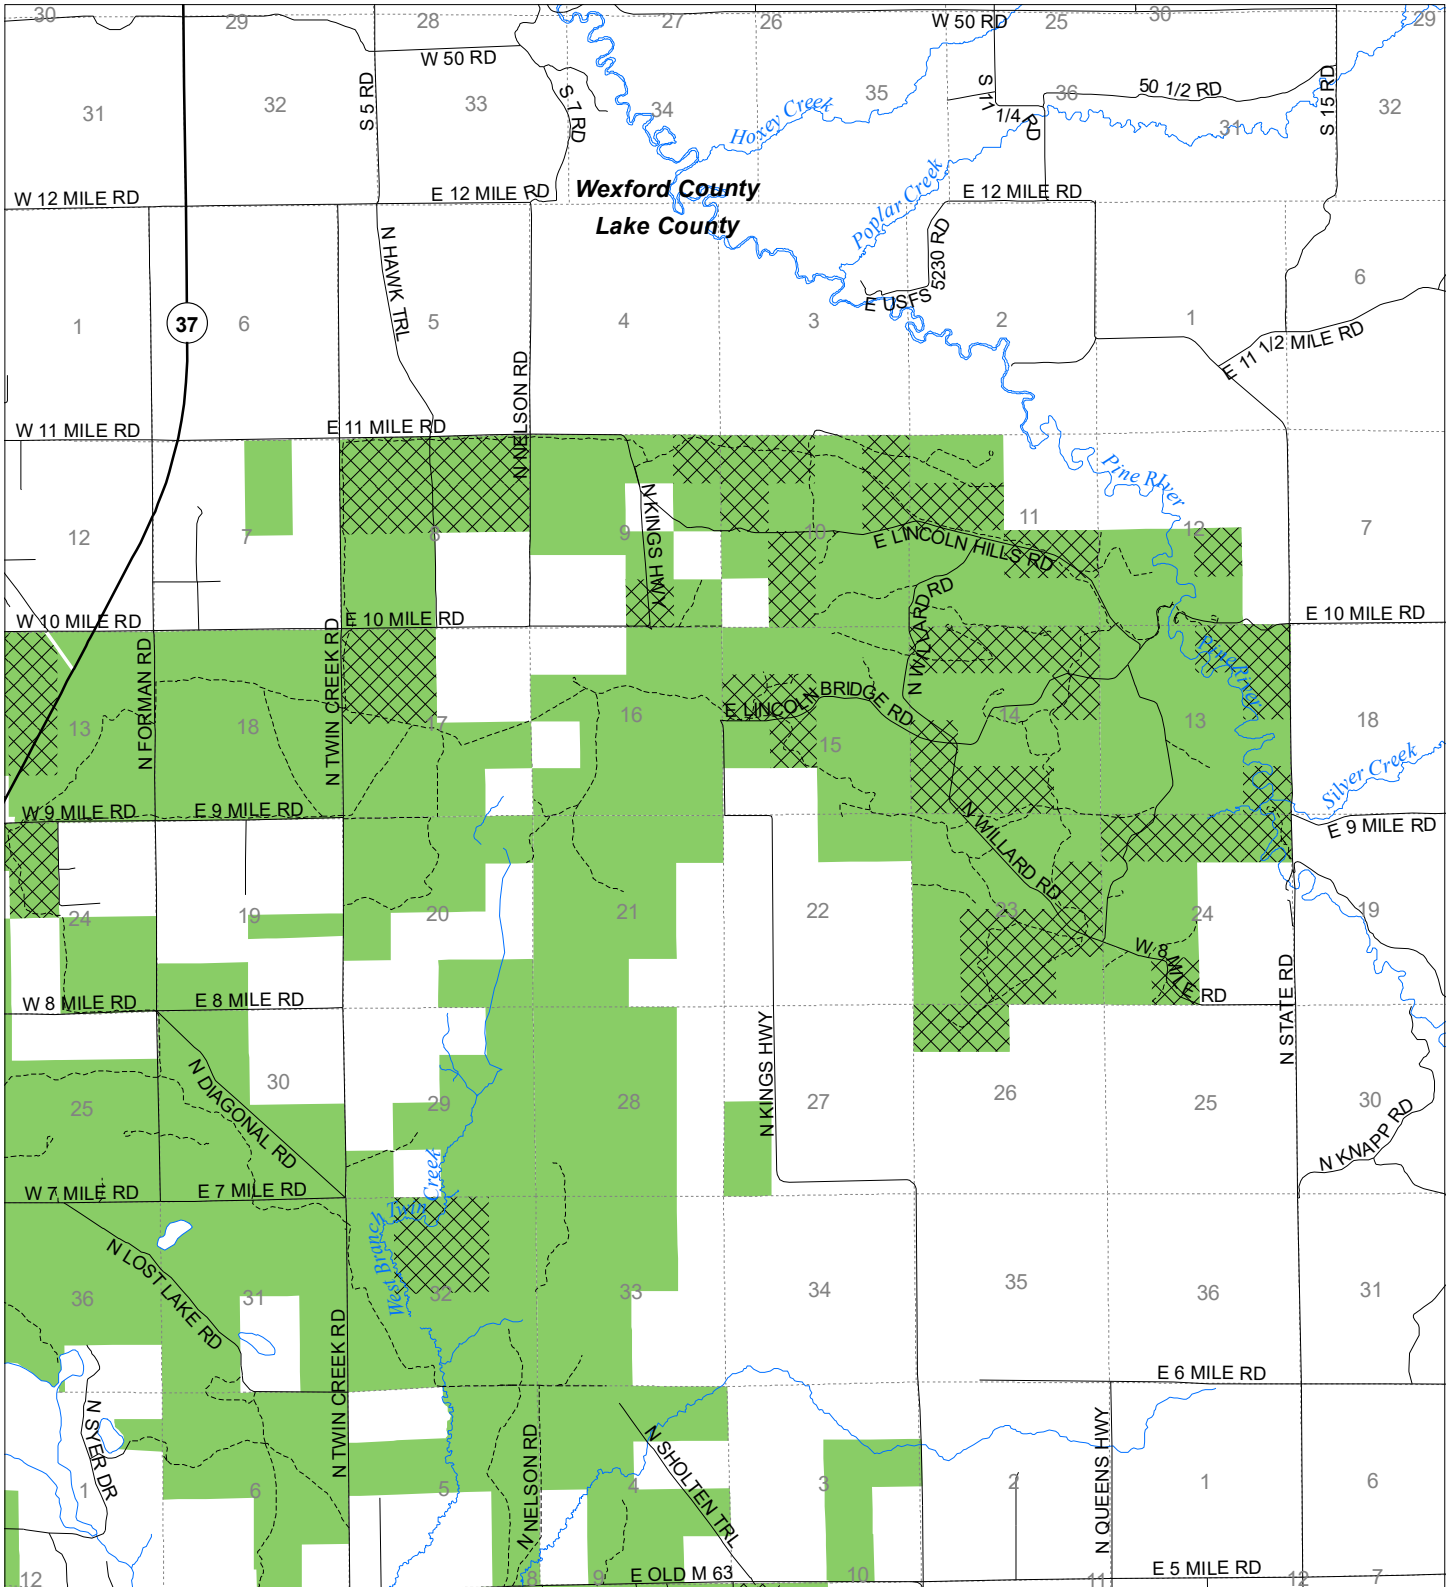

Fuelwood Collection Lake County T20N,R12W

- State land open to fuelwood collection
- State land closed to fuelwood collection

Effective: April 1, 2020