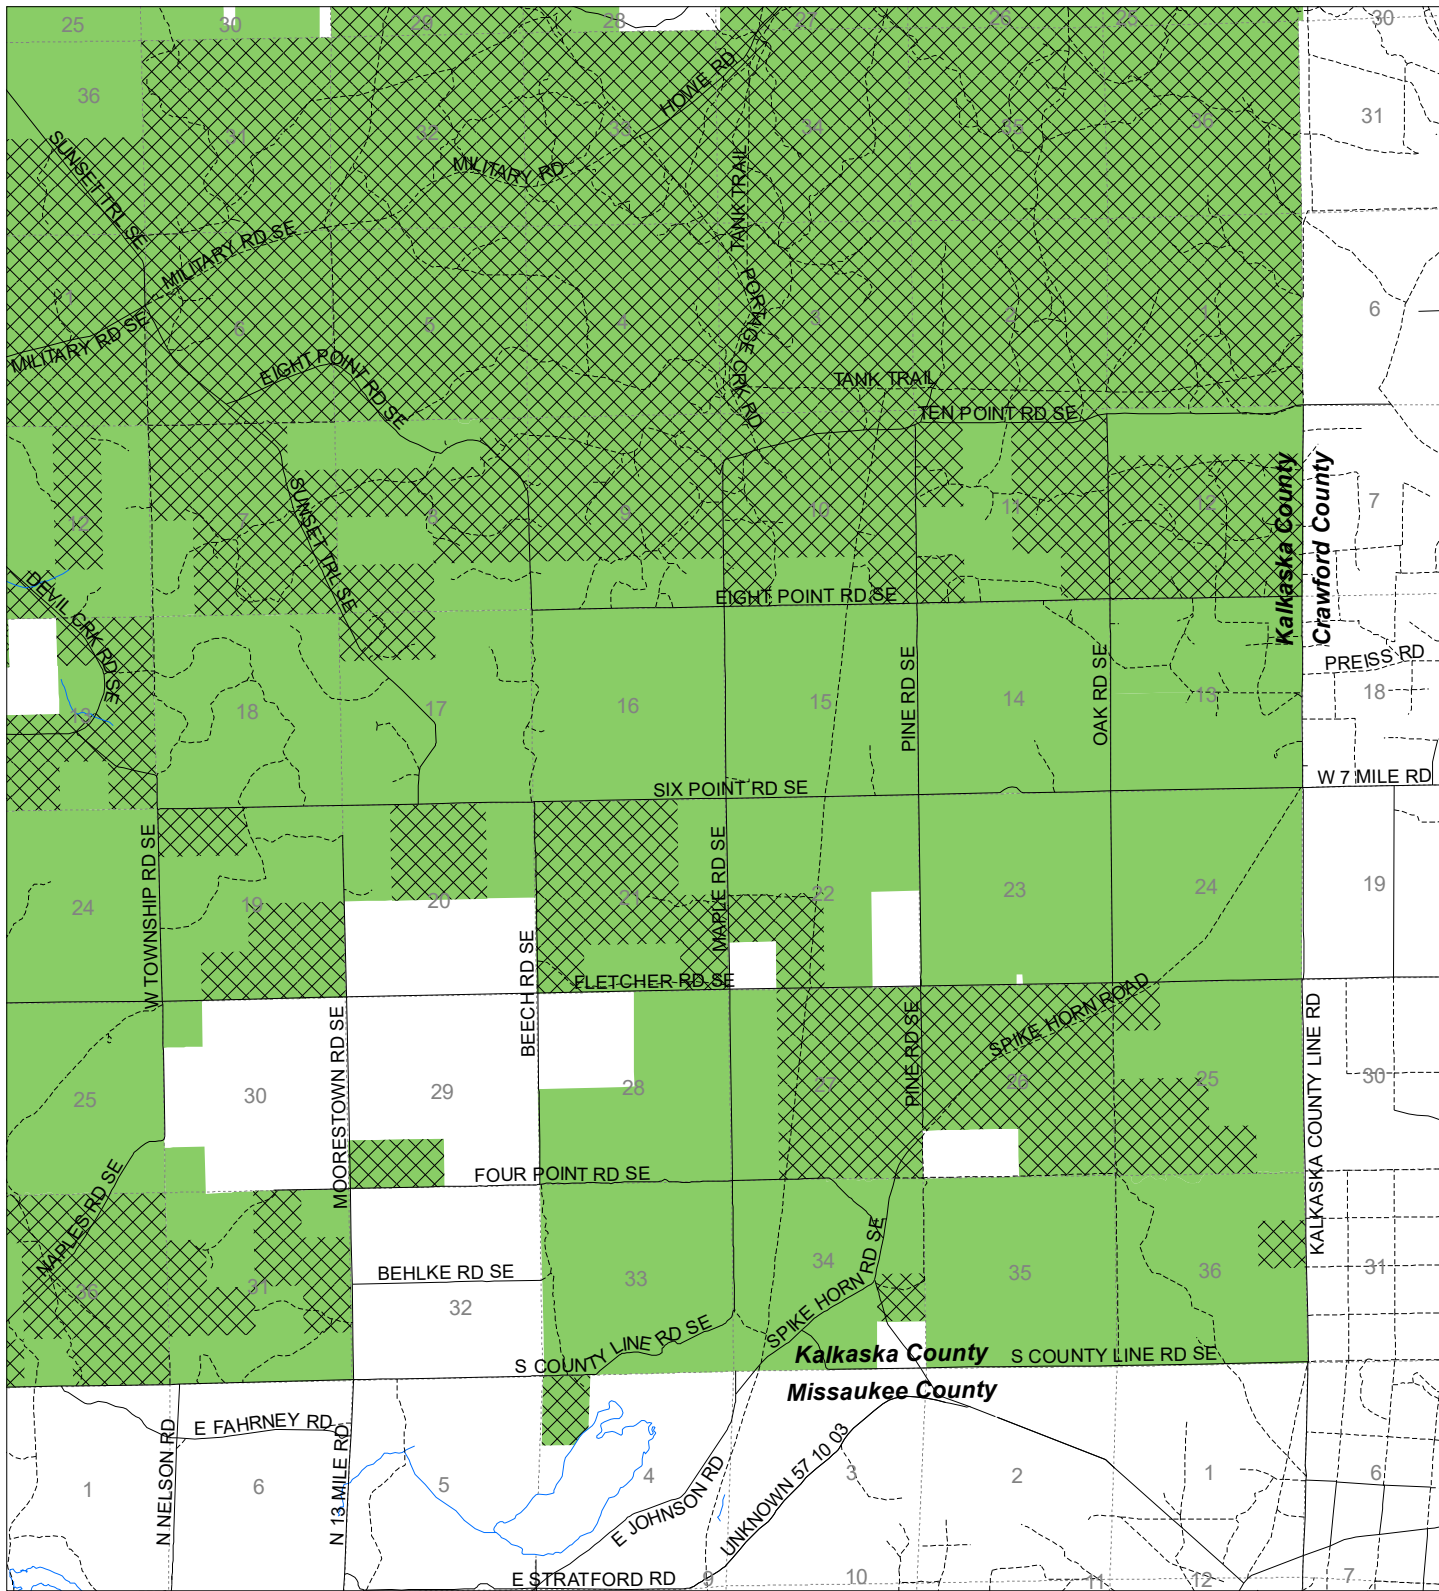

Fuelwood Collection
 Kalkaska County
T25N,R05W

- State land open to fuelwood collection
- State land closed to fuelwood collection

Effective: April 1, 2020

Date: 03/22/2020