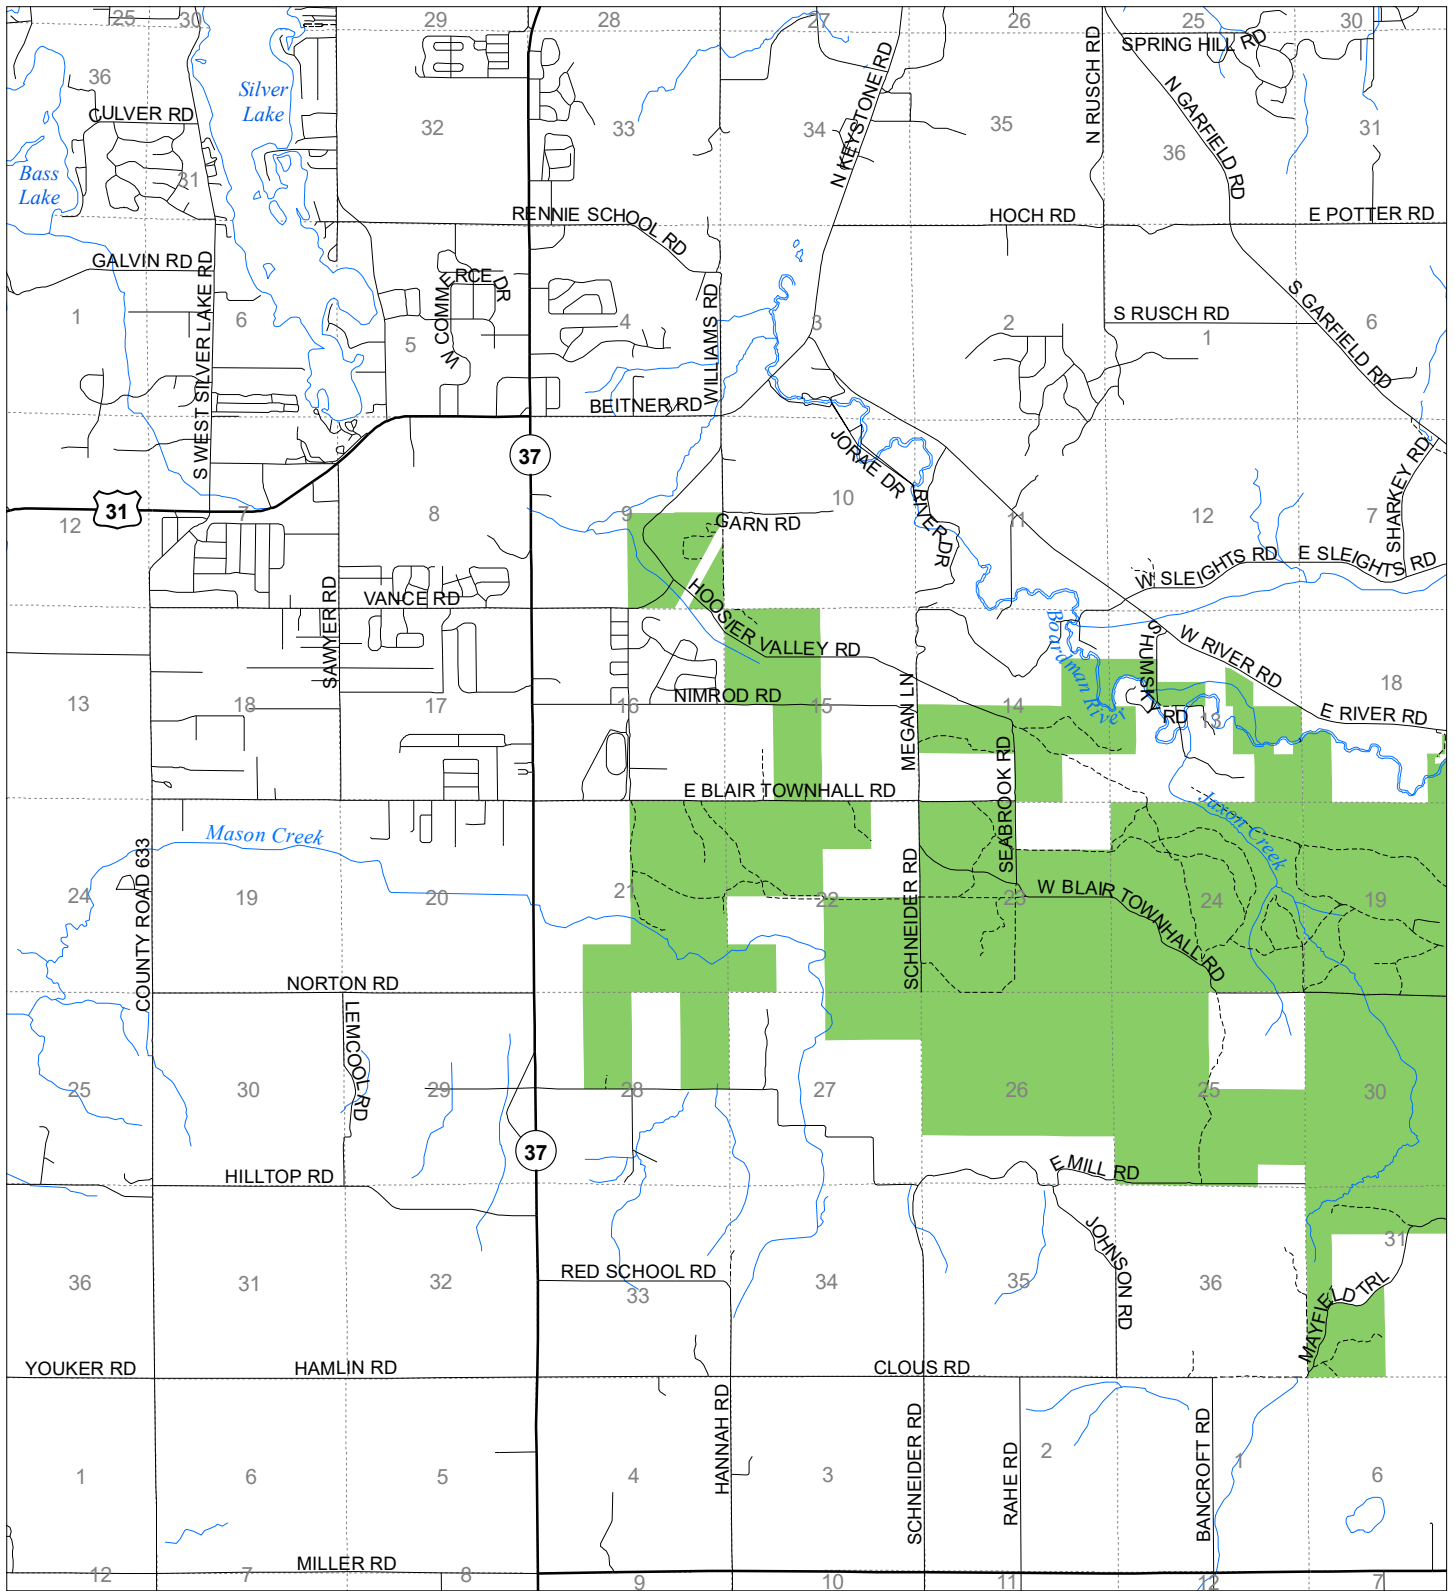

Fuelwood Collection Grand Traverse County T26N,R11W

- State land open to fuelwood collection
- State land closed to fuelwood collection

Effective: April 1, 2020