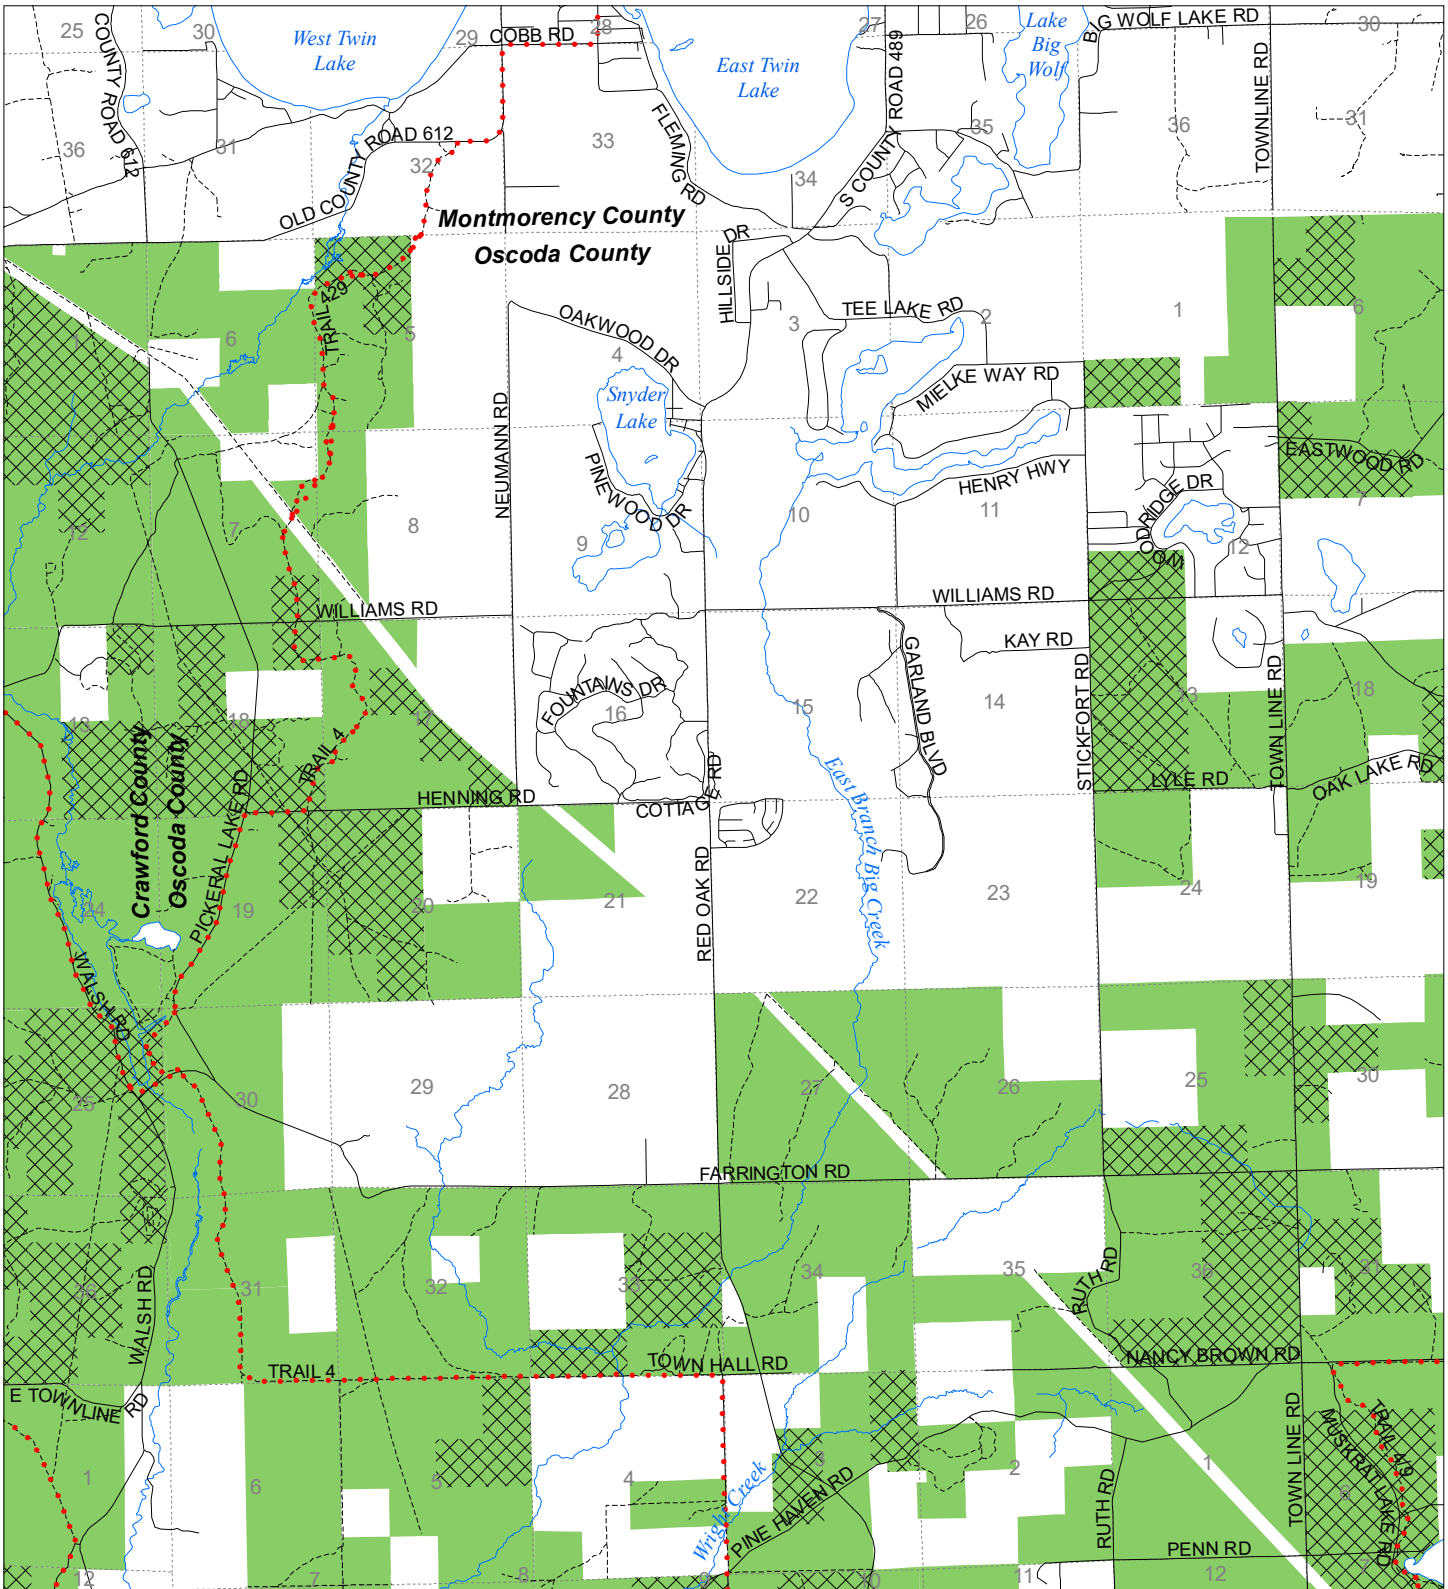

# Fuelwood Collection Oscoda County T28N,R01E

- State land open to fuelwood collection
- State land closed to fuelwood collection

..... Snowmobile trail

Effective: April 1, 2020

Date: 03/20/2020