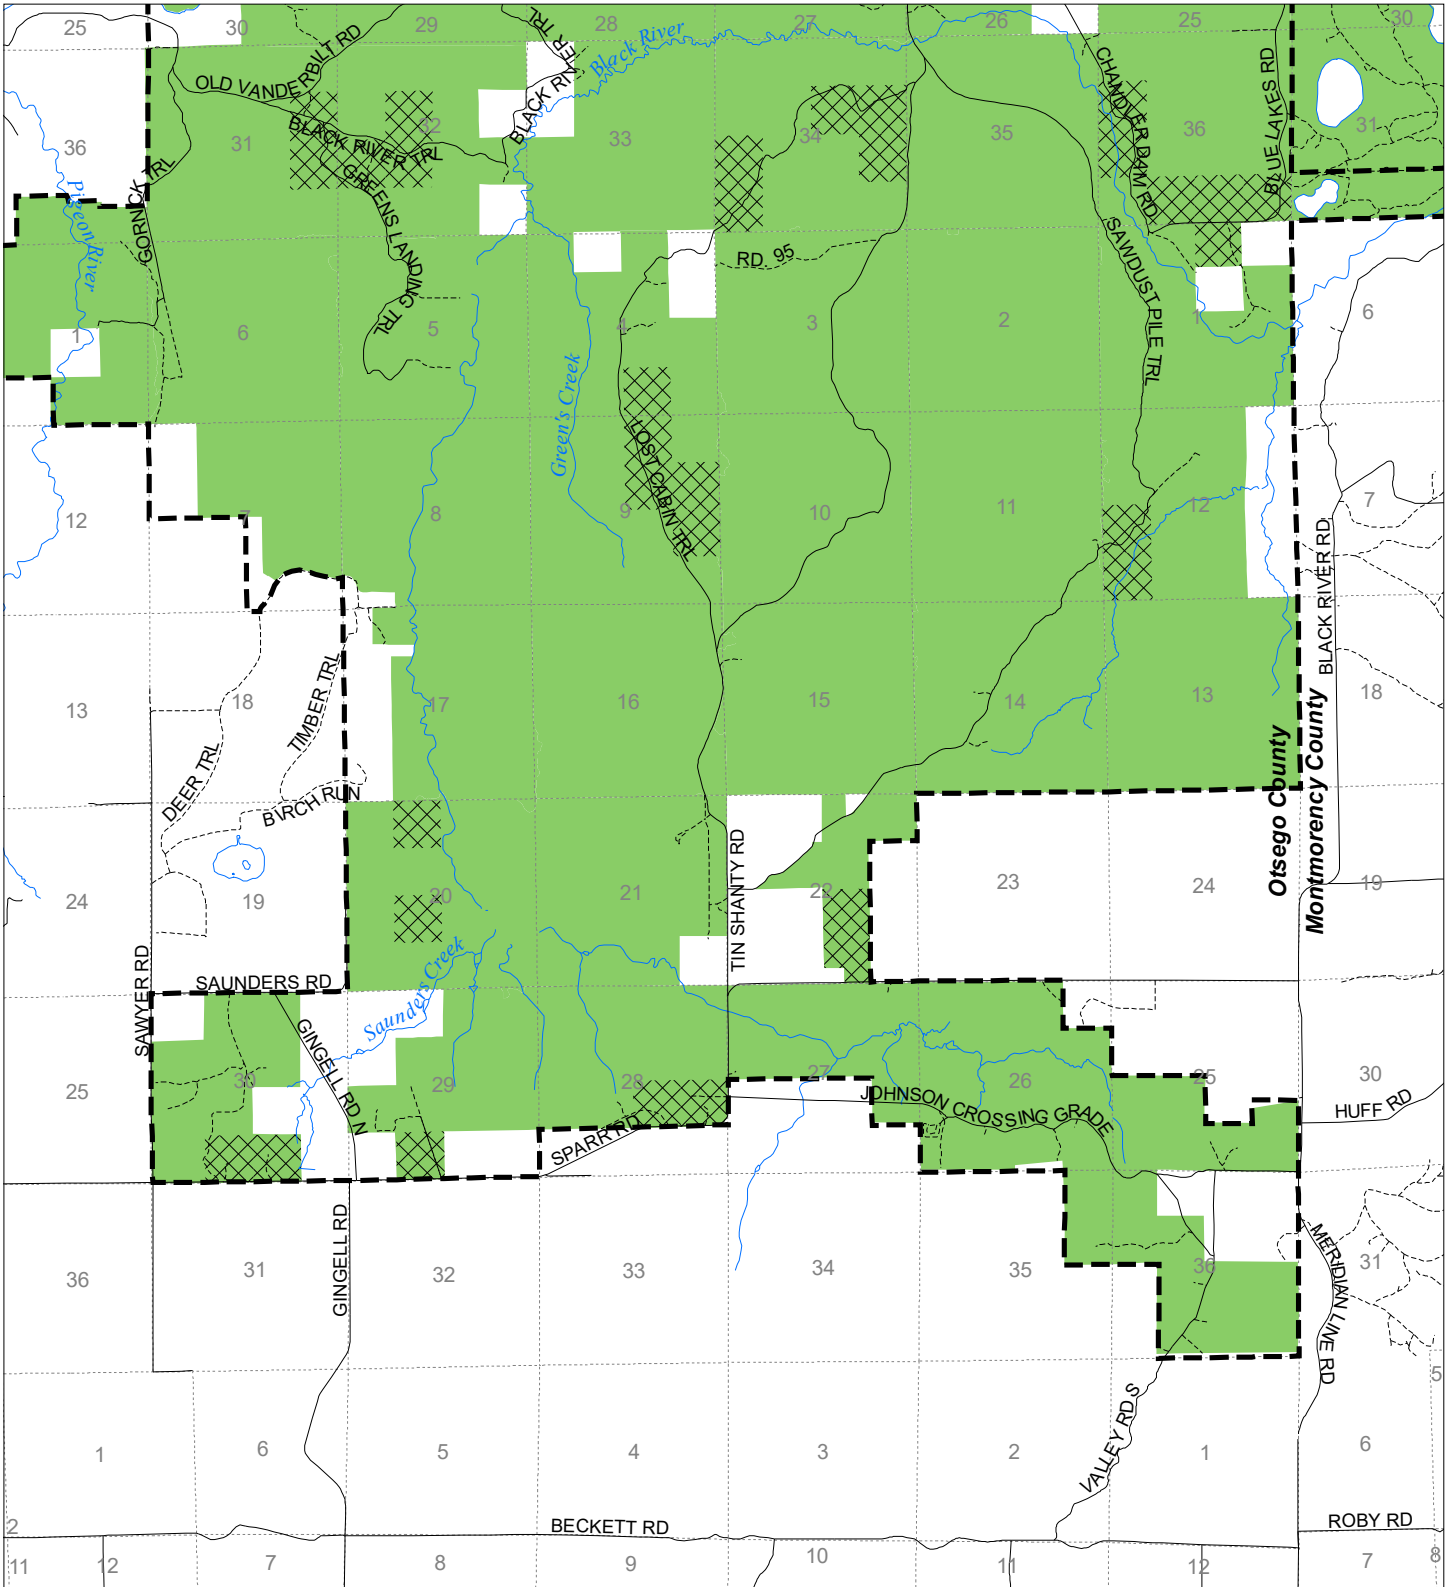

Fuelwood Collection
 Otsego County
T31N,R01W

- State land open to fuelwood collection
- State land closed to fuelwood collection

Effective: April 1, 2020