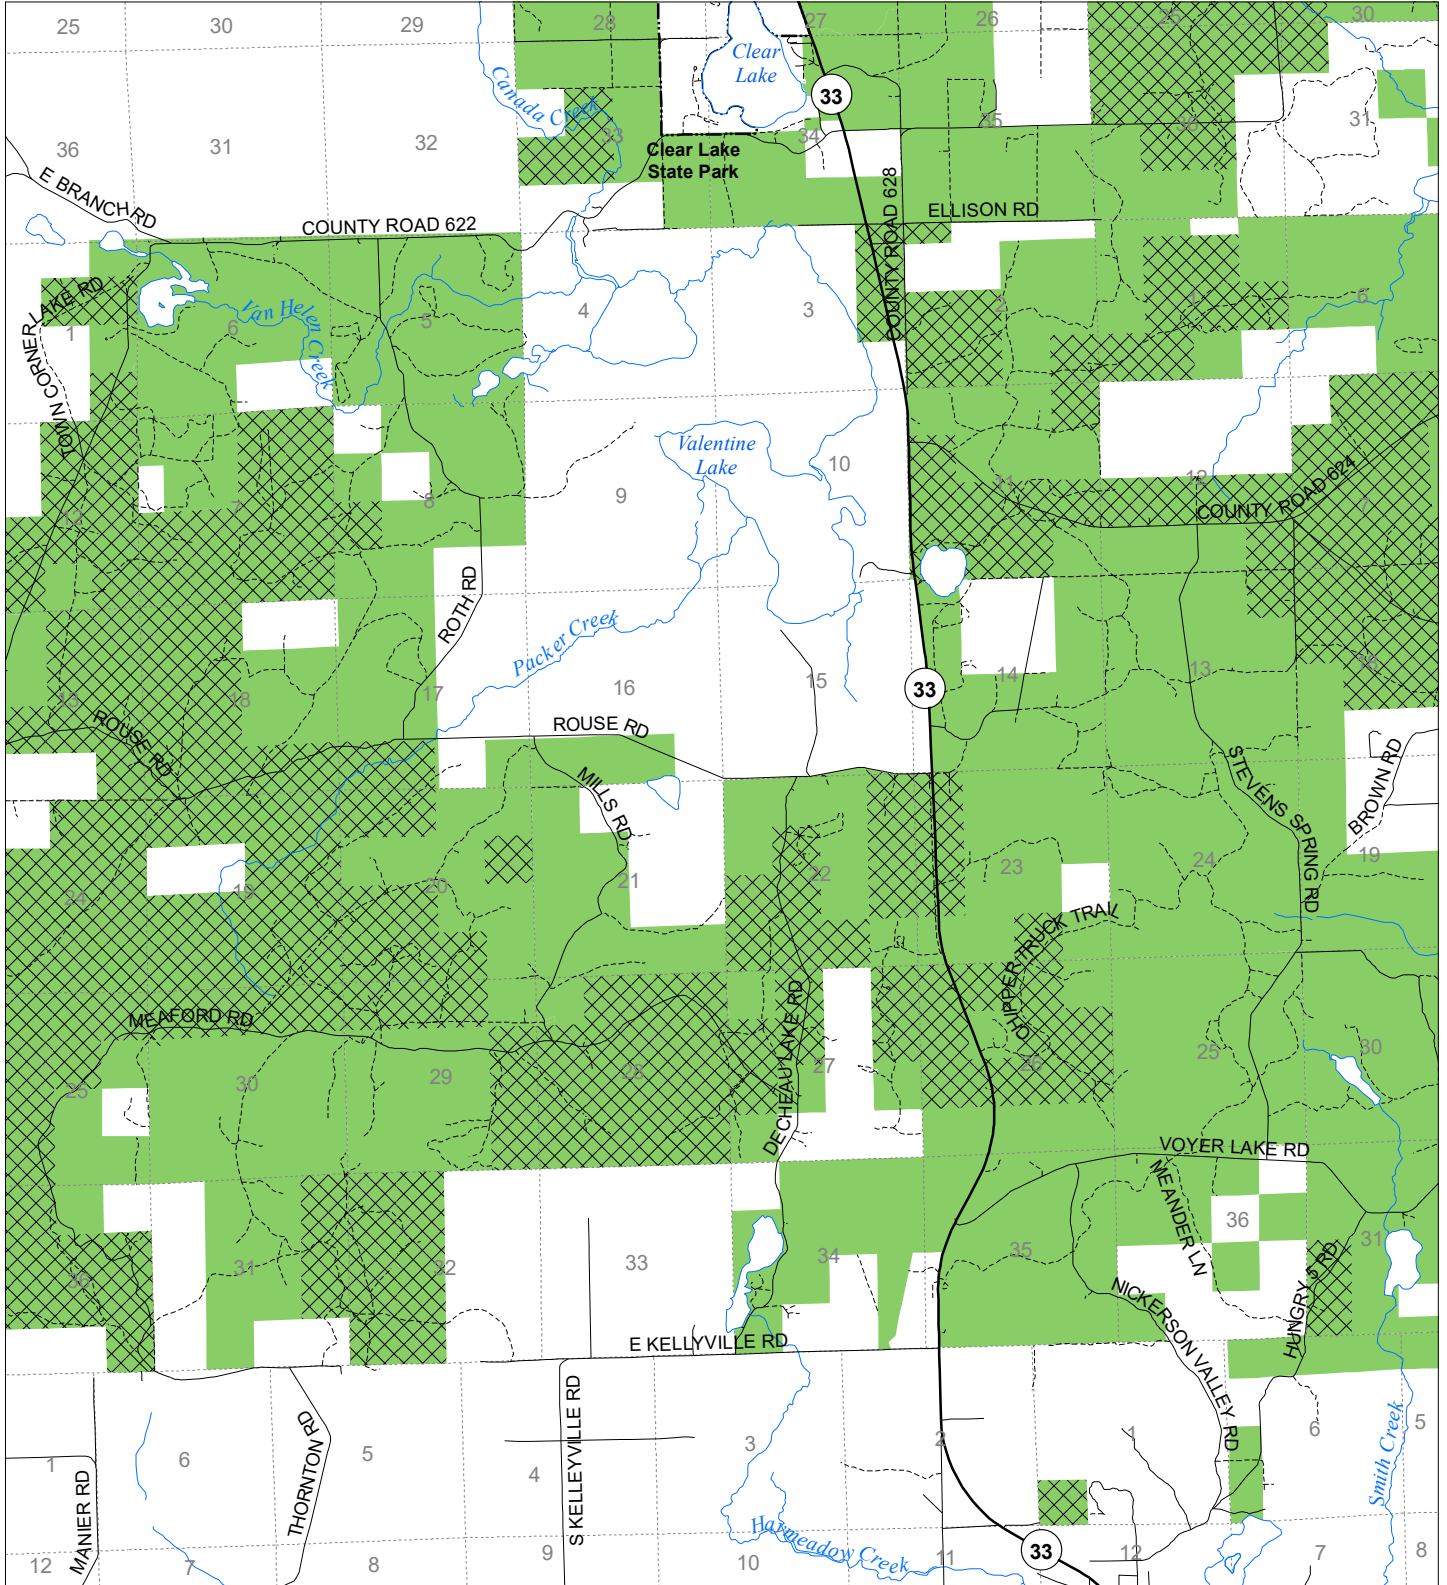

Fuelwood Collection Montmorency County T31N,R02E

- State land open to fuelwood collection
- State land closed to fuelwood collection

Effective: April 1, 2020