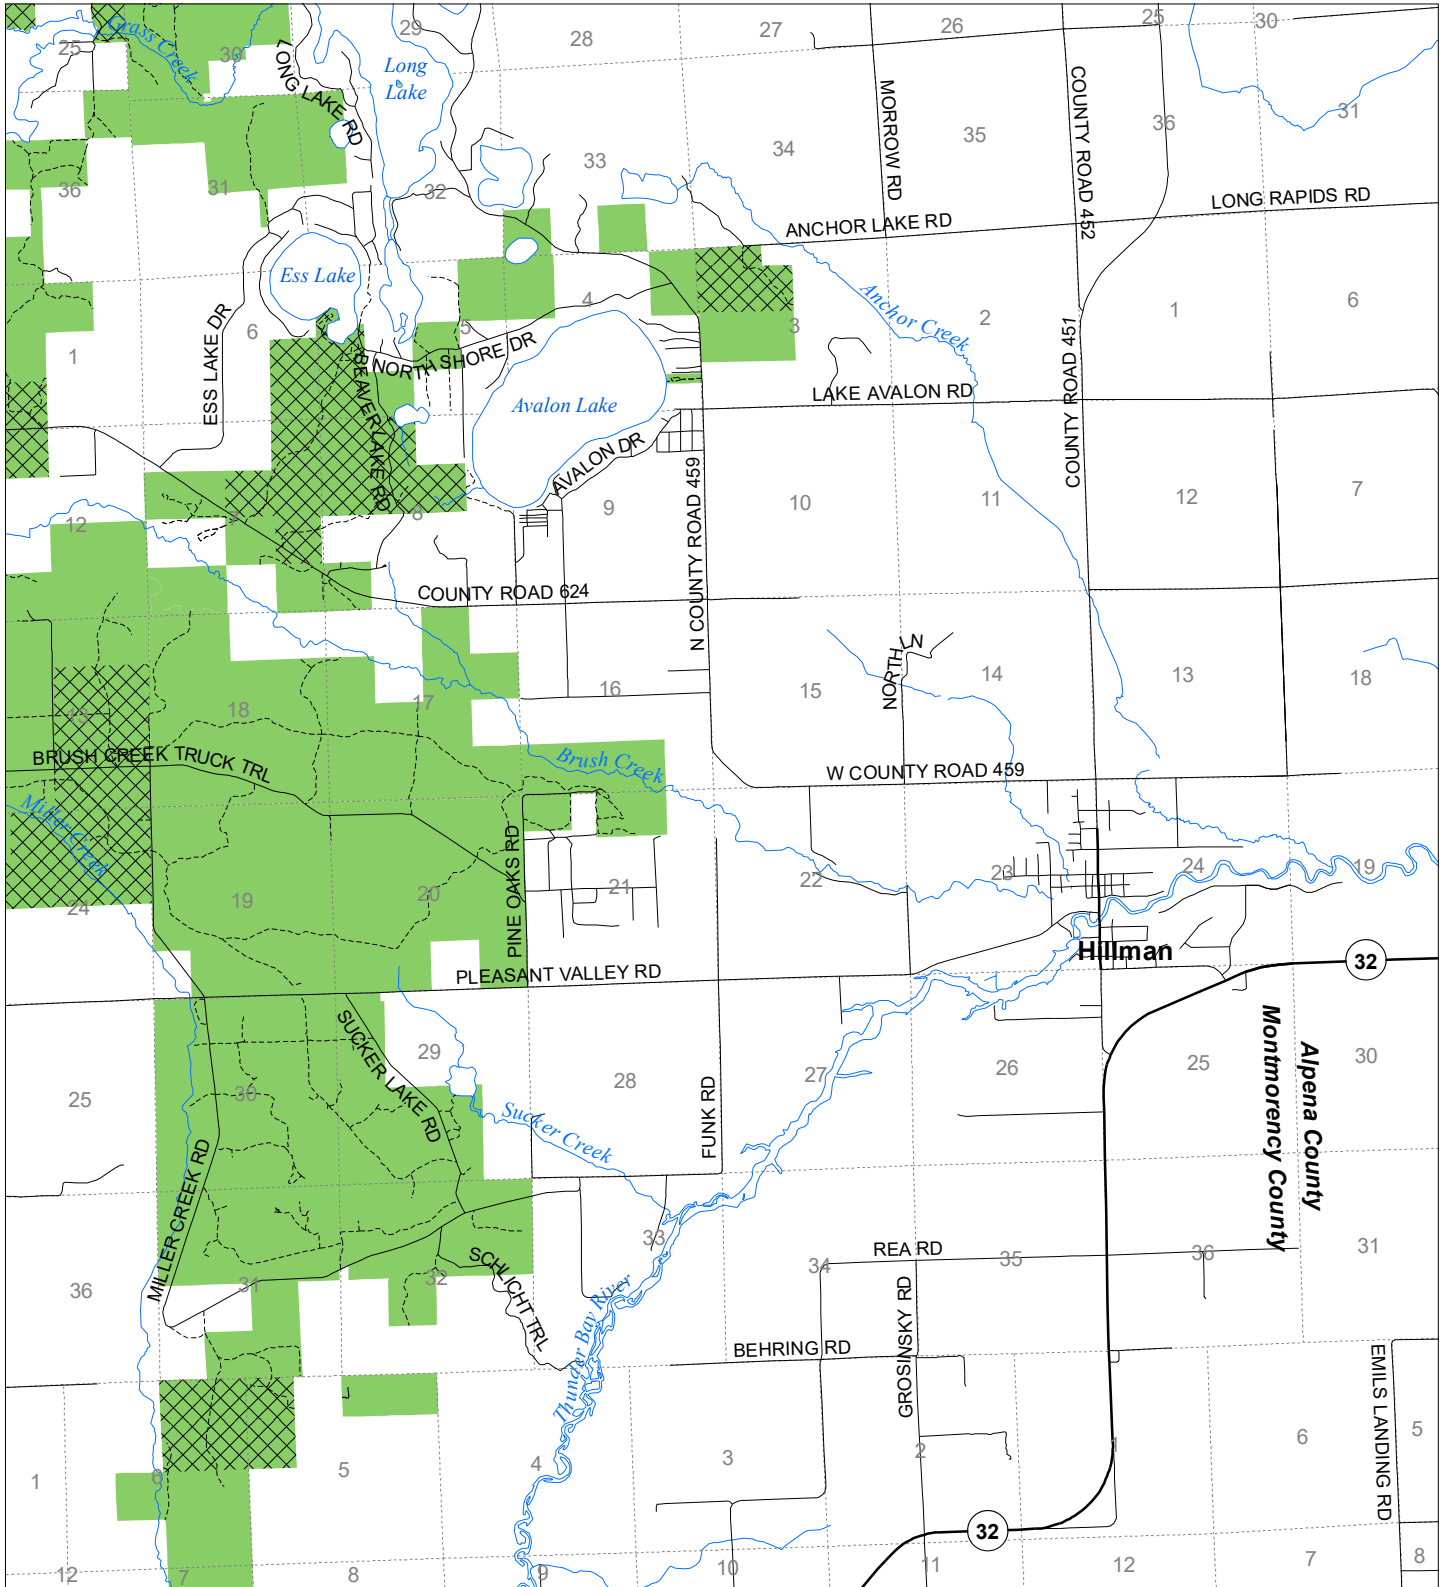

Fuelwood Collection Montmorency County T31N,R04E

- State land open to fuelwood collection
- State land closed to fuelwood collection

Effective: April 1, 2020