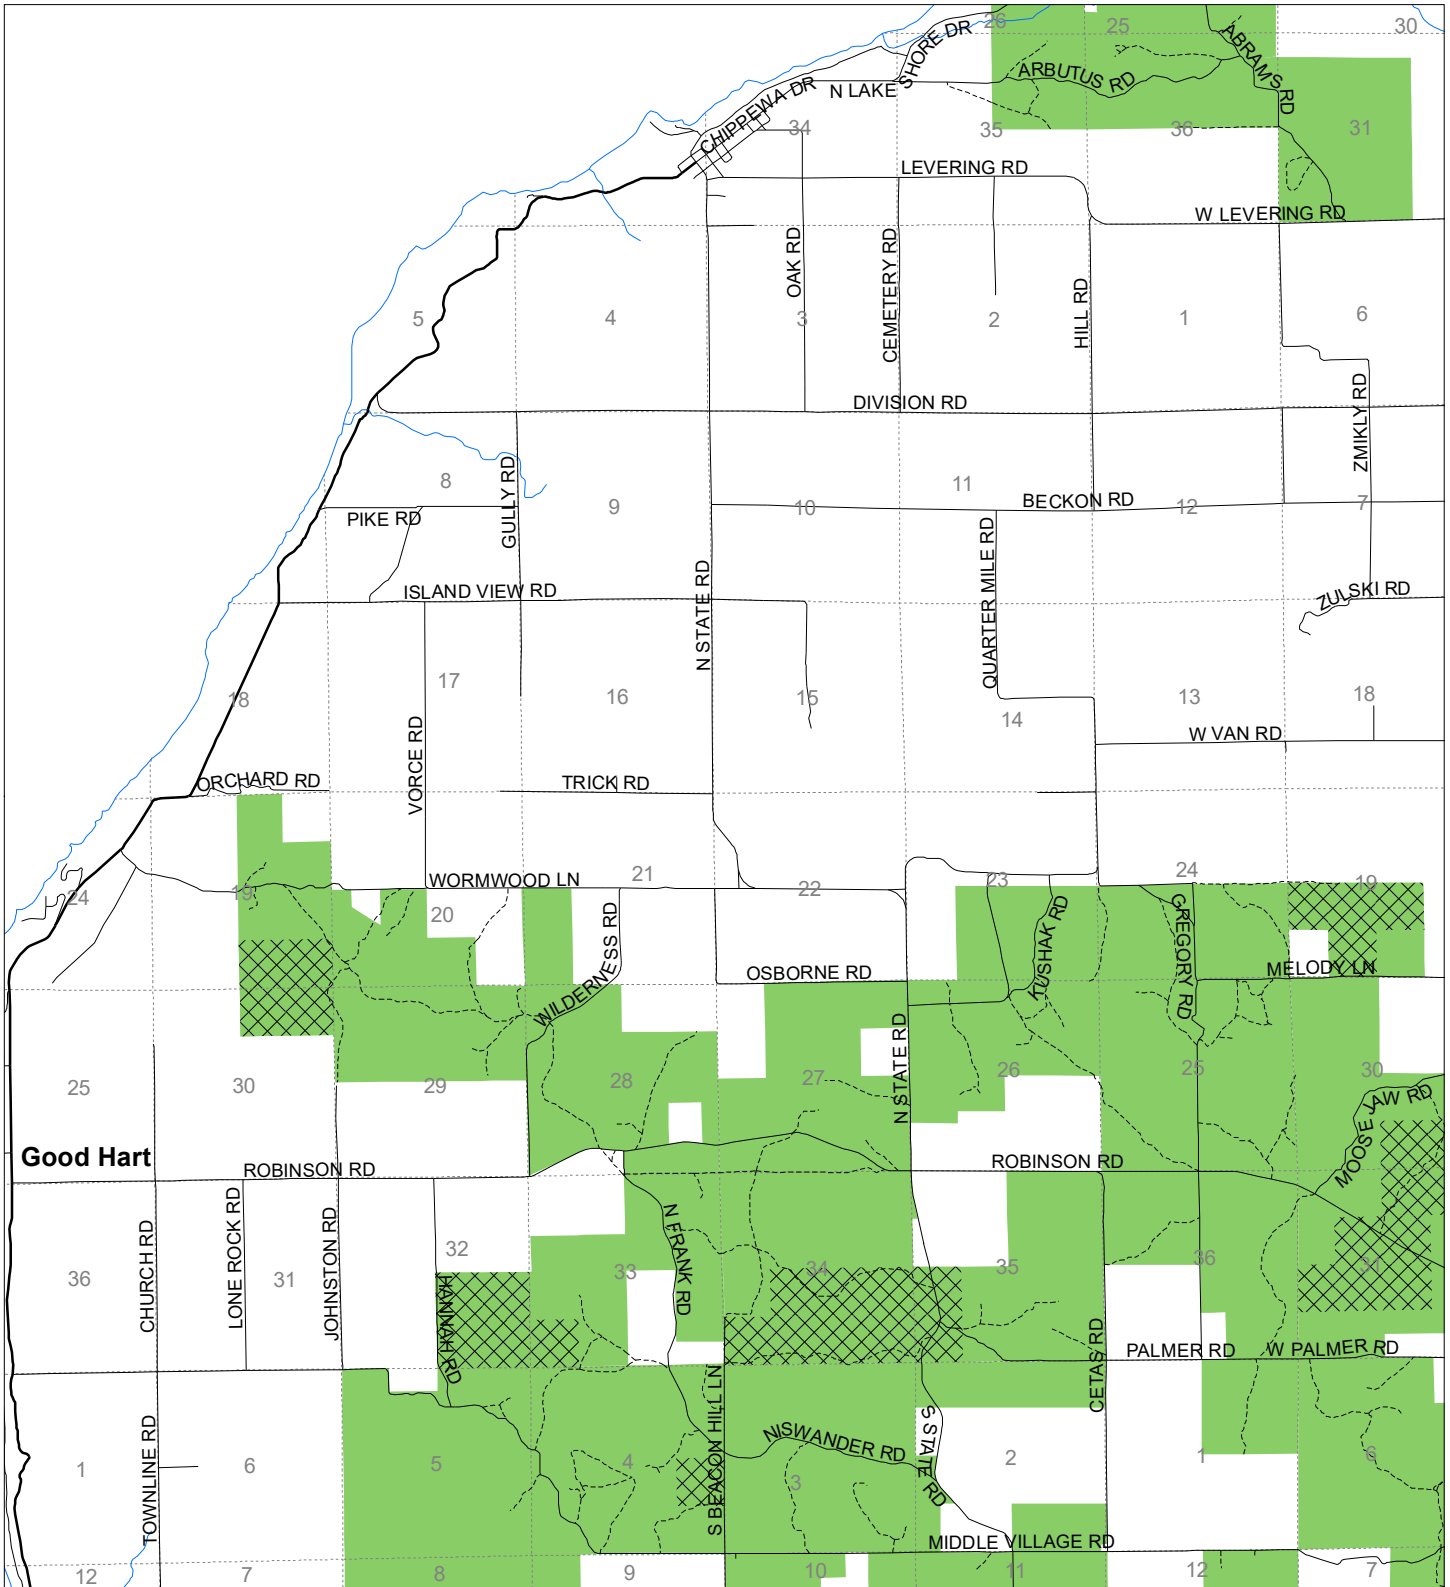

Fuelwood Collection Emmet County T37N,R06W

- State land open to fuelwood collection
- State land closed to fuelwood collection

Effective: April 1, 2020