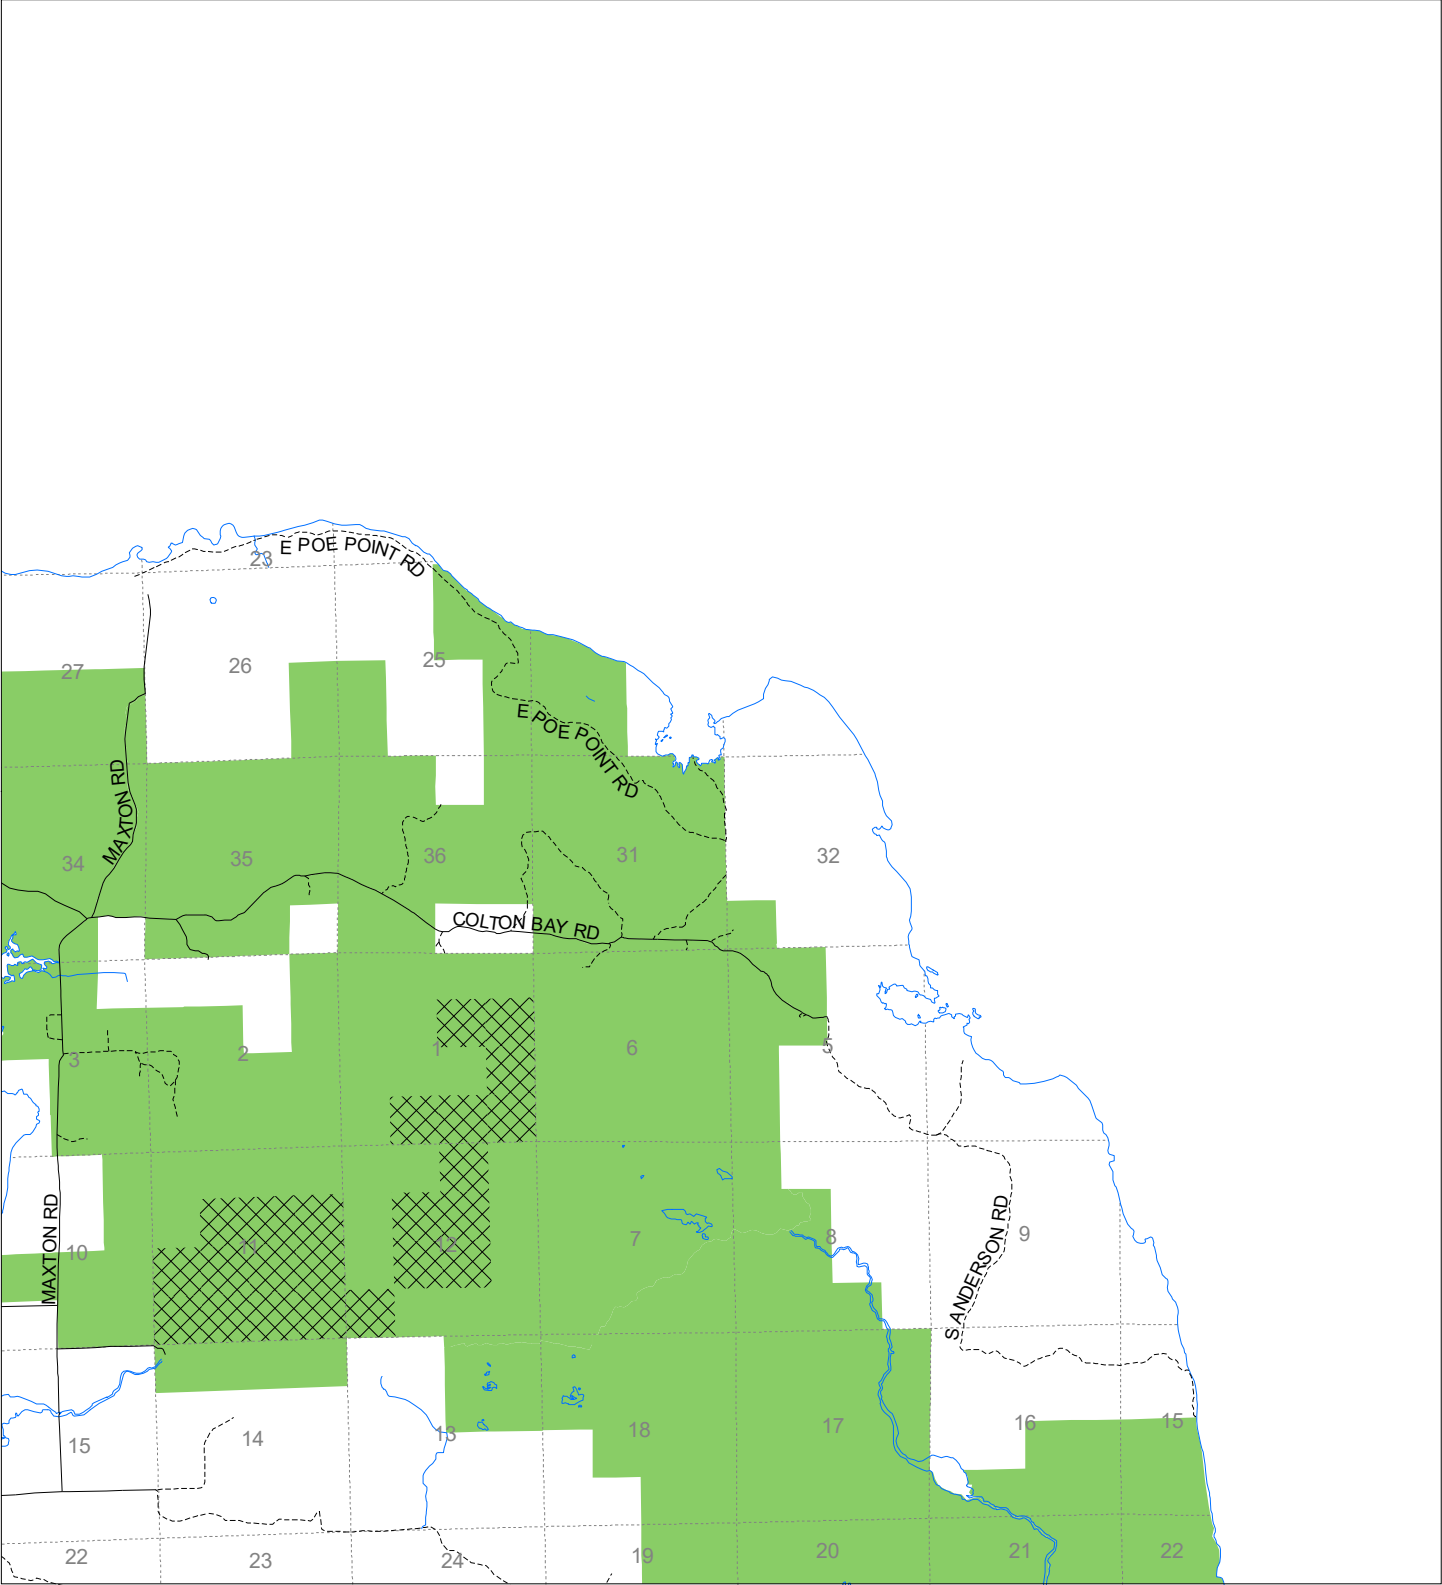

Fuelwood Collection
Chippewa County
T43N,R07E

- State land open to fuelwood collection
- State land closed to fuelwood collection

Effective: April 1, 2020