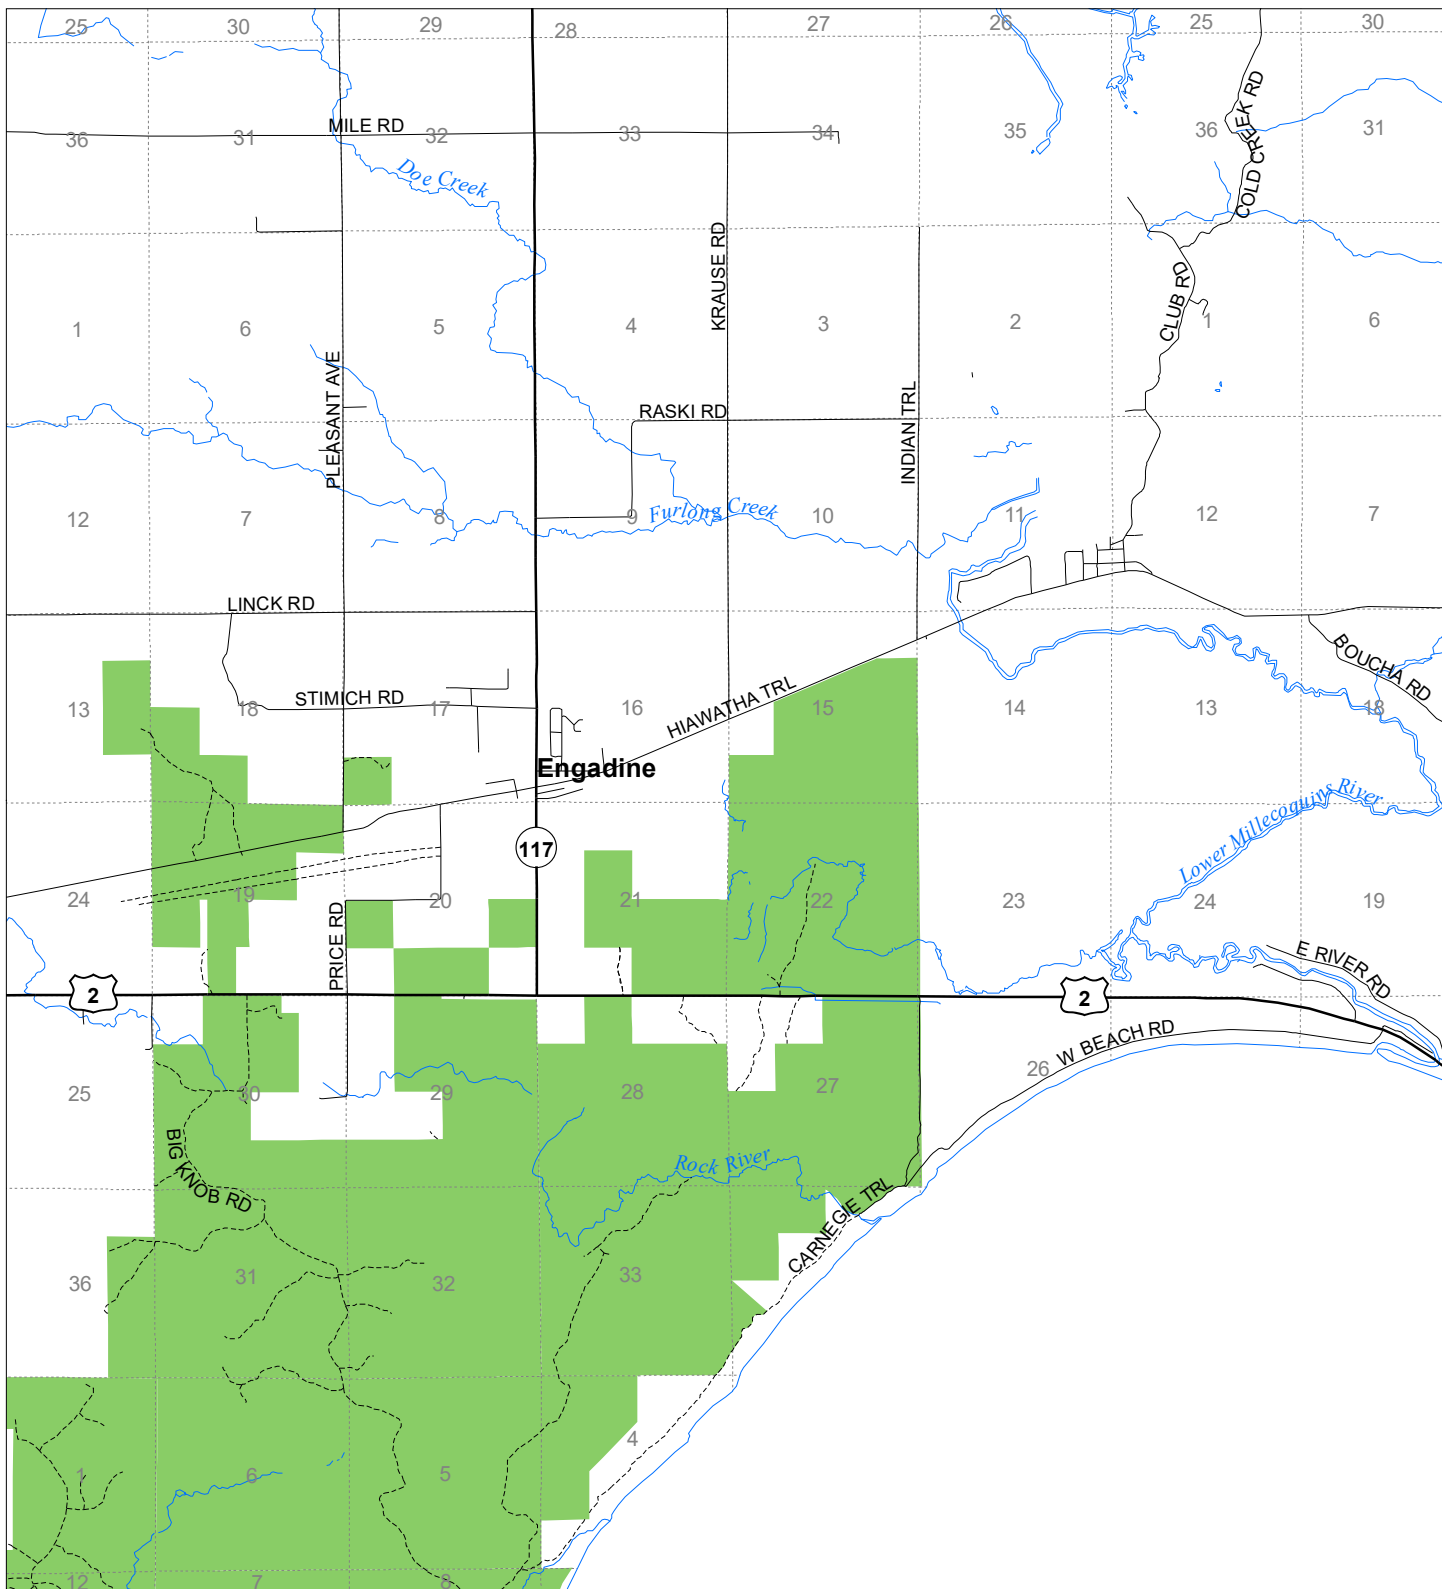

Fuelwood Collection Mackinac County T43N,R10W

- State land open to fuelwood collection
- State land closed to fuelwood collection

Effective: April 1, 2020