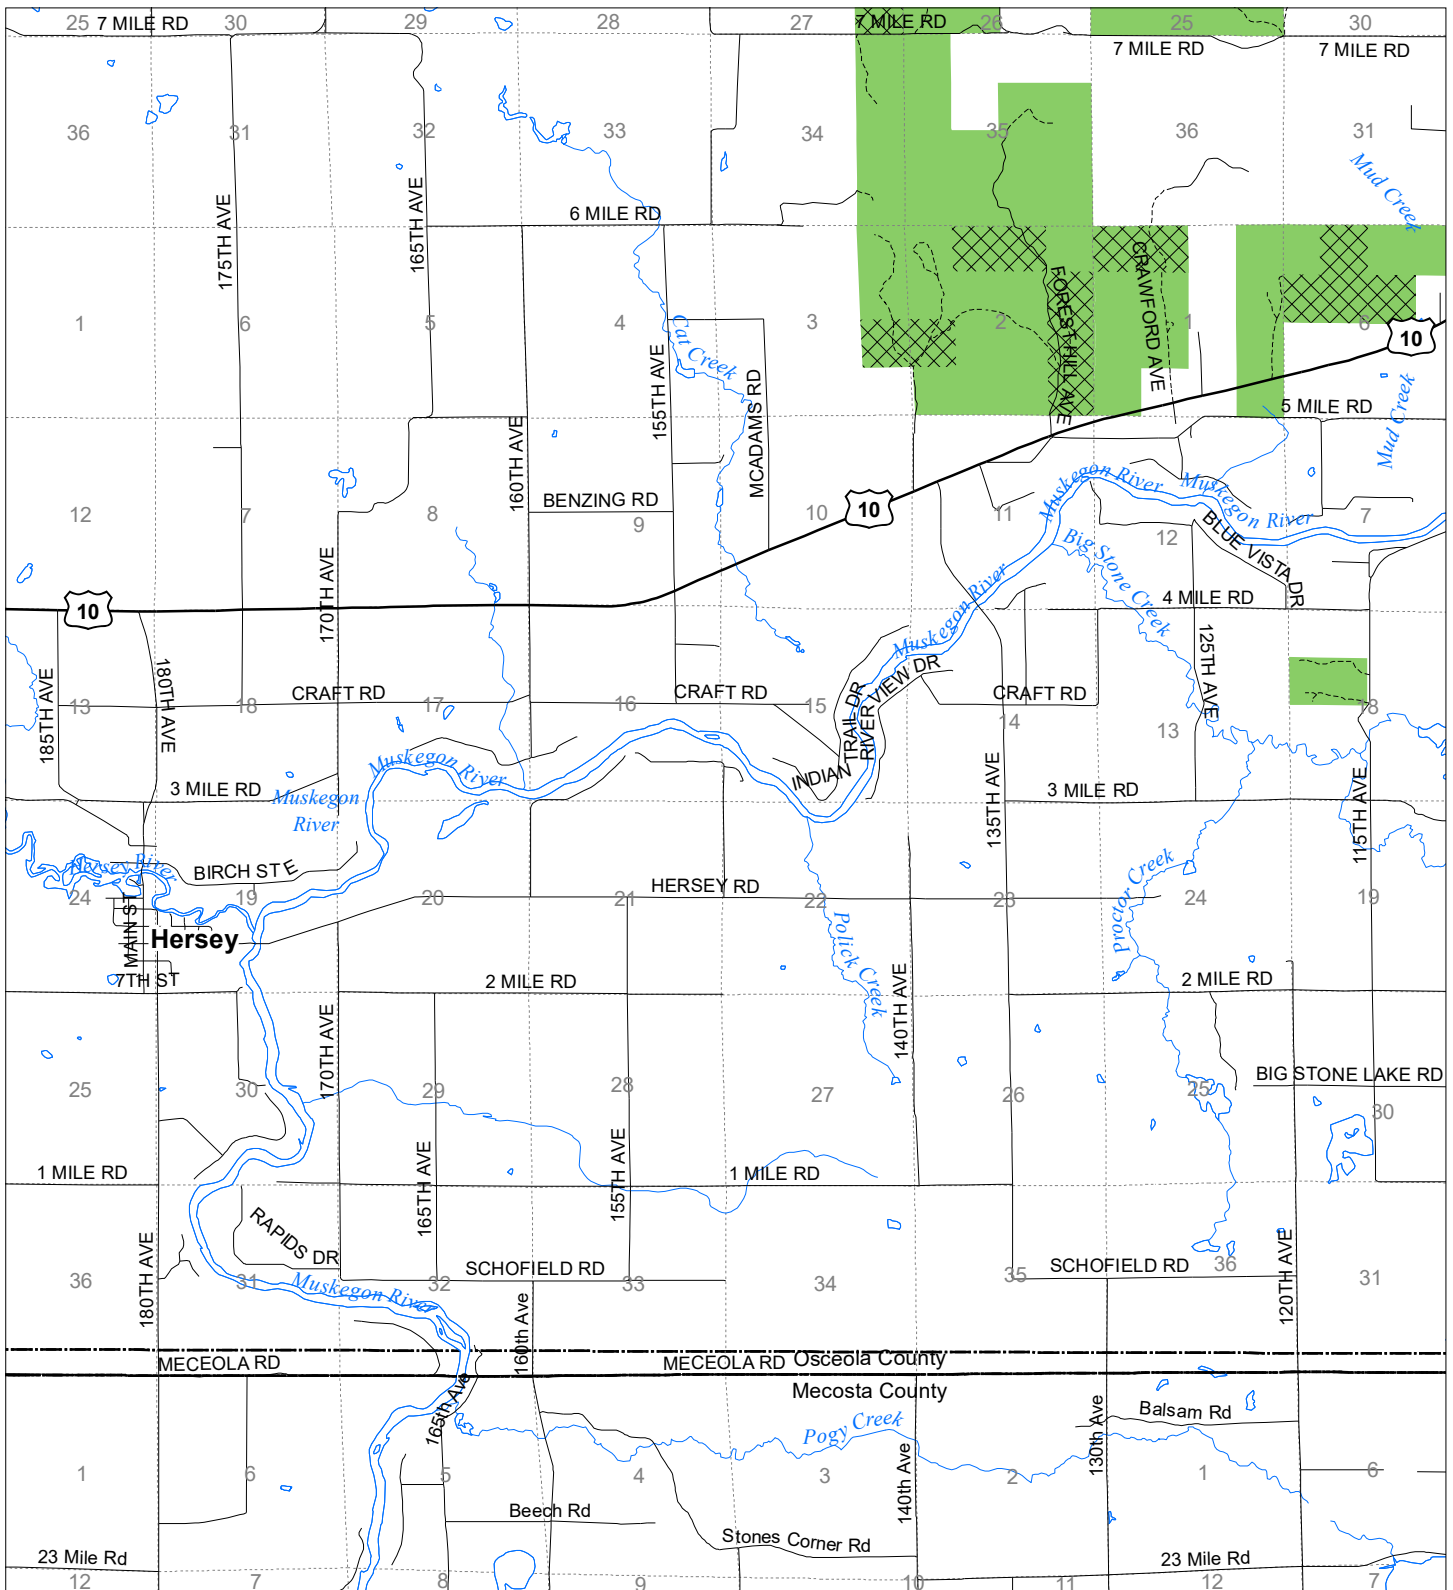

Fuelwood Collection Osceola County T17N,R09W

State land open to fuelwood collection
 State land closed to fuelwood collection
 Effective: March 1, 2021

N
 Miles
 0 0.5 1

02/02/2021