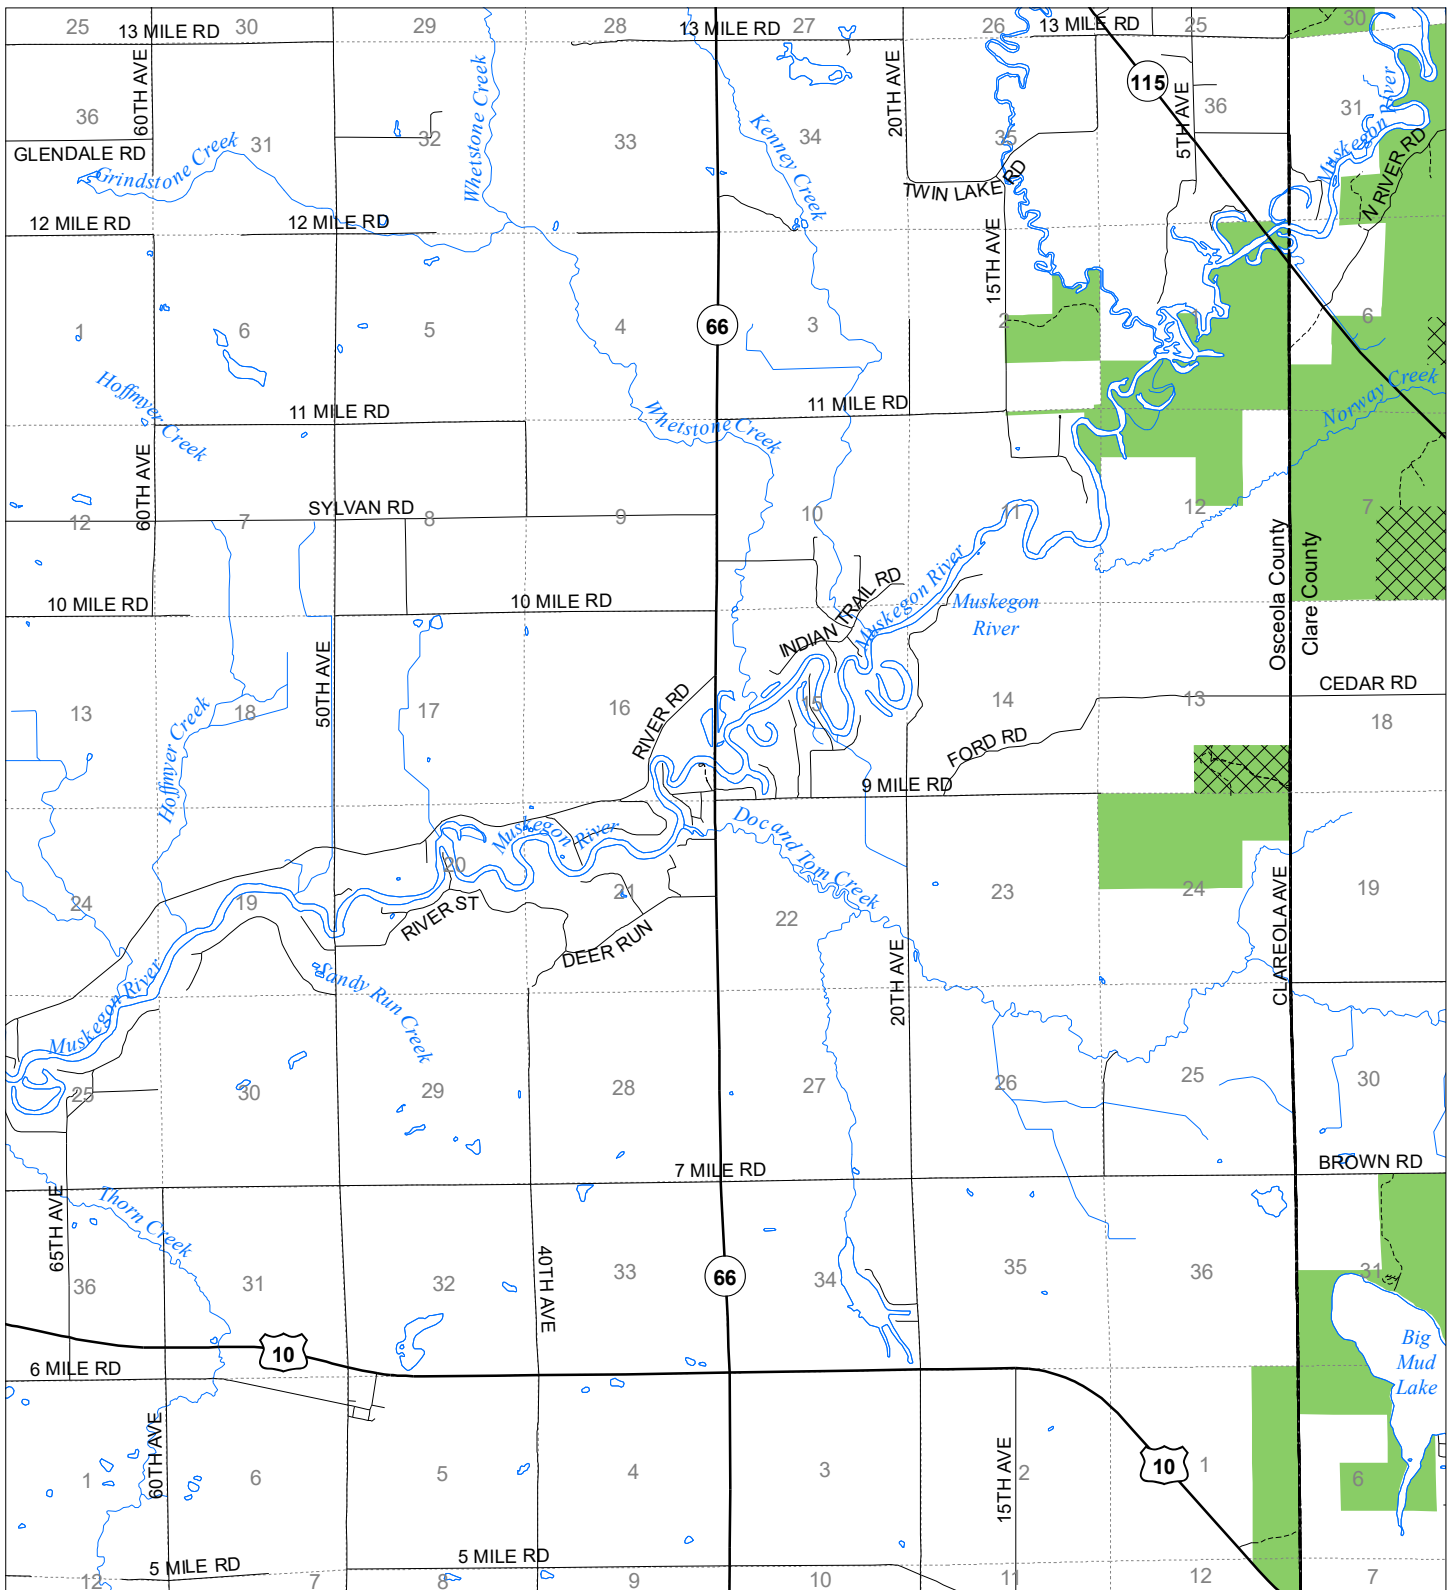

Fuelwood Collection Osceola County T18N,R07W

■ State land open to fuelwood collection
▨ State land closed to fuelwood collection
Effective: March 1, 2021

0 Miles 0.5 1
02/02/2021