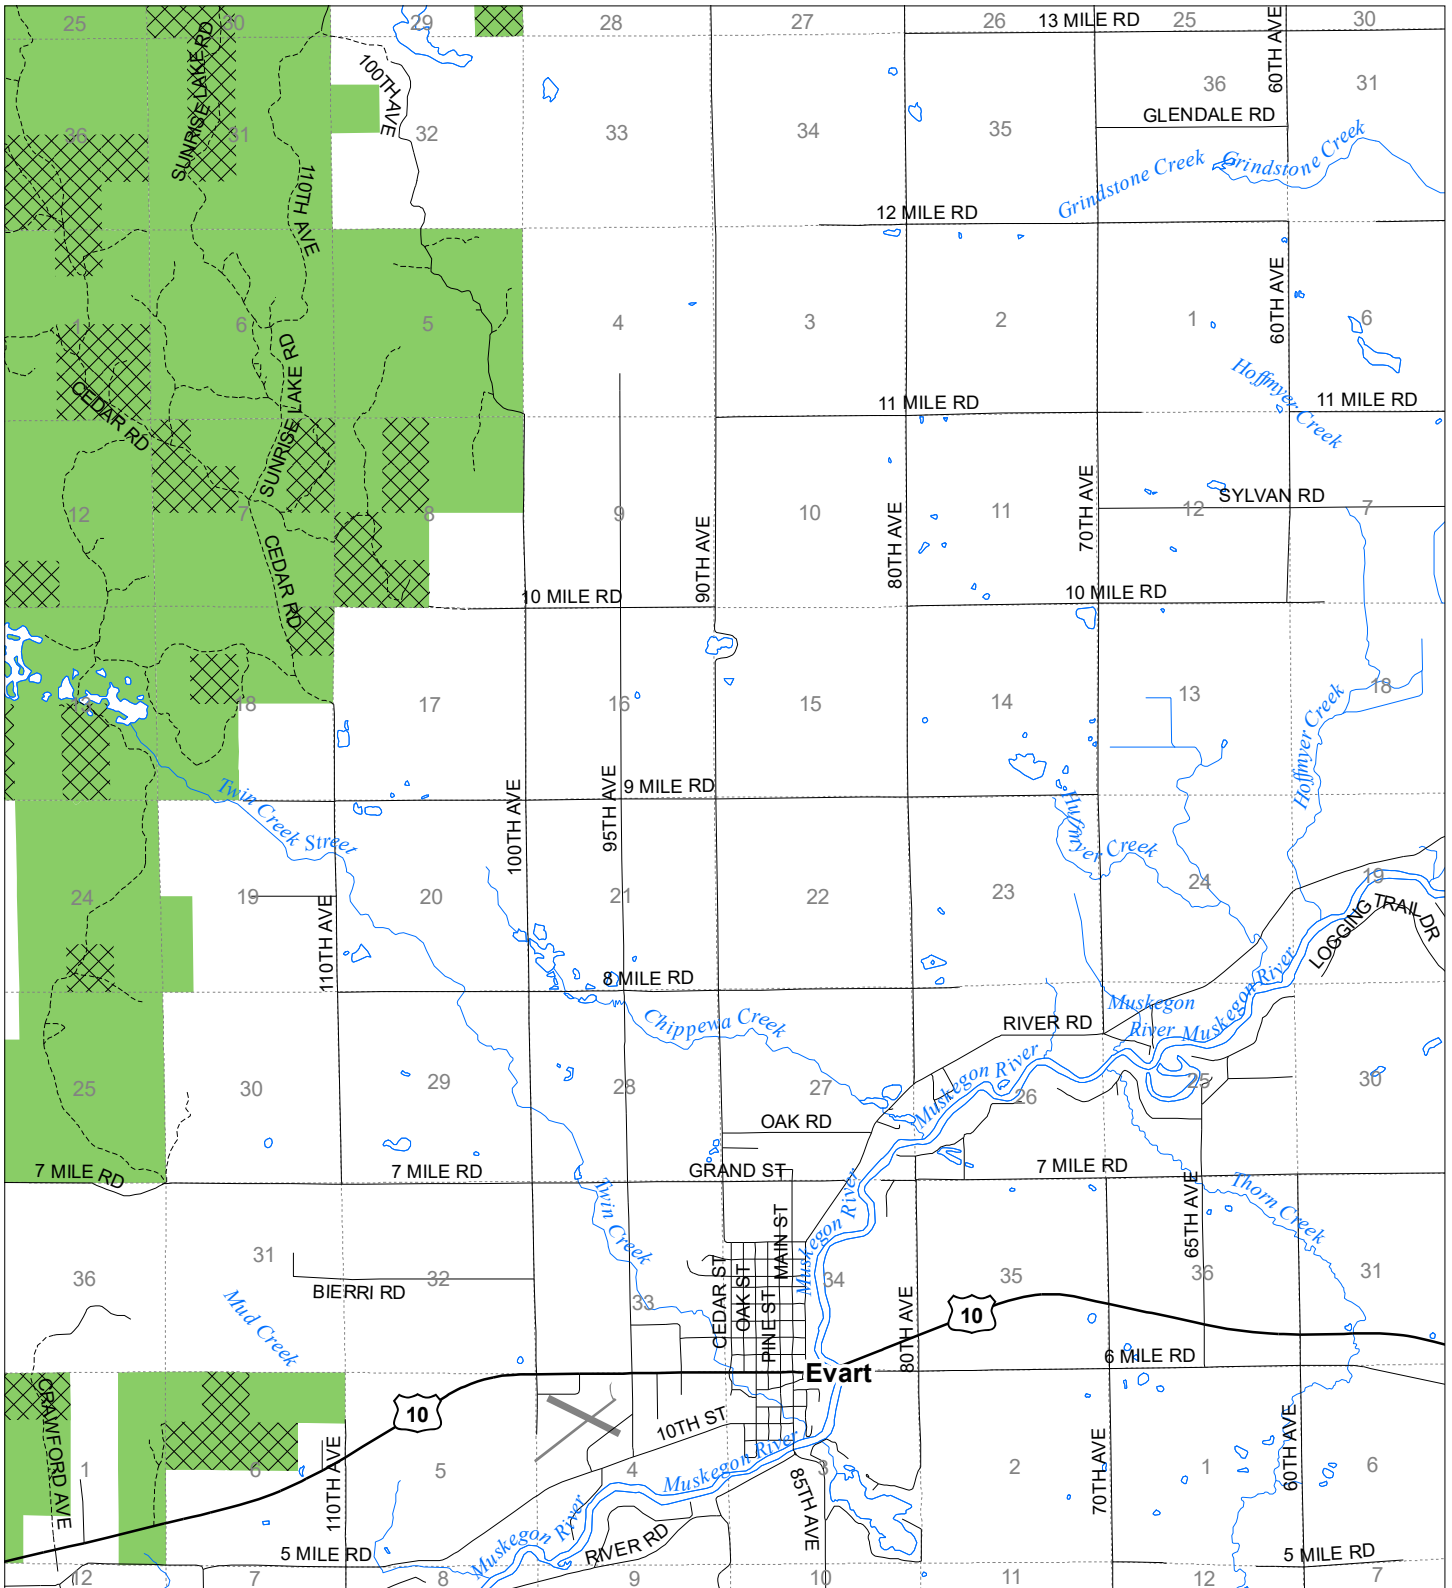

# Fuelwood Collection Osceola County T18N,R08W

- State land open to fuelwood collection
- State land closed to fuelwood collection

Effective: March 1, 2021

N

Miles  
0 0.5 1

02/02/2021