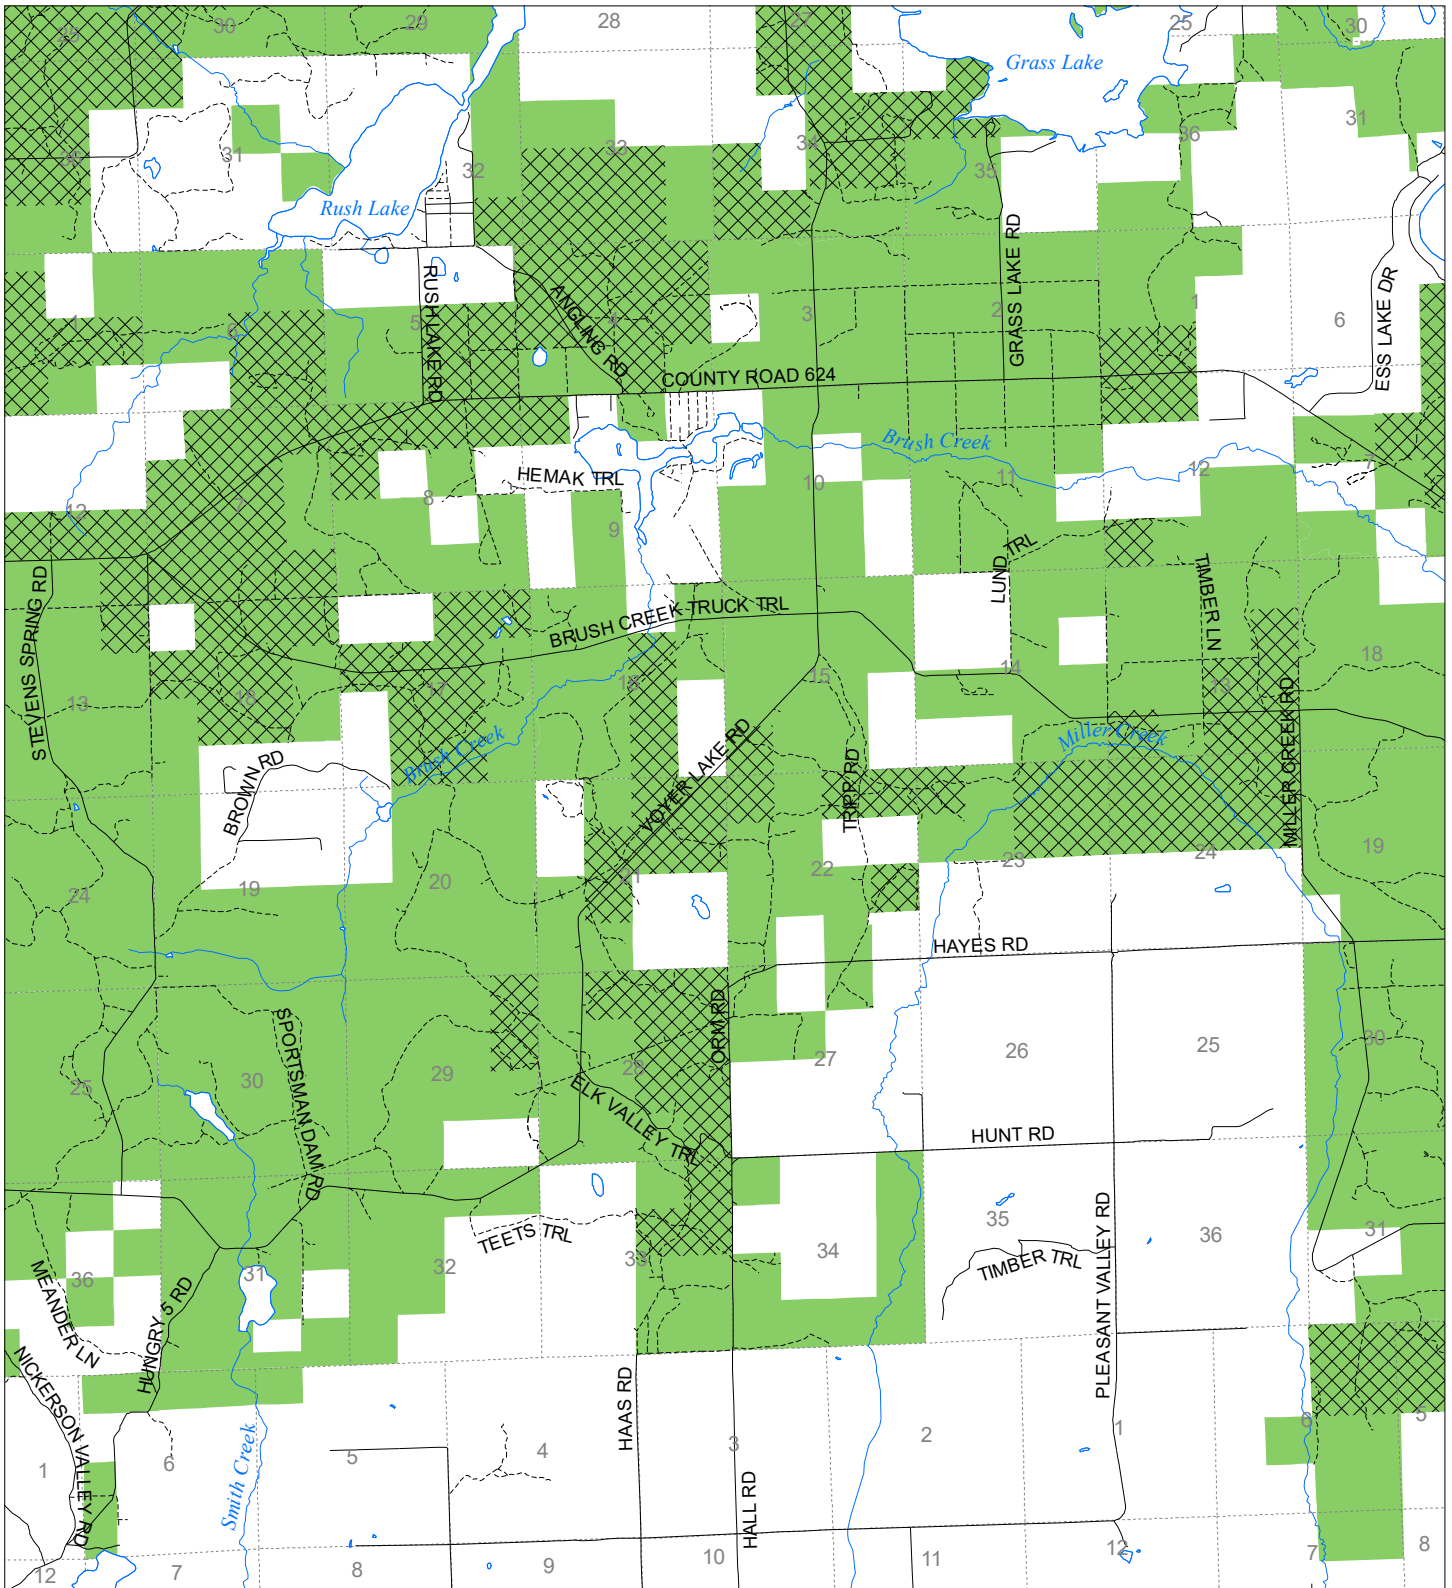

Fuelwood Collection
 Montmorency County
T31N,R03E

- State land open to fuelwood collection
- State land closed to fuelwood collection

Effective: March 1, 2021

N
 Miles
 0 0.5 1

02/02/2021