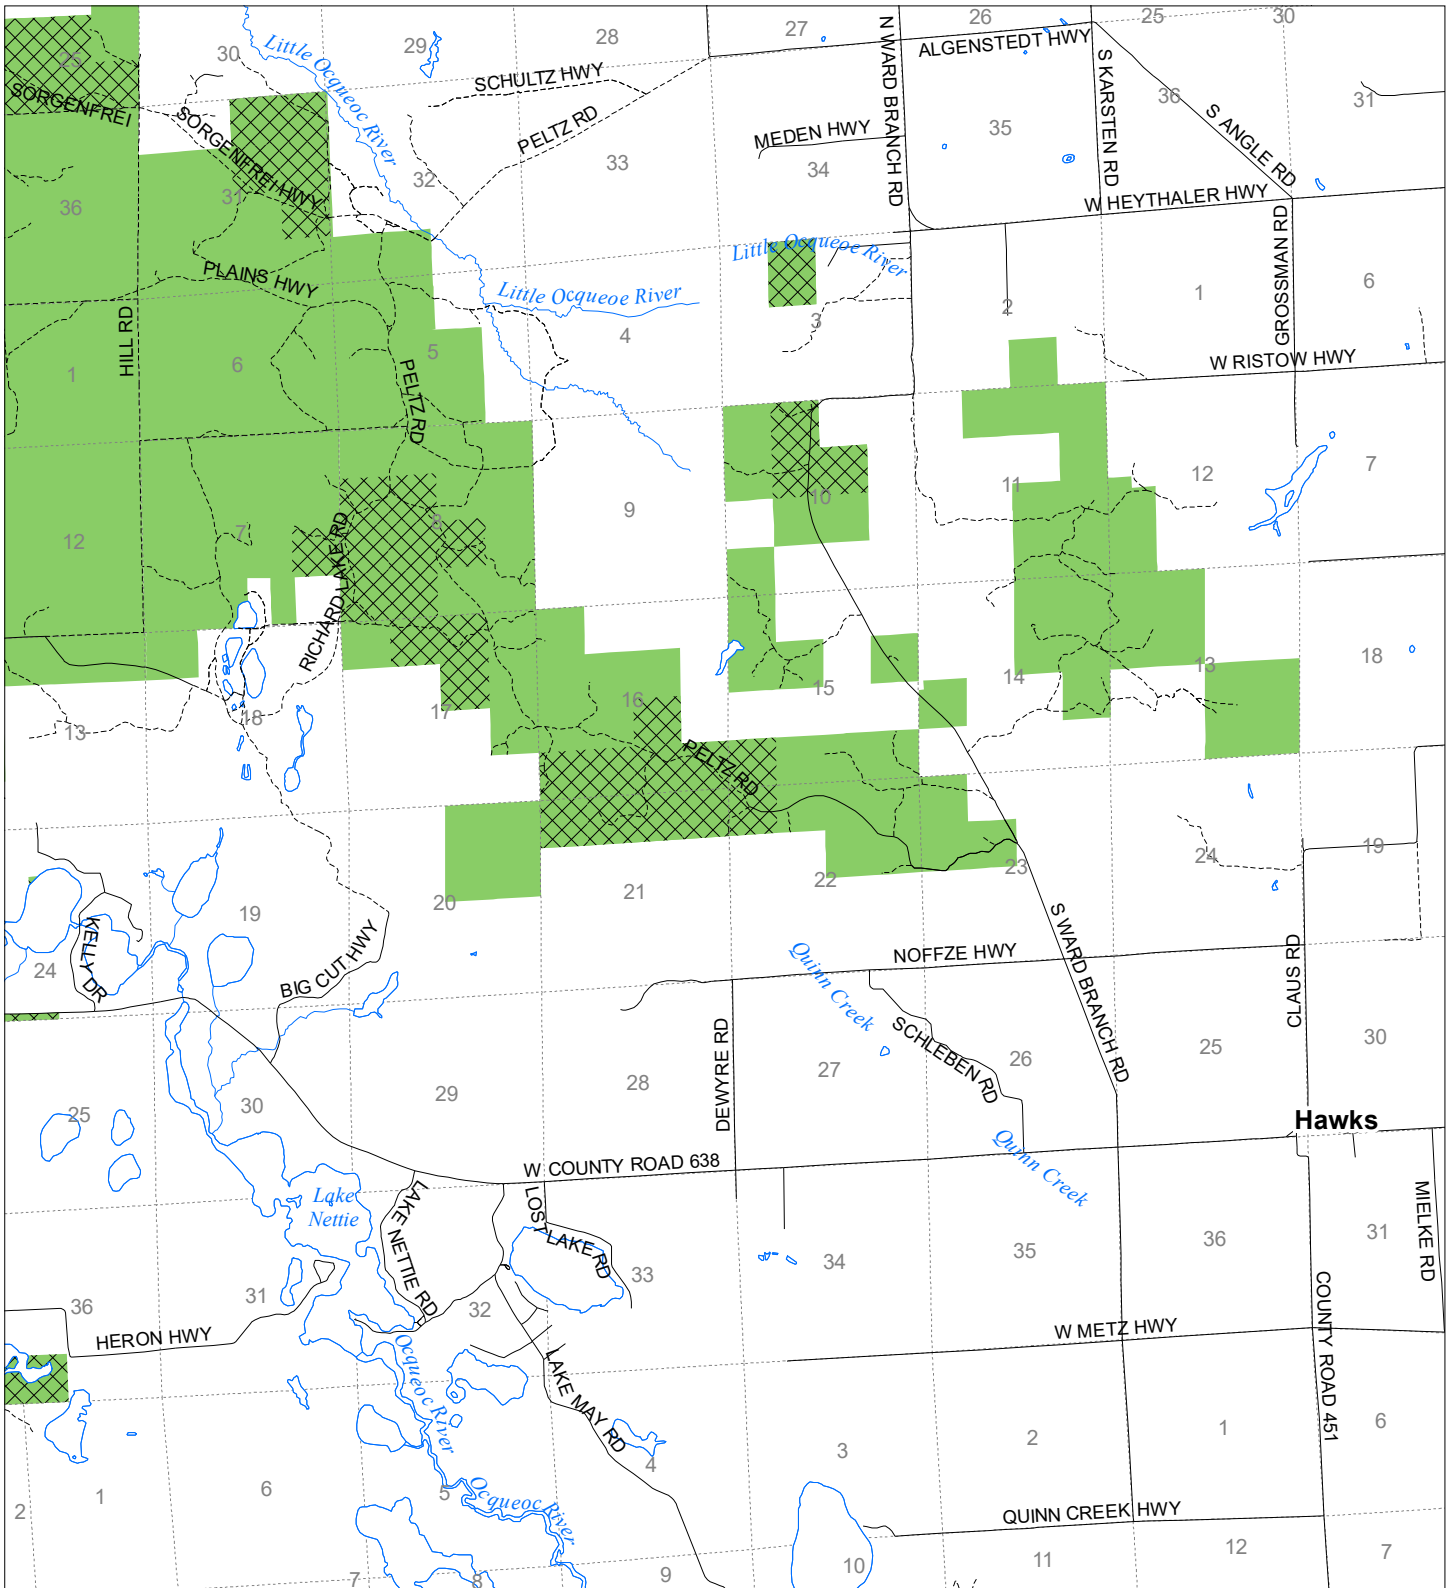

Fuelwood Collection Presque Isle County T34N,R04E

- State land open to fuelwood collection
- State land closed to fuelwood collection

Effective: March 1, 2021

N
Miles
0 0.5 1

02/02/2021