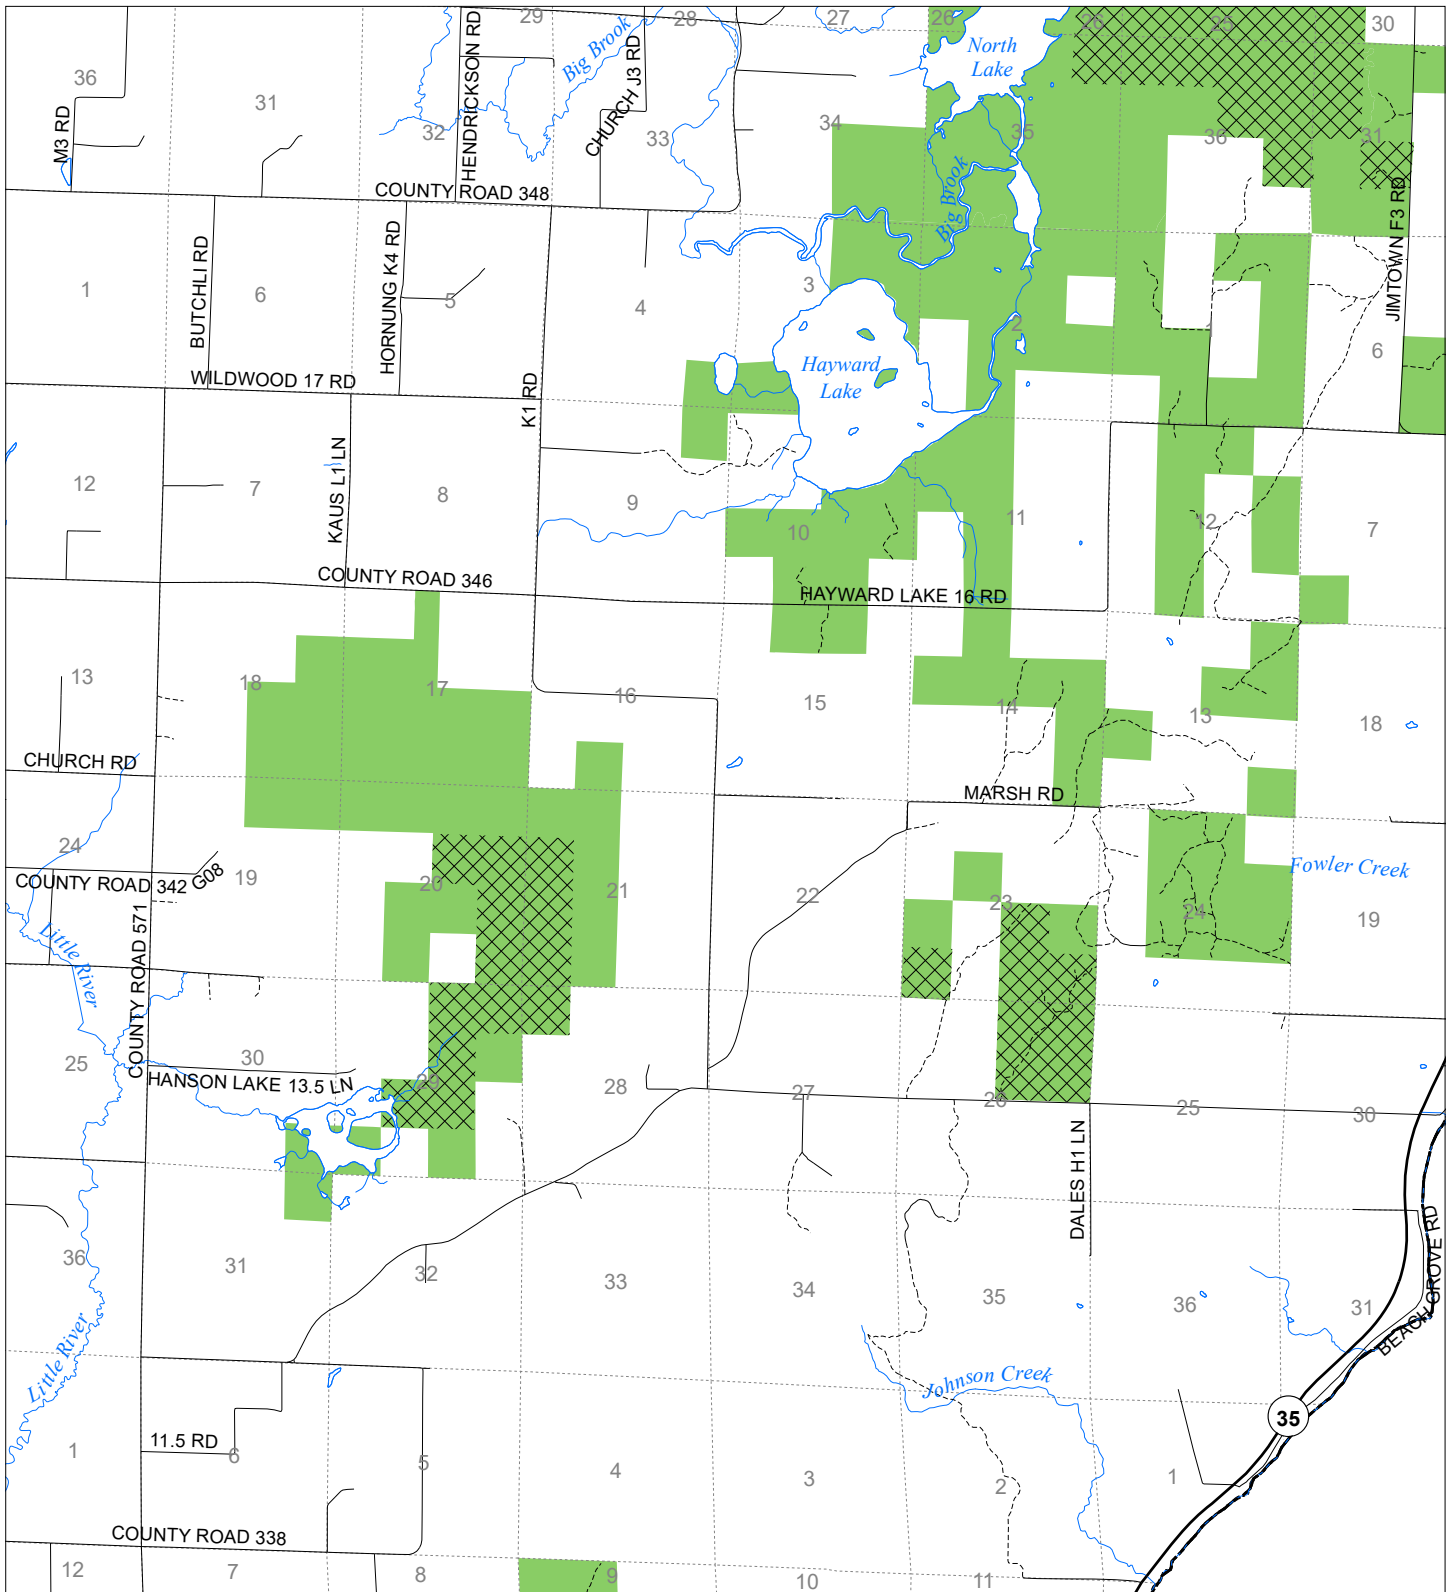

Fuelwood Collection Menominee County T34N,R26W

- State land open to fuelwood collection
- State land closed to fuelwood collection

Effective: March 1, 2021

N

Miles

0 0.5 1

03/11/2021