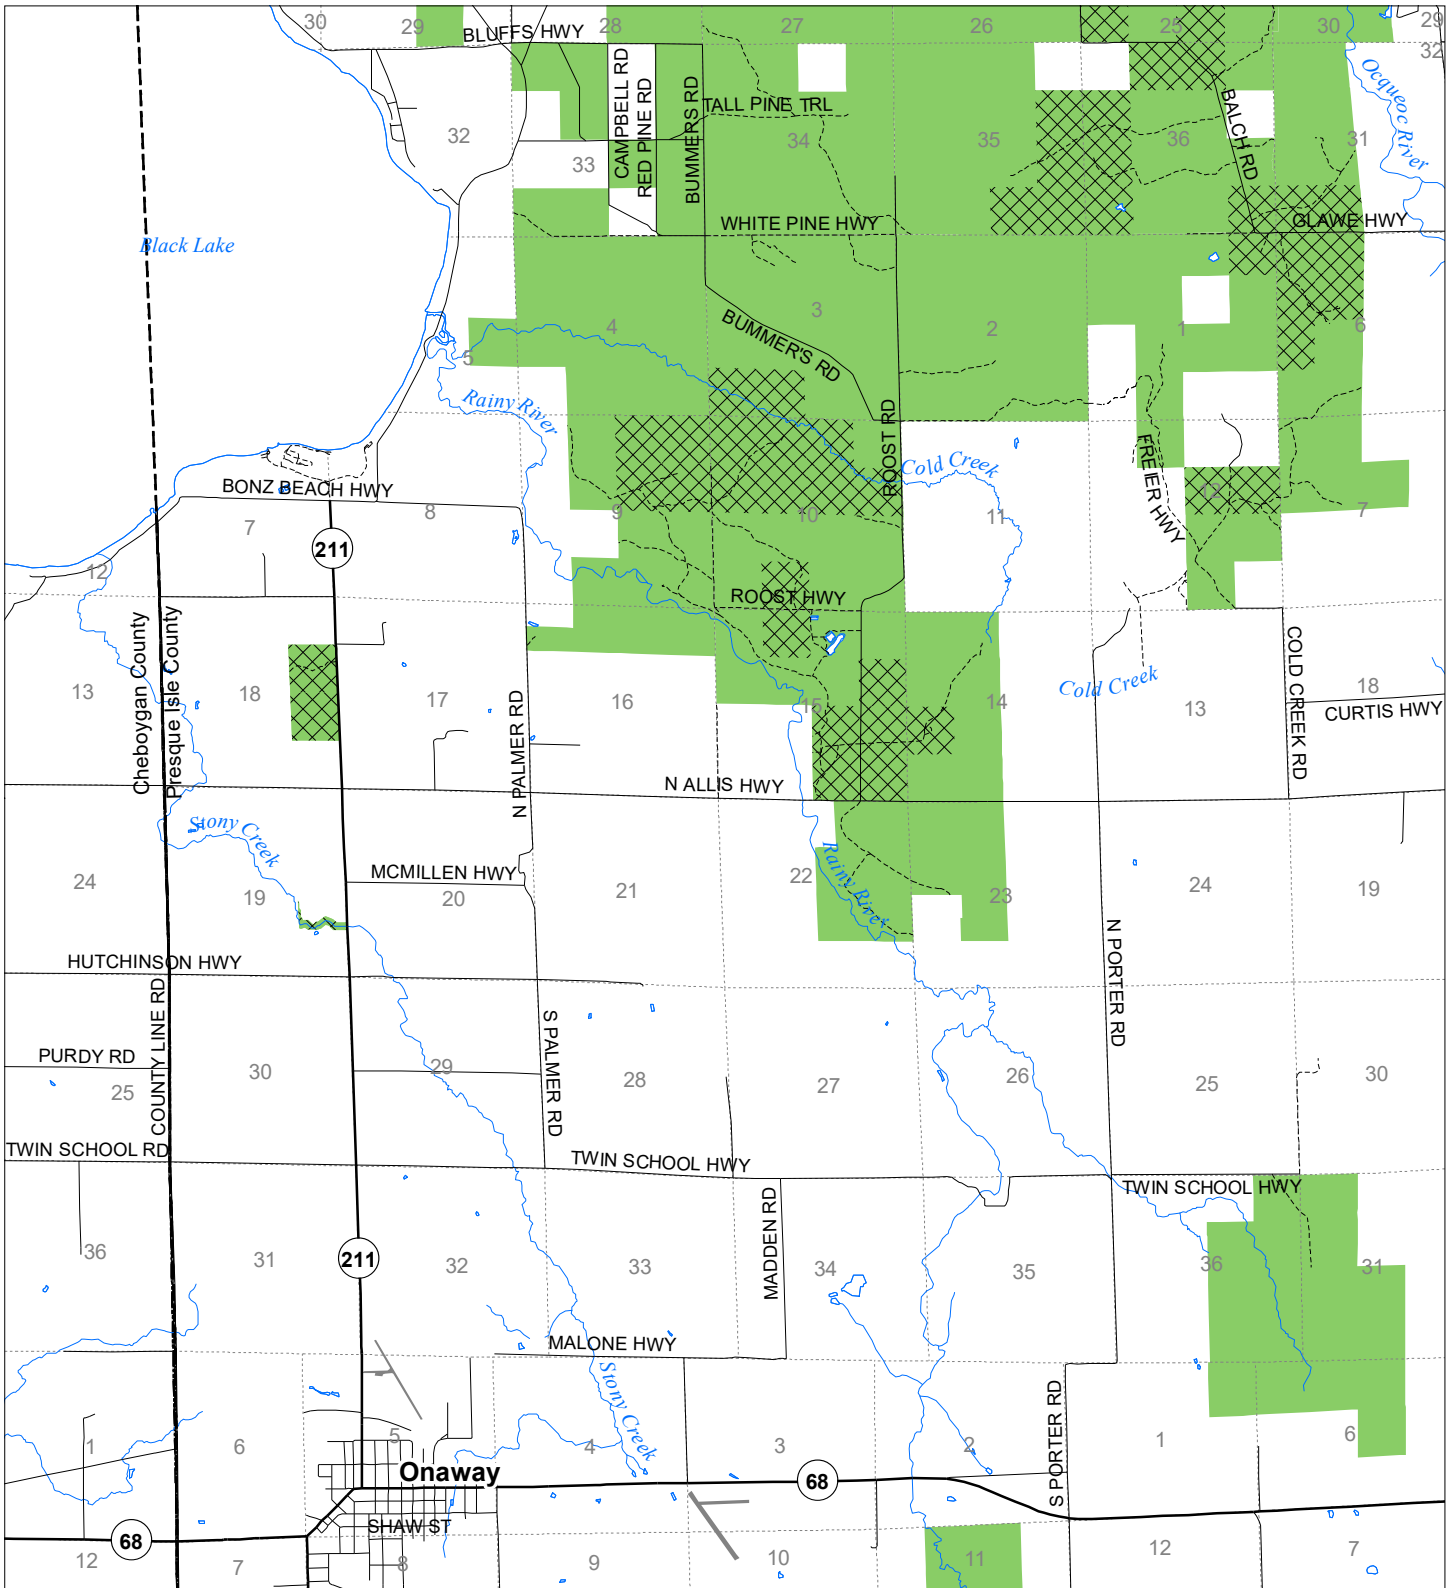

Fuelwood Collection Presque Isle County T35N,R02E

- State land open to fuelwood collection
- State land closed to fuelwood collection

Effective: March 1, 2021