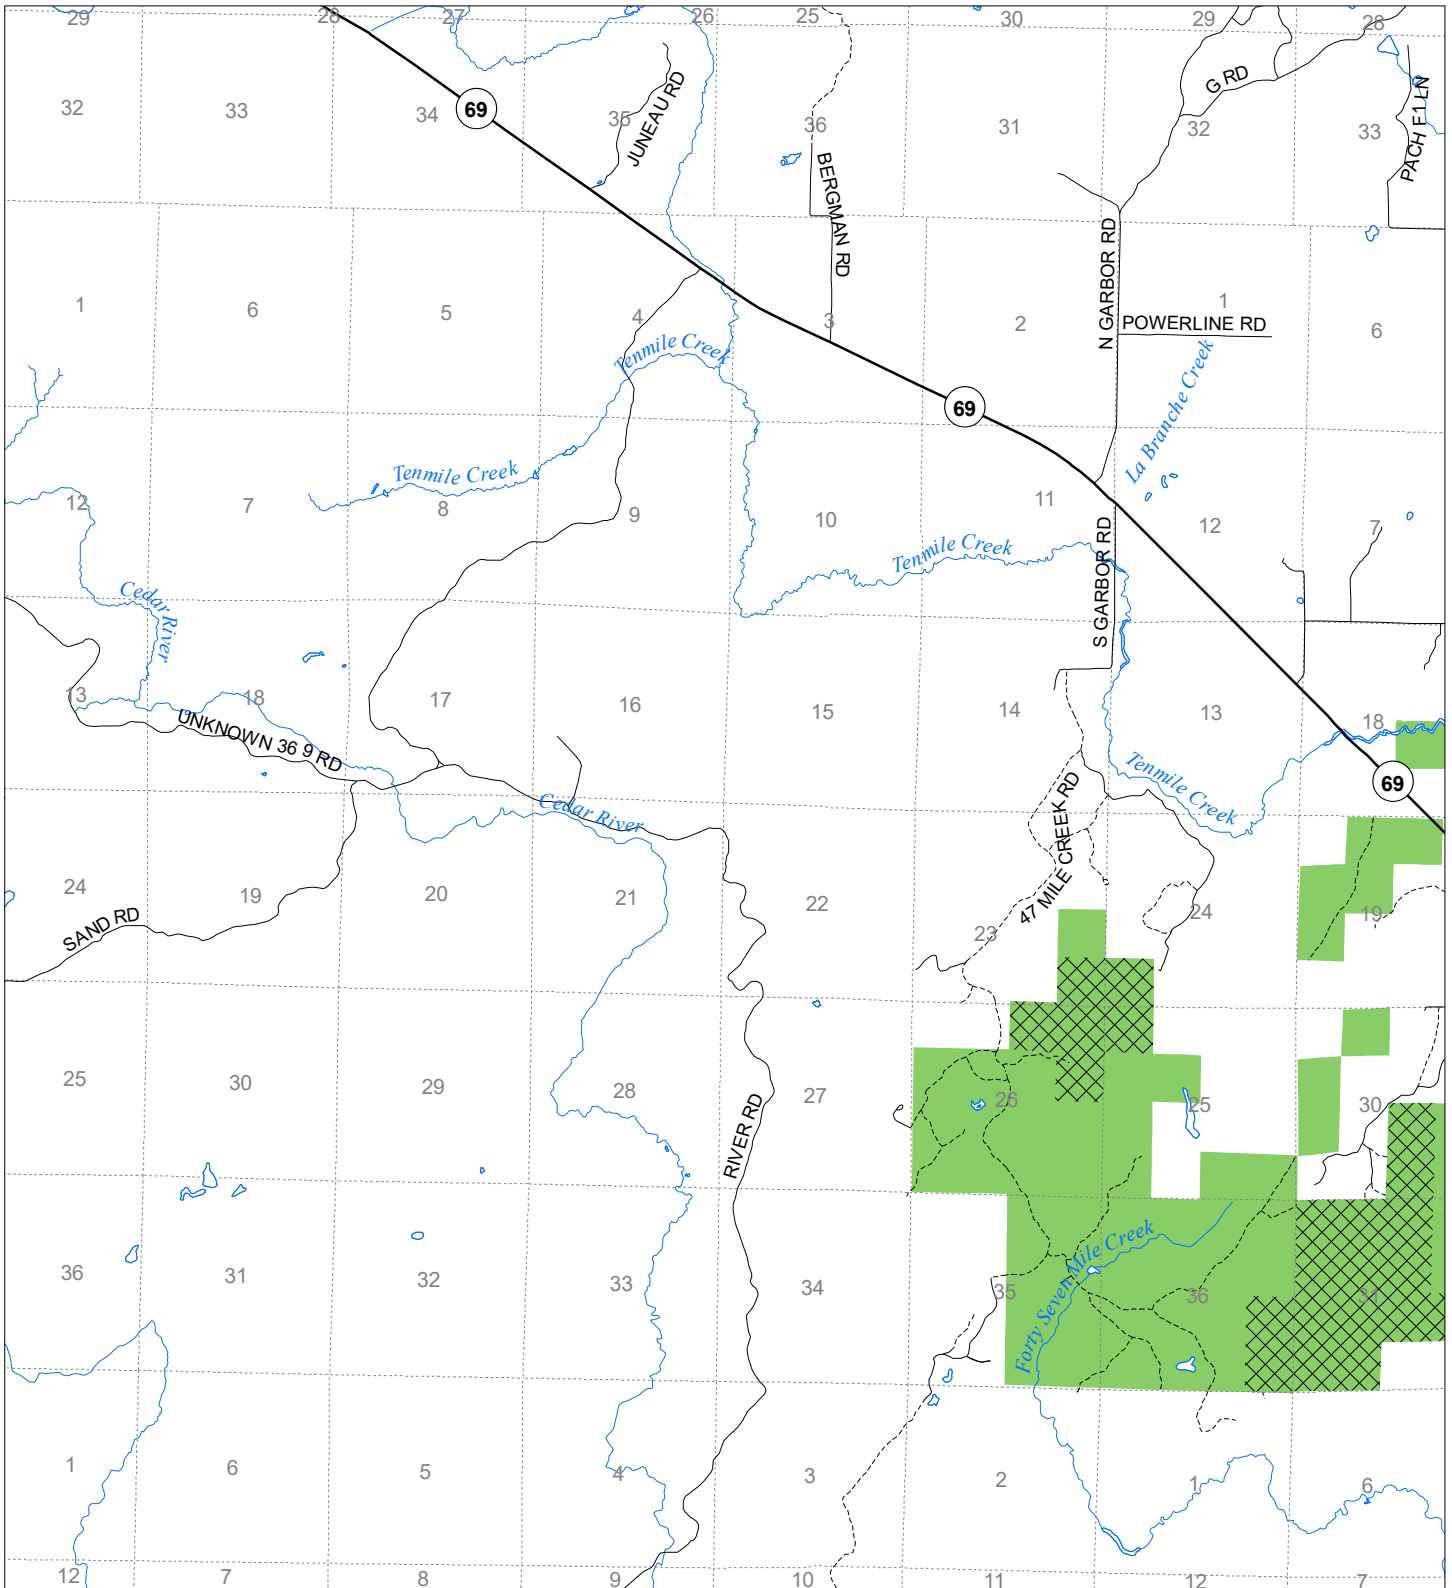

Fuelwood Collection  
Menominee County  
**T40N,R26W**

- State land open to fuelwood collection
- State land closed to fuelwood collection

Effective: March 1, 2021

0 Miles 0.5 1

02/02/2021