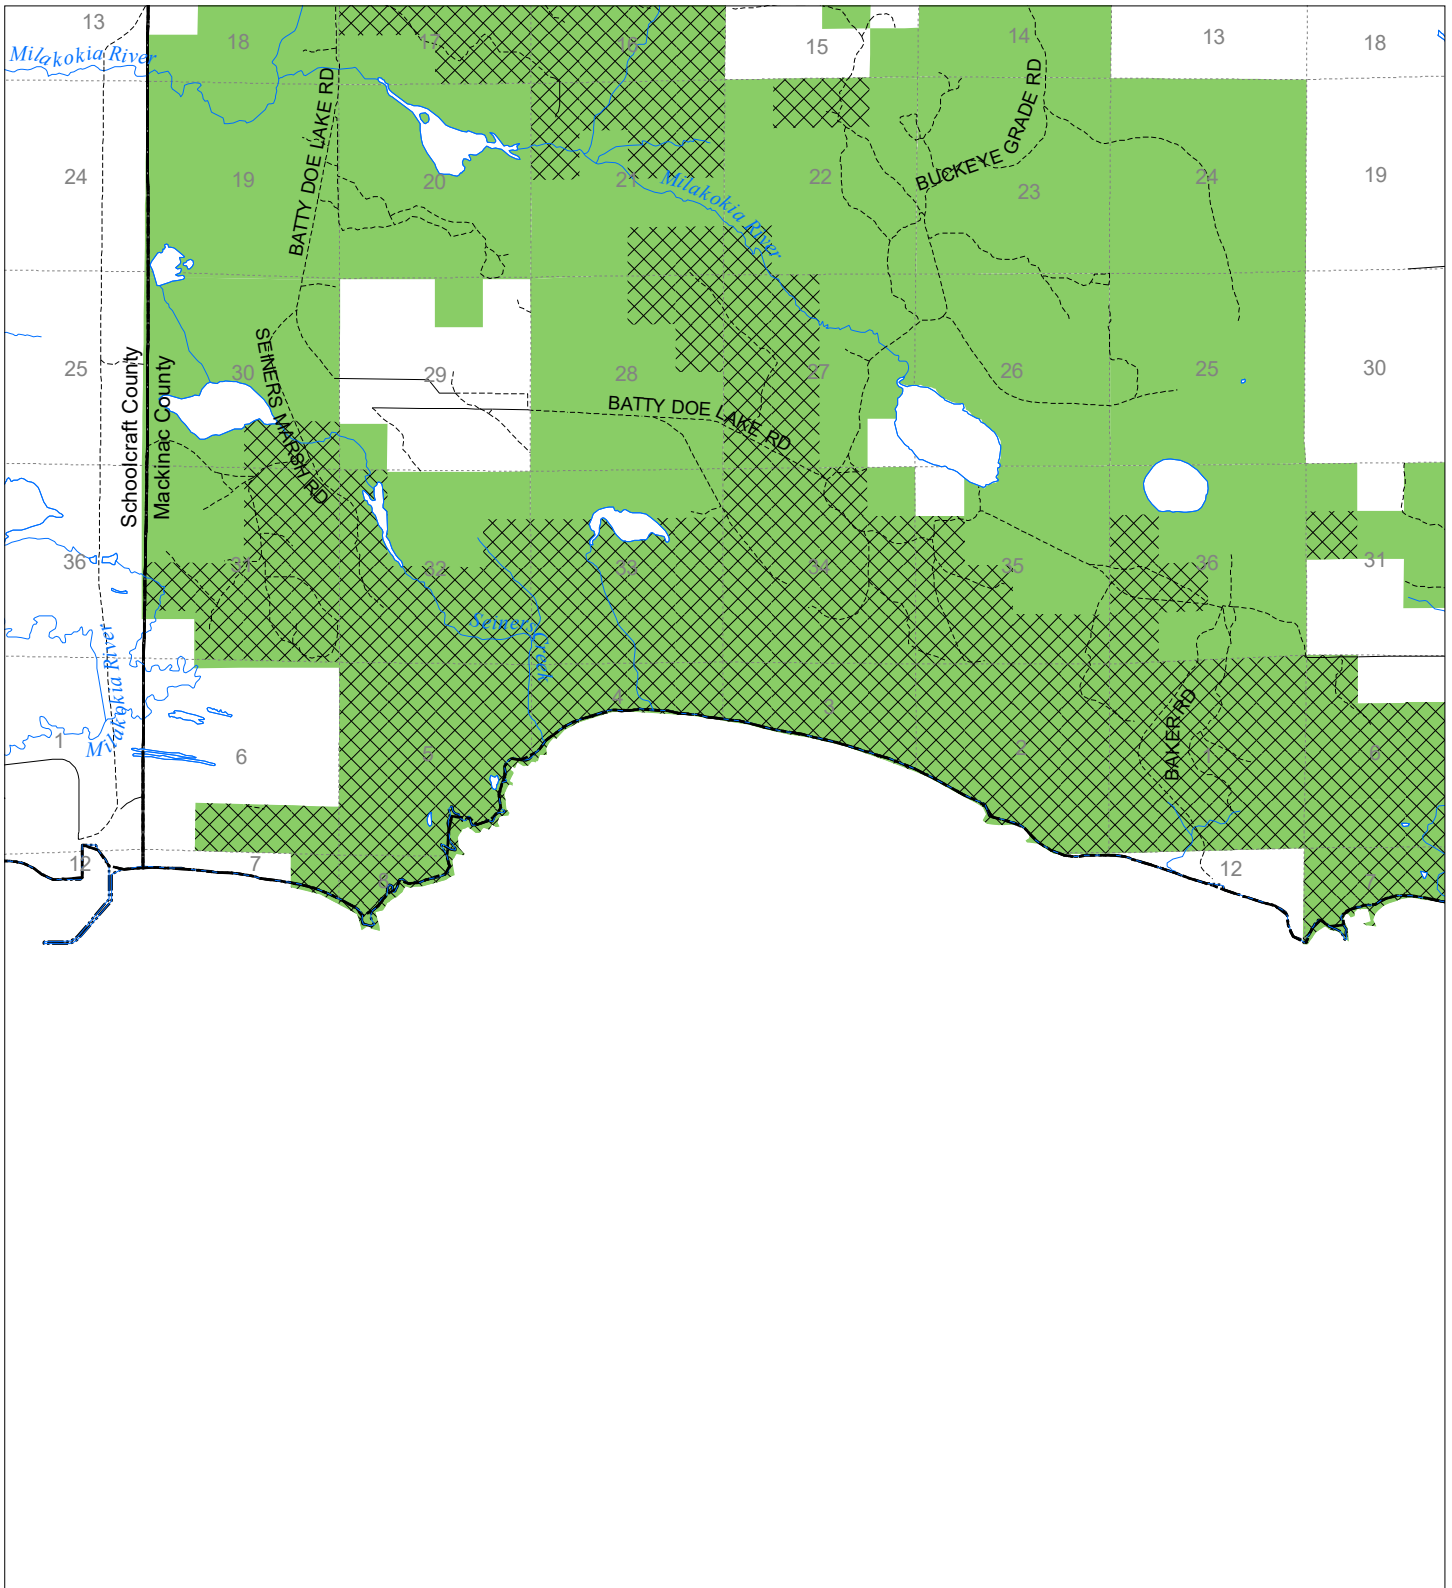

Fuelwood Collection
Mackinac County
T41N,R12W

■ State land open to fuelwood collection
▨ State land closed to fuelwood collection
Effective: March 1, 2021

0 Miles 0.5 1
02/02/2021