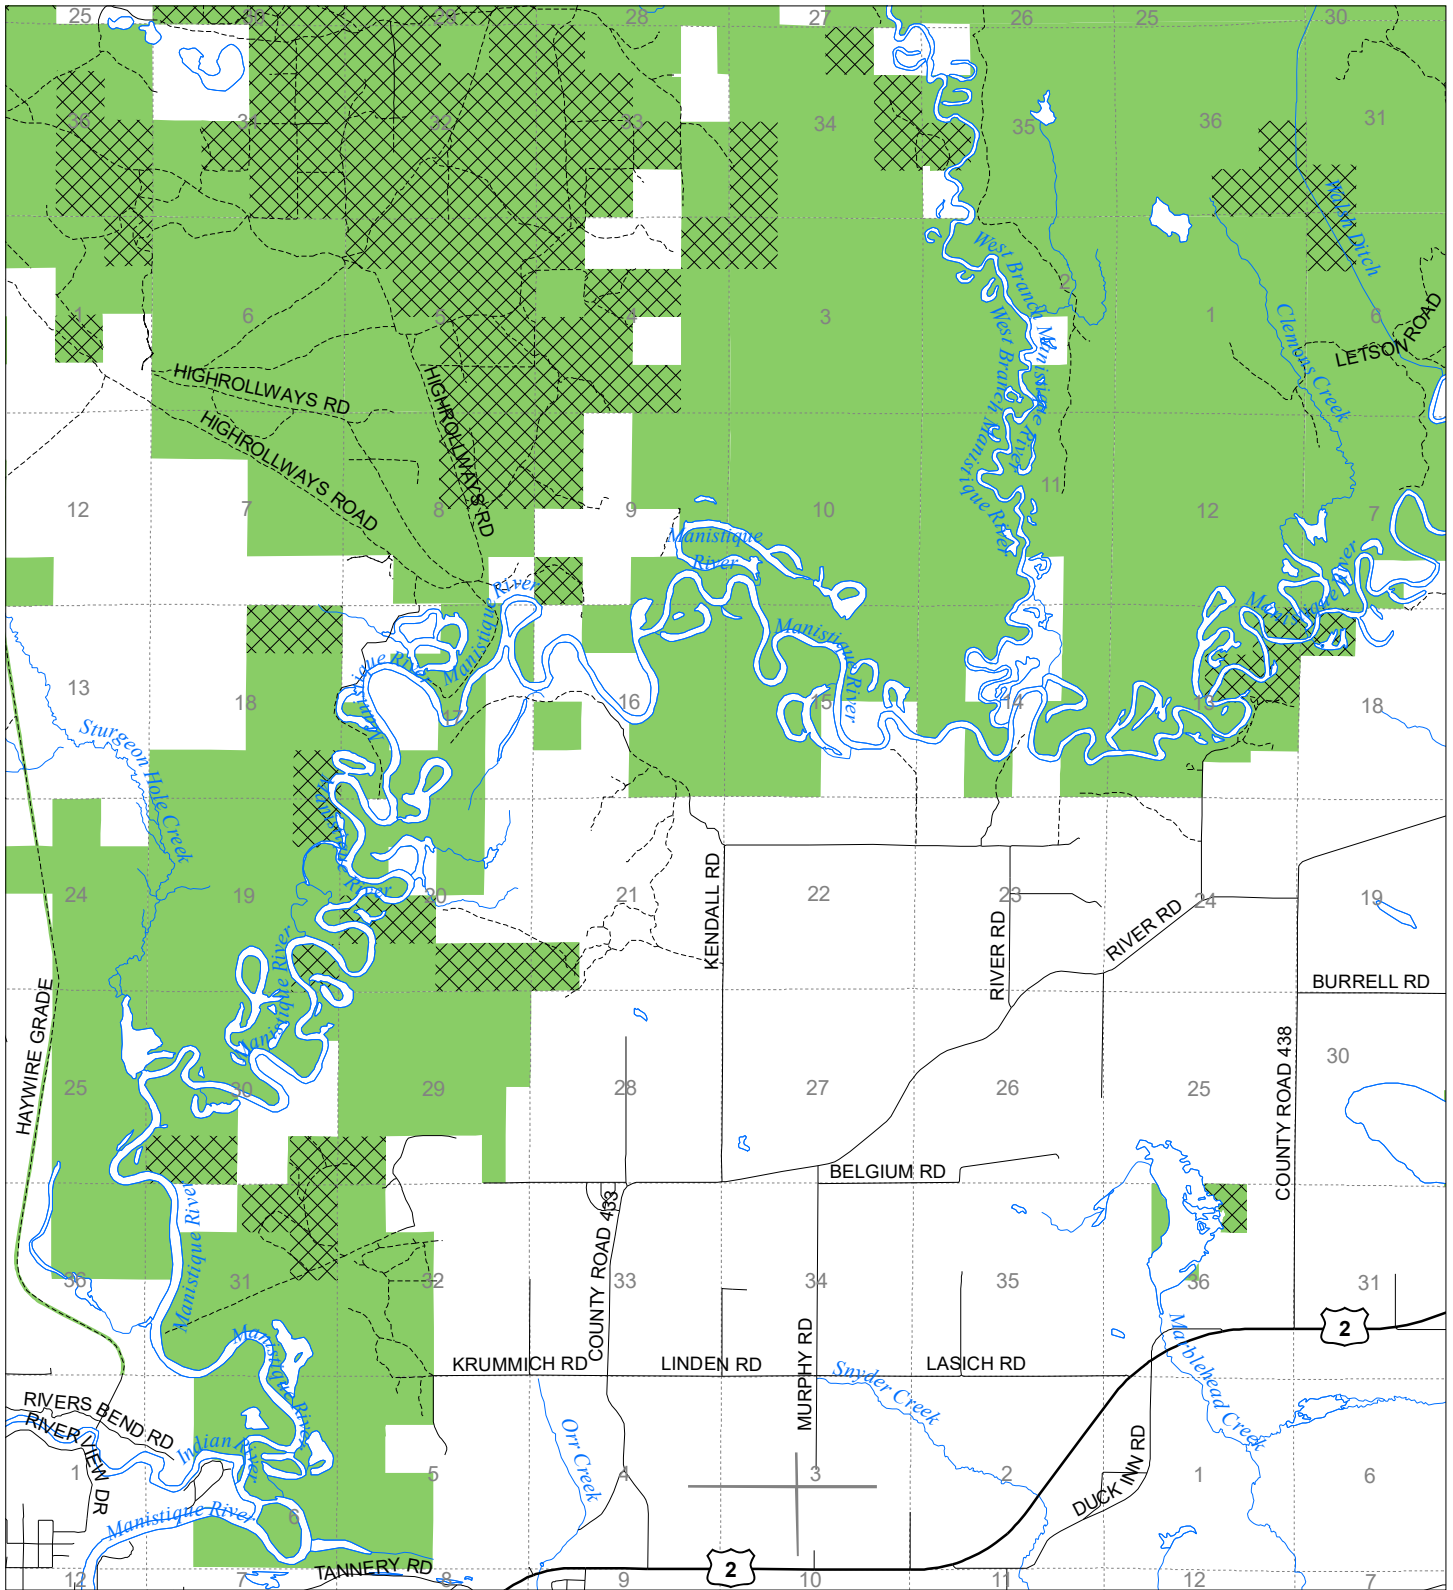

Fuelwood Collection
 Schoolcraft County
T42N,R15W

- State land open to fuelwood collection
- State land closed to fuelwood collection

Effective: March 1, 2021

N
 Miles
 0 0.5 1

02/02/2021