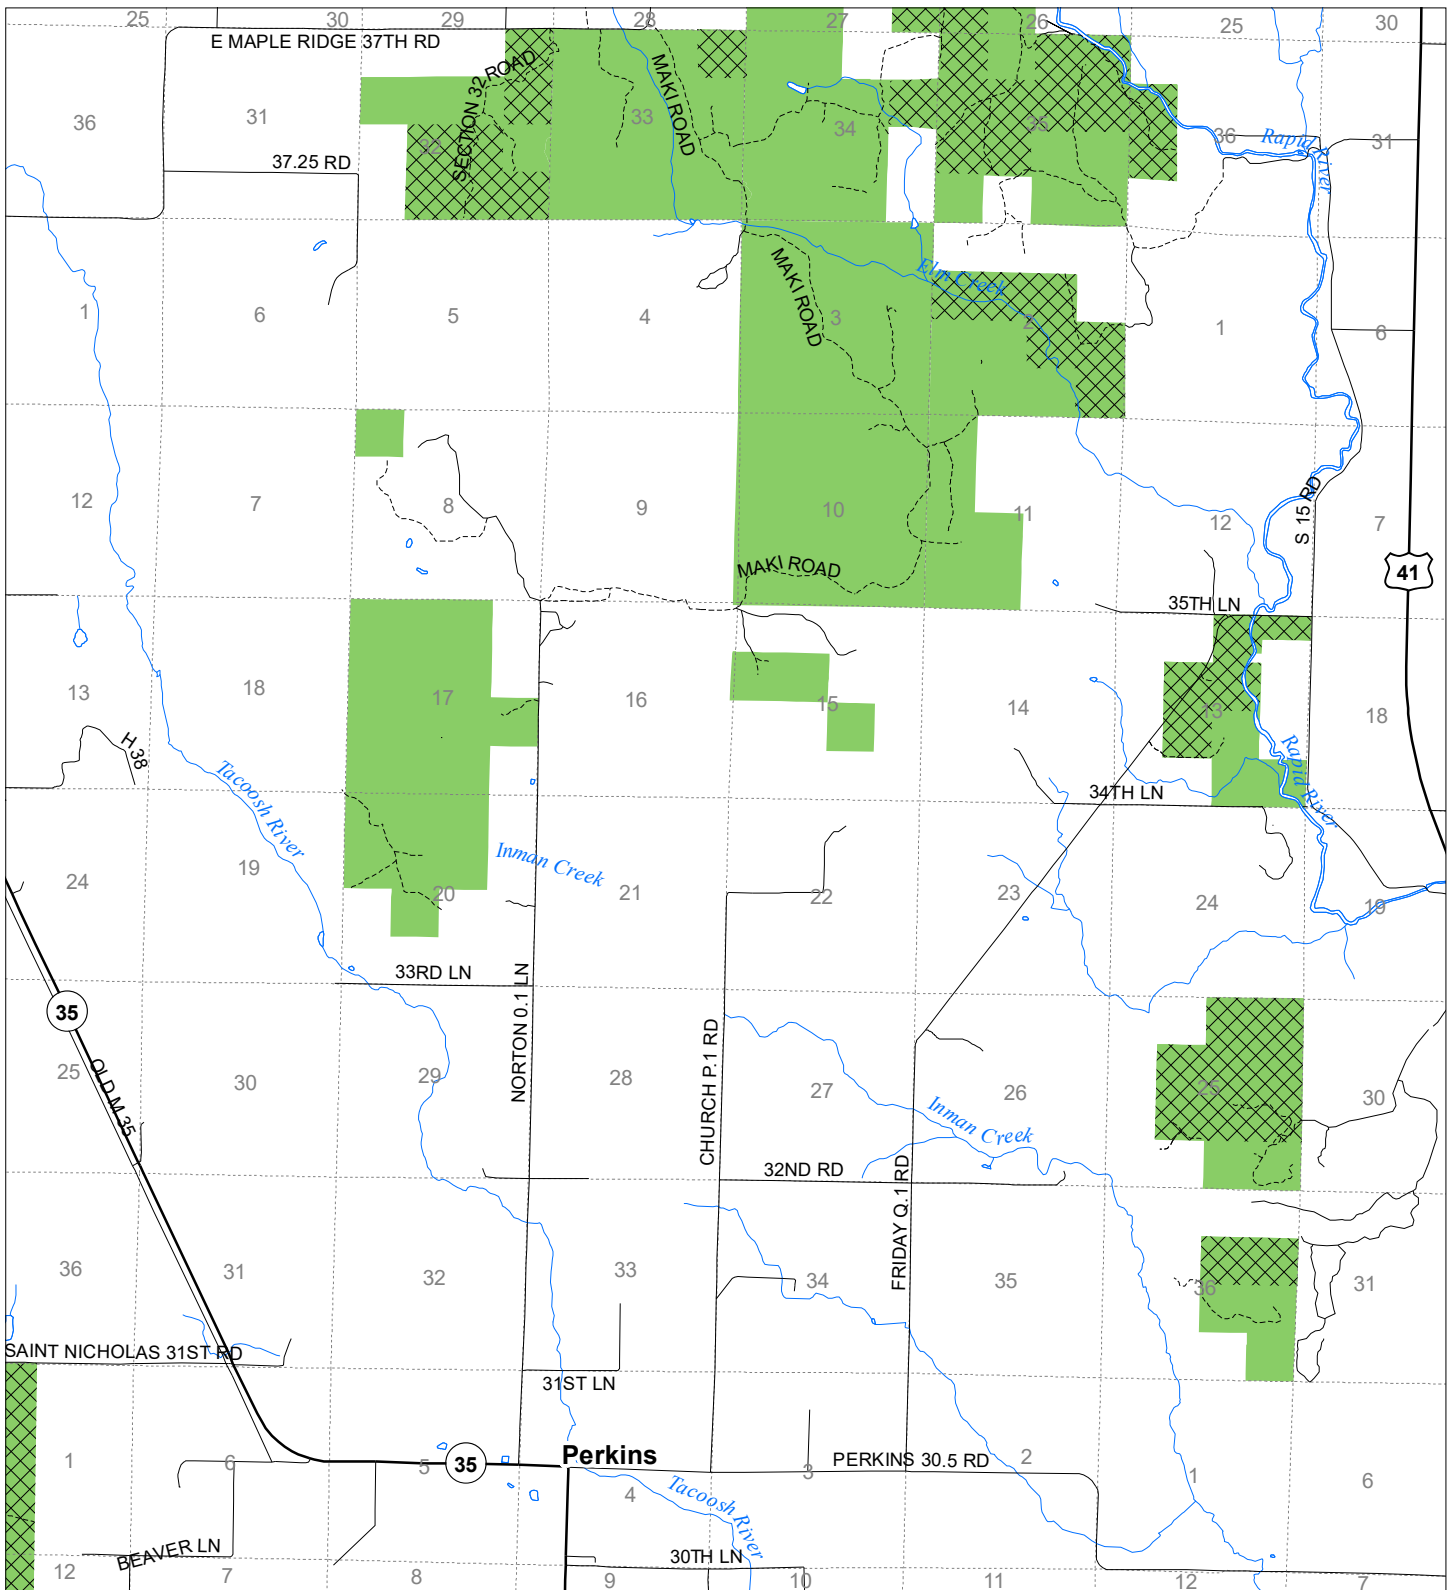

Fuelwood Collection Delta County T42N,R22W

- State land open to fuelwood collection
- State land closed to fuelwood collection

Effective: March 1, 2021

N
Miles
0 0.5 1

02/02/2021