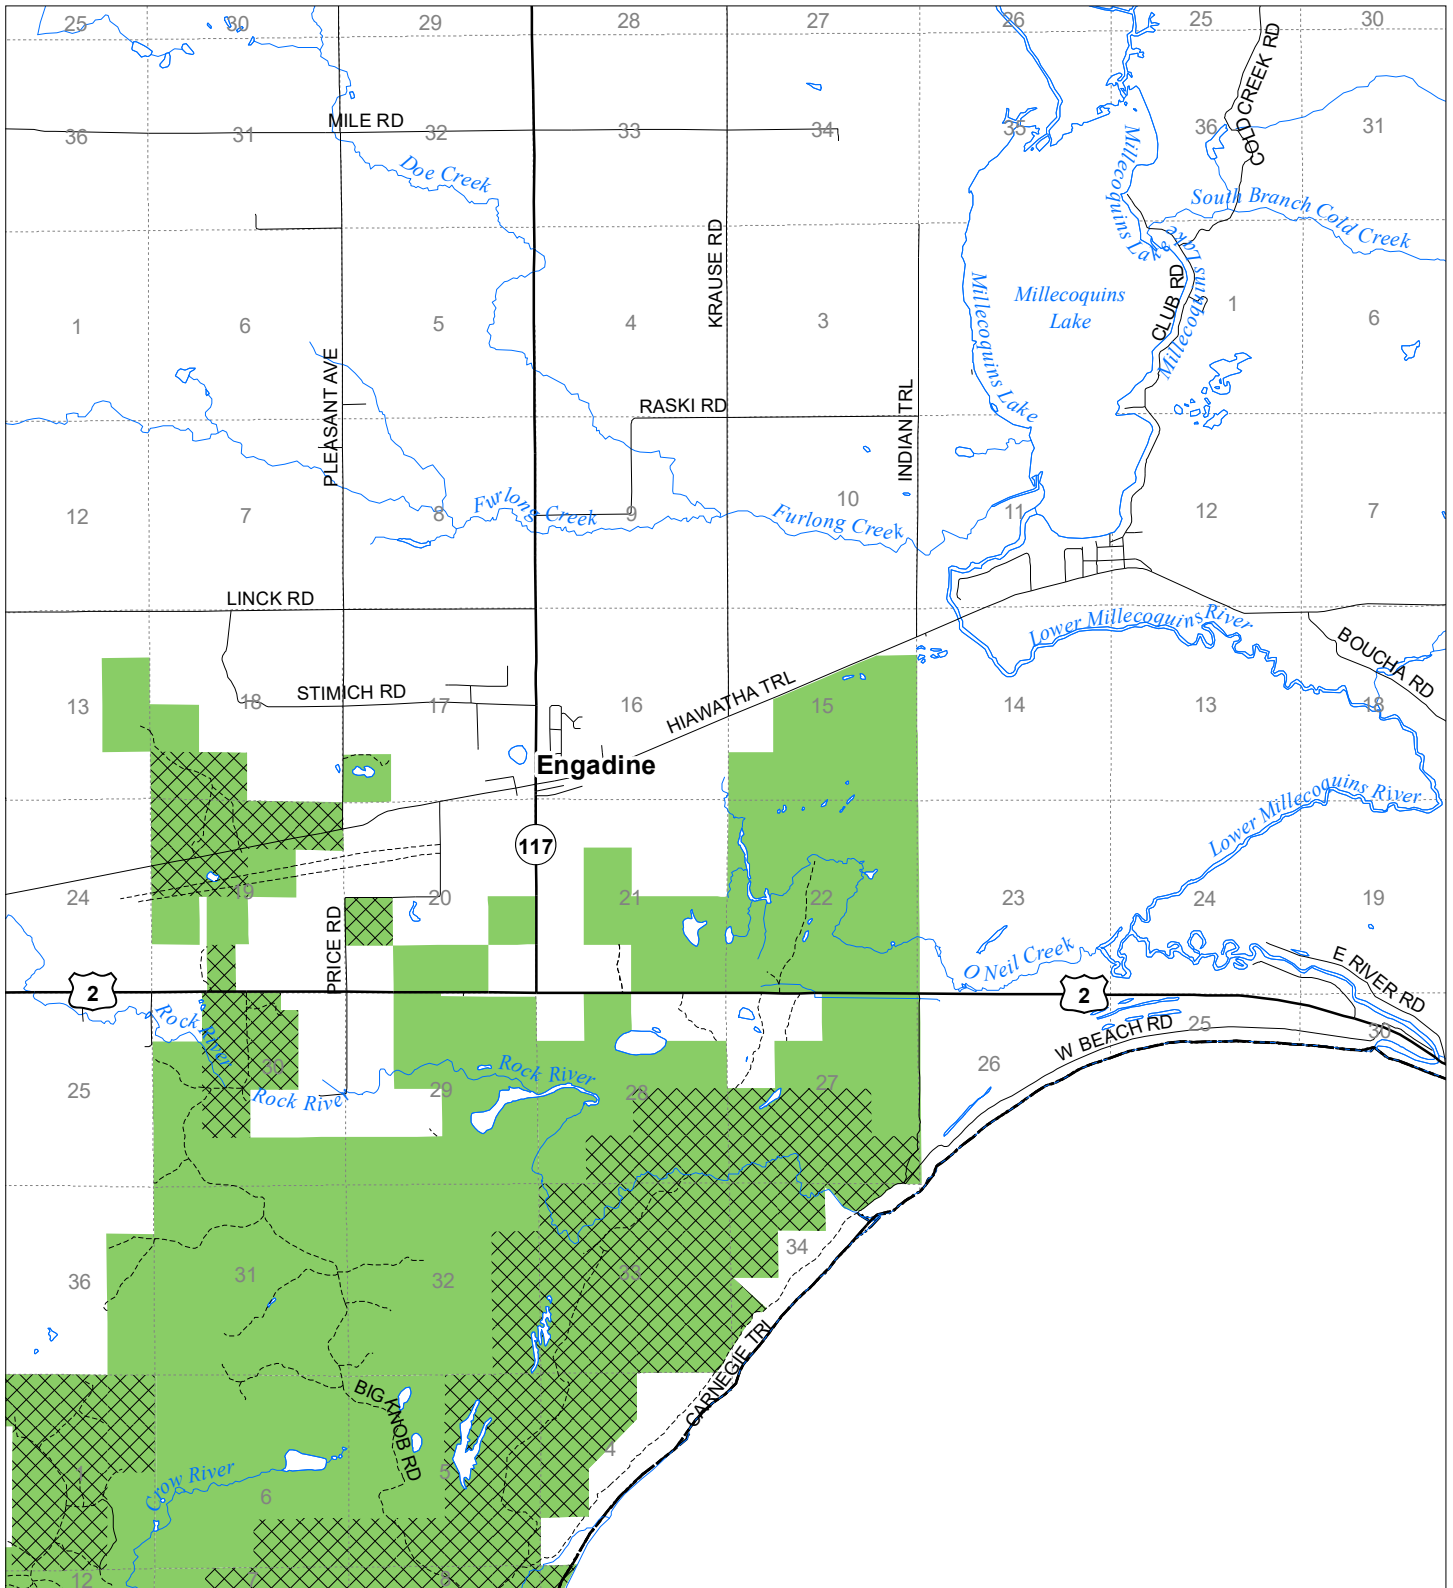

# Fuelwood Collection Mackinac County T43N,R10W

State land open to fuelwood collection  
 State land closed to fuelwood collection  
 Effective: March 1, 2021

N  
 Miles  
 0      0.5      1

02/02/2021