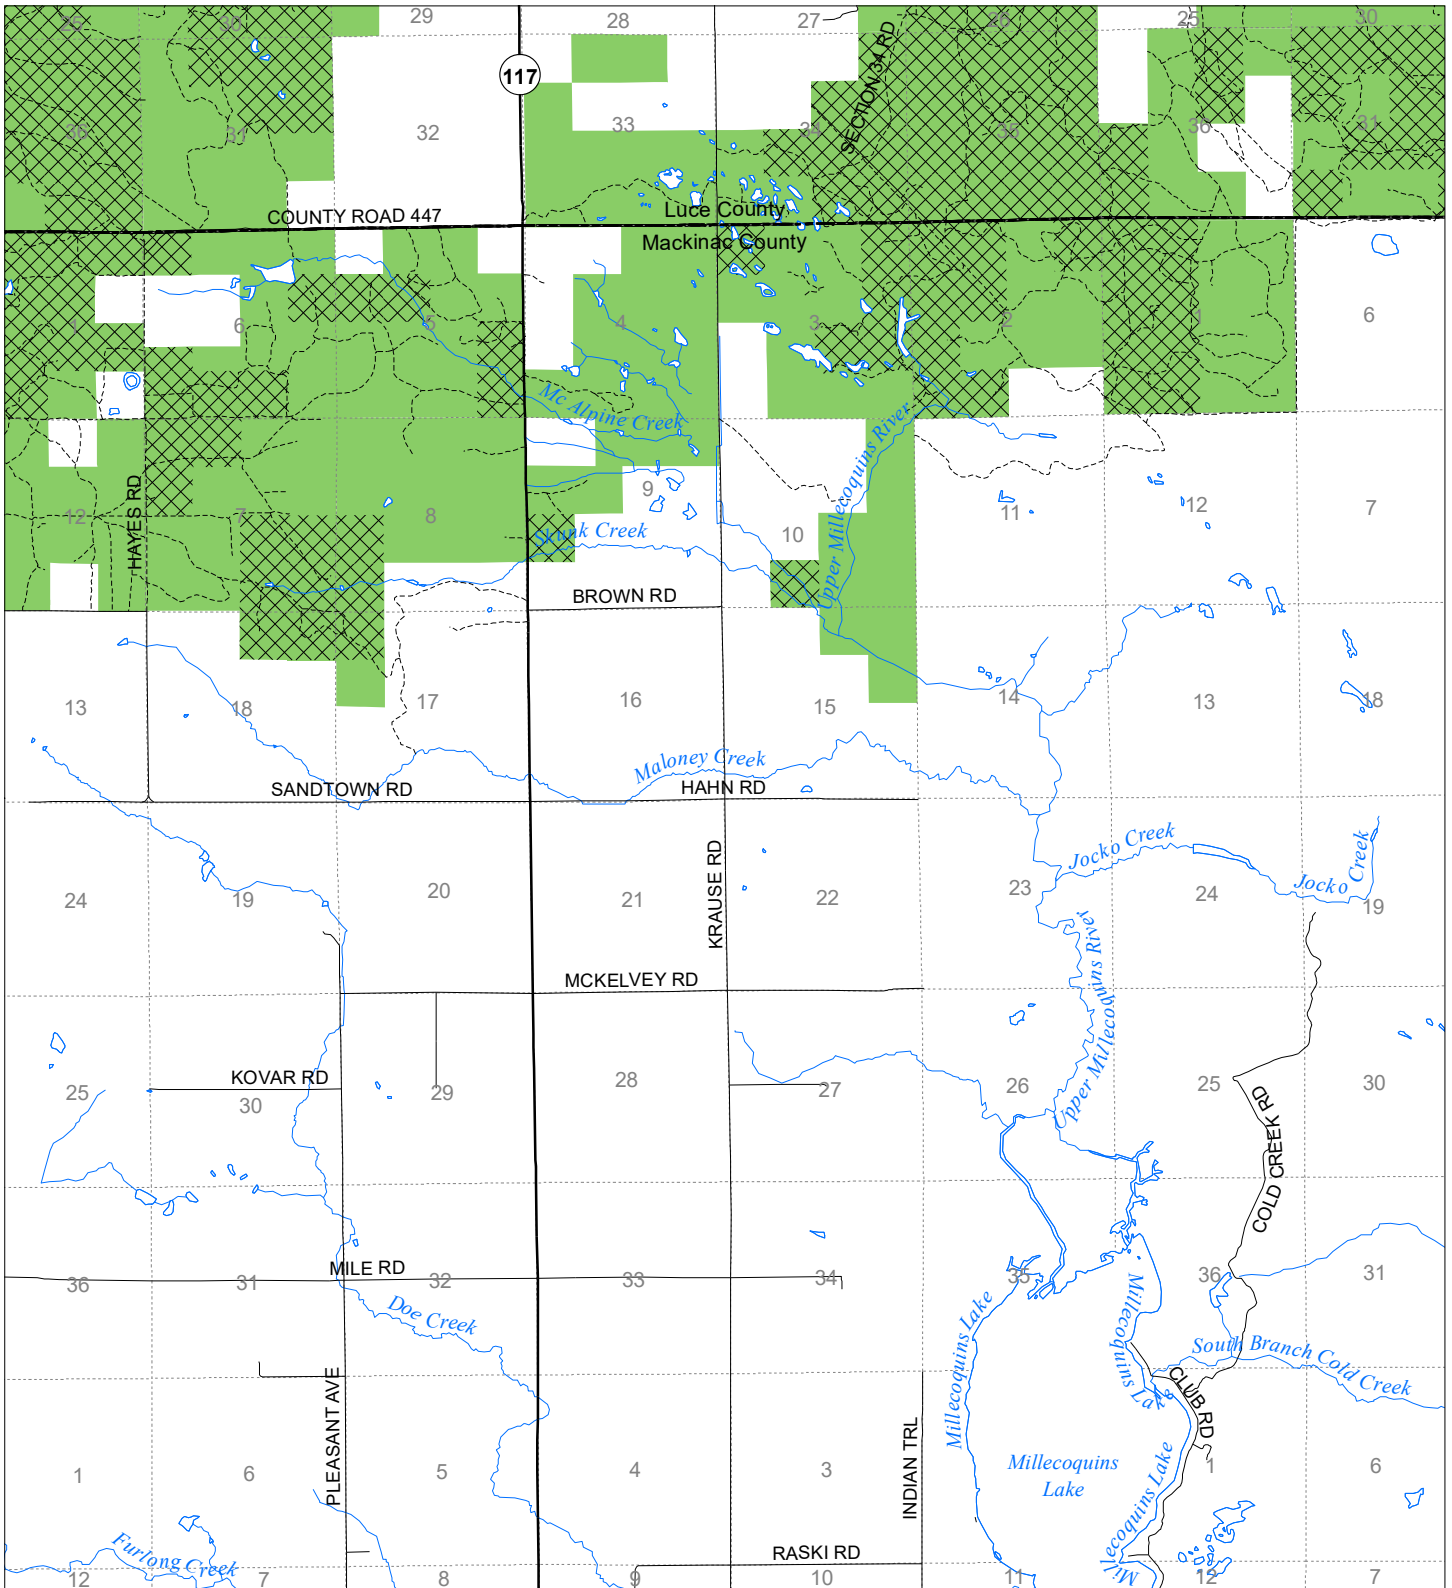

Fuelwood Collection Mackinac County T44N,R10W

State land open to fuelwood collection
 State land closed to fuelwood collection
 Effective: March 1, 2021

02/02/2021